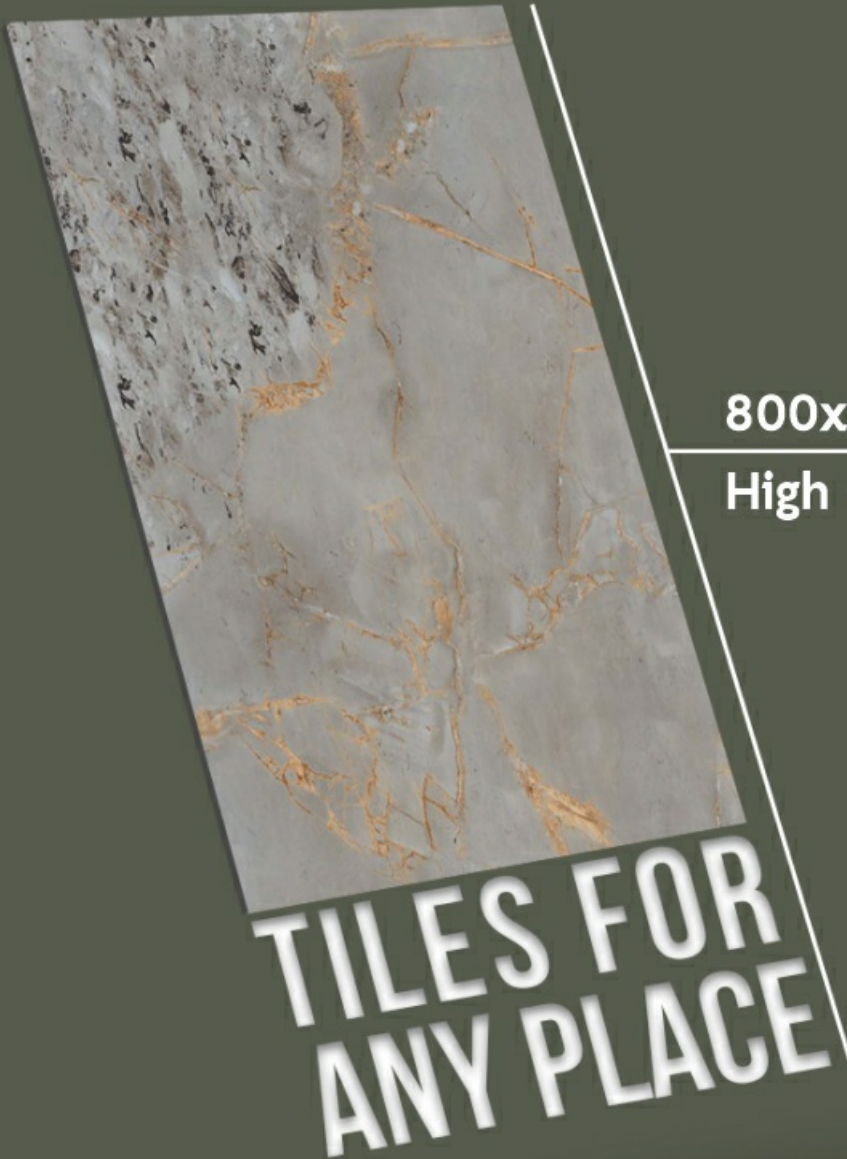

MAPS[®]

GRANITO

Evoluzione Ceramica 

800x1600mm
High Glossy

IS 15622:2017

CML - 7900105113

ISI Mark Quality
Standard We Have

TIMELESS PERSPECTIVE

gvt

Size & Surface