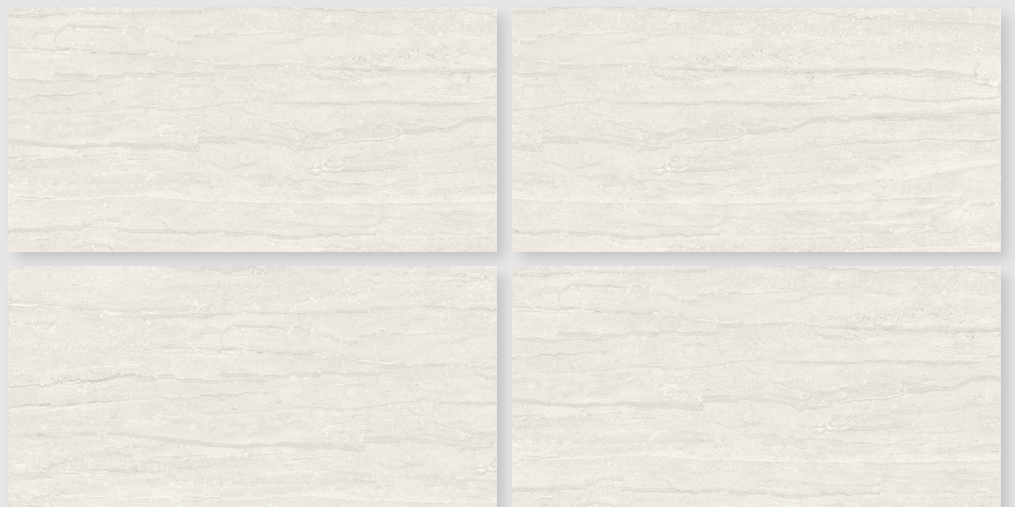

MAPS®
GRANITO
Evoluzione Ceramica

ADAPTIVE LITE GREY

Size
600 X 1200 MM

Finish
Glossy

Random
3

FEATURES