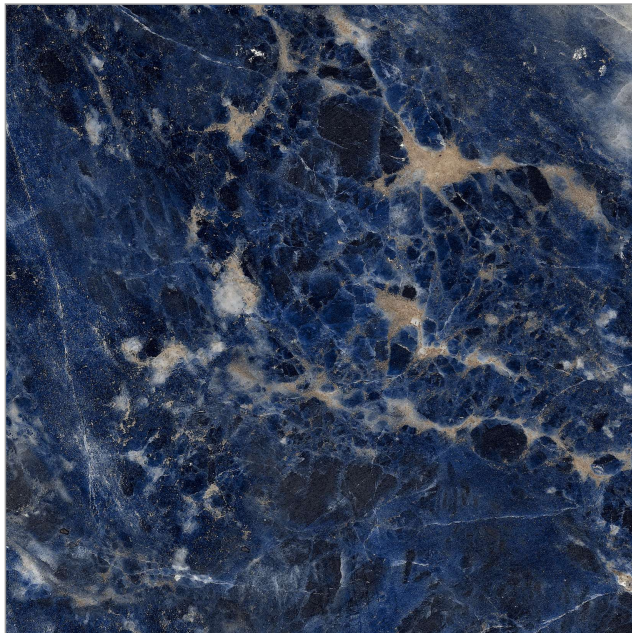

Enzym White

600x600mm | 24"x24" inch
12 Random

Gvt & Pgmt
VITRIFIED
TILES

Give your
structure a classy look

Benjamin Blue

600x600mm | 24"x24" inch
12 Random

Gvt & Pgmt
VITRIFIED
TILES

Define the
ceramic artifacts