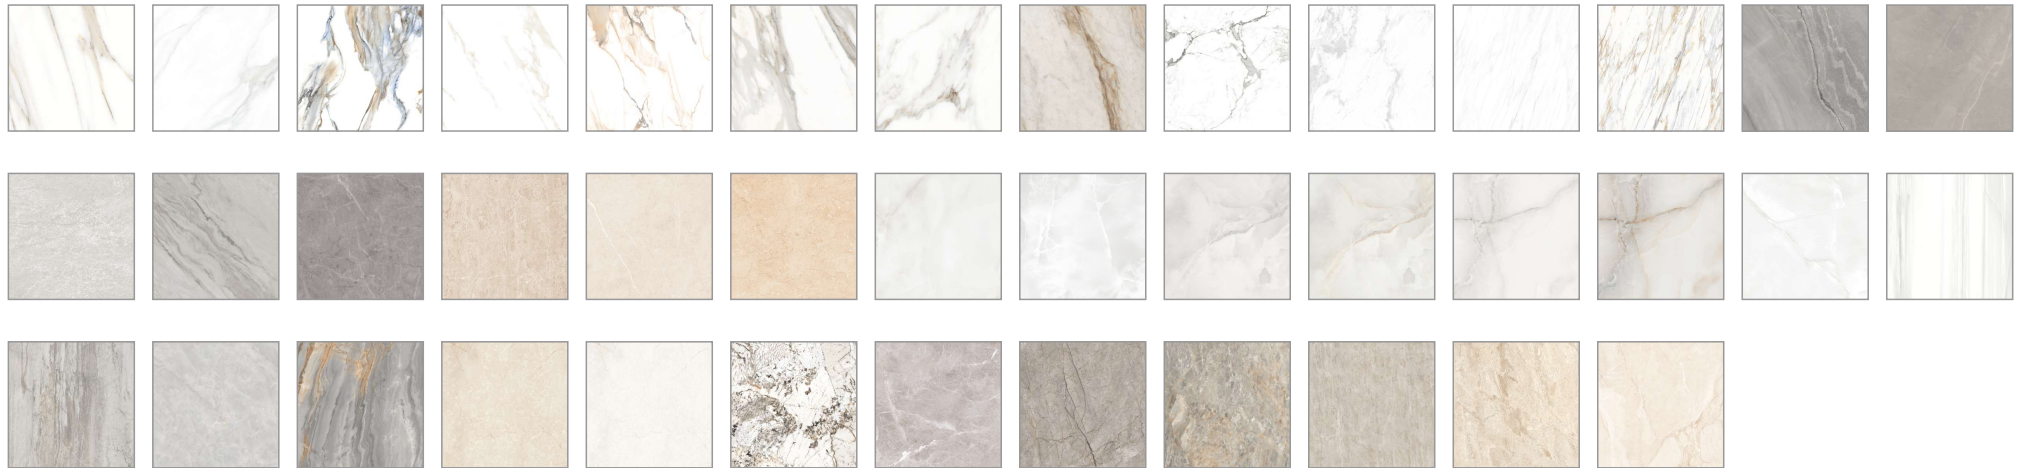

Glossy Collection