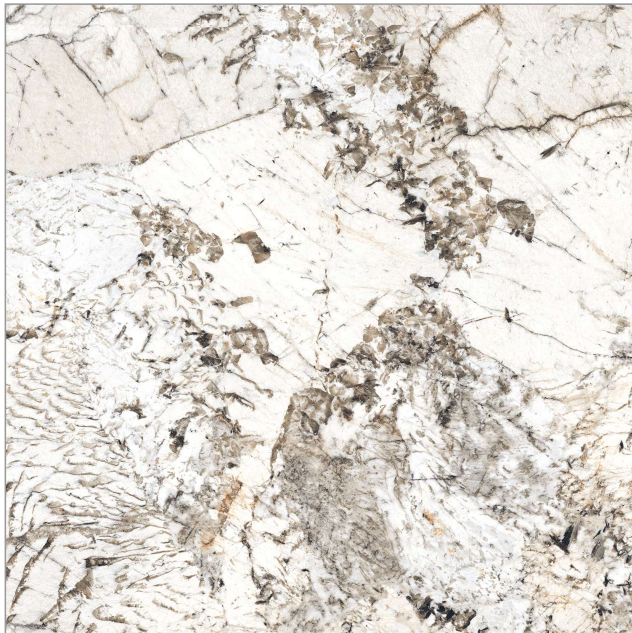

Greece White

Also Available in Matt

600x600mm | 24"x24" inch
12 Random

Gvt & Pgvt
VITRIFIED
TILES

Reflect your
love for space