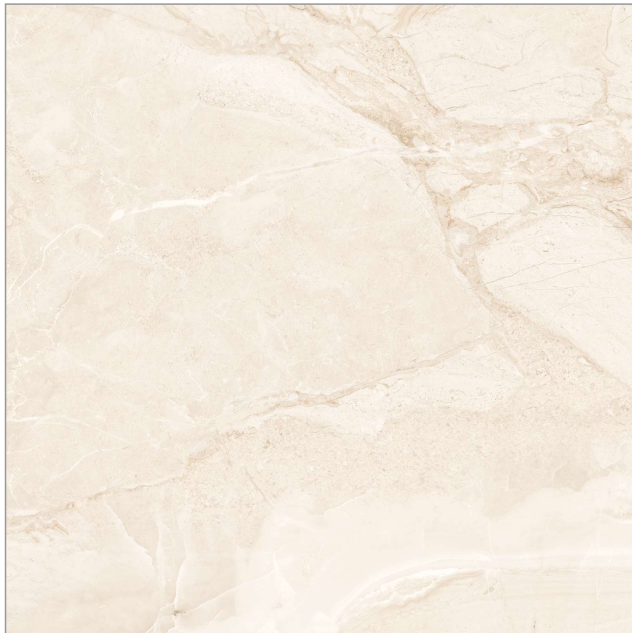

Seek luxurious
in your space

Pasadise Crema

Also Available in Matt

600x600mm | 24"x24" inch
12 Random

Gvt & P gvt
VITRIFIED
TILES

Glow the
beauty with frill

Rotterdam Light

Also Available in Matt