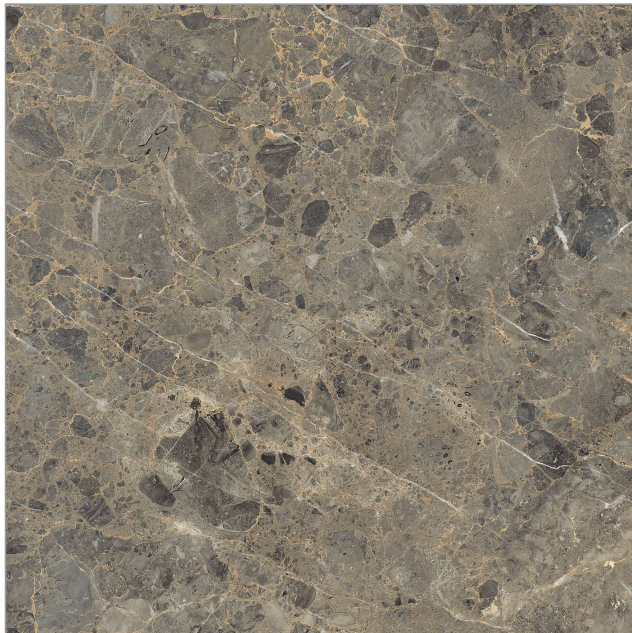

Da Vinci Marble

600x600mm | 24"x24" inch
12 Random

Gvt & P gvt
VITRIFIED
TILES

Let the magic
of purity sparkle

Natural Emperador

600x600mm | 24"x24" inch
12 Random

Art of organizing
interior space

Indulge in luxury
like never before