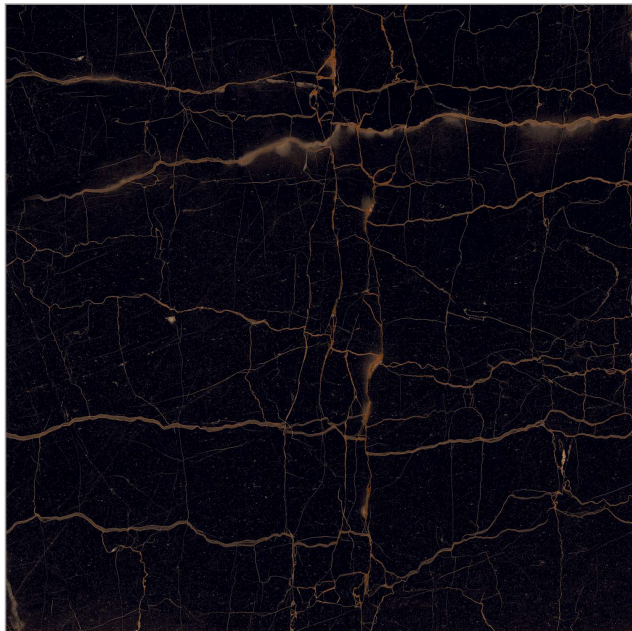

Black Coal

600x600mm | 24"x24" inch
12 Random

Gvt & Pgmt
VITRIFIED
TILES

Make it
look aesthetic

Mahkam Dark

Gvt & P gvt
VITRIFIED
TILES

600x600mm | 24"x24" inch
12 Random

A mesmerizing
piece of creation