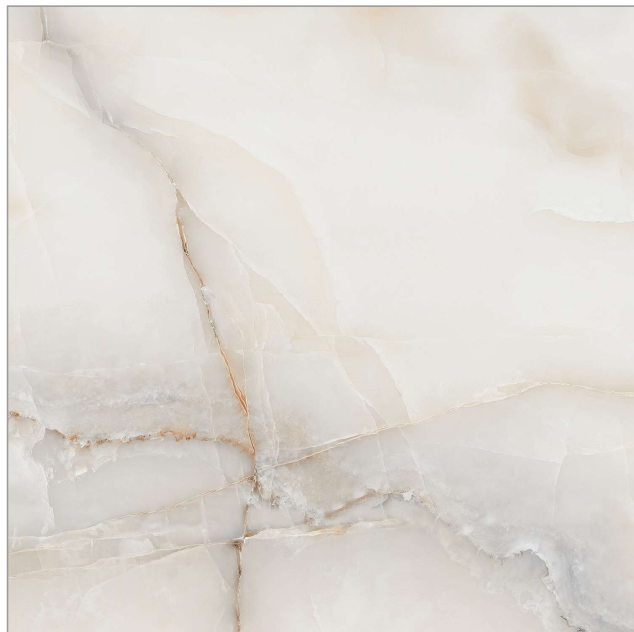

600x600mm | 24"x24" inch
12 Random

Gvt & Pgmt
VITRIFIED
TILES

Reflect the
alluring luxury

Resonance Natural

Also Available in Matt

600x600mm | 24"x24" inch
12 Random

Gvt & Pgmt
VITRIFIED
TILES

Reveal purity
to your rich space