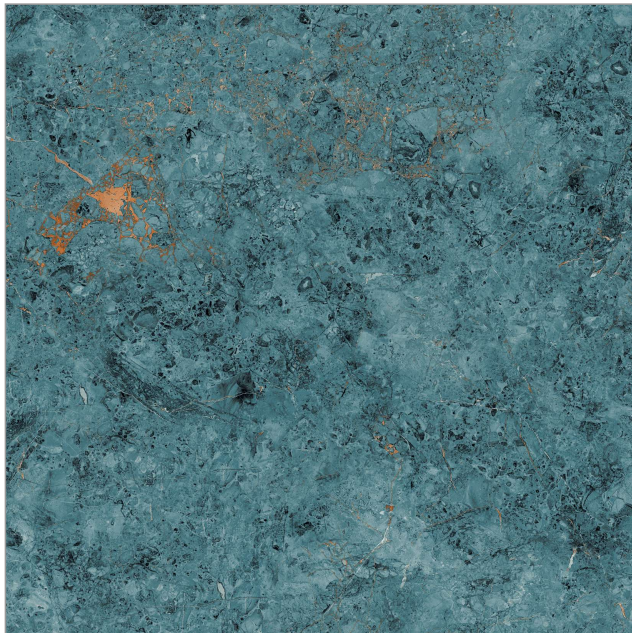

Da Vinci Marble

600x600mm | 24"x24" inch
12 Random

Gvt & P gvt
VITRIFIED
TILES

Let the magic
of purity sparkle