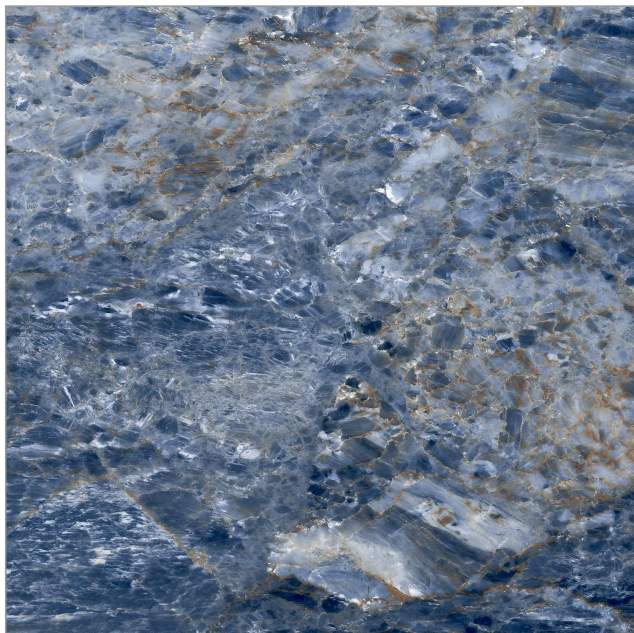

Cuba Blue

600x600mm | 24"x24" inch
12 Random

Gvt & Pgvt
VITRIFIED
TILES

Make it a
style statement.

Talathella Azul

600x600mm | 24"x24" inch
12 Random

Gvt & P gvt
VITRIFIED
TILES

Let your
décor feel the glow