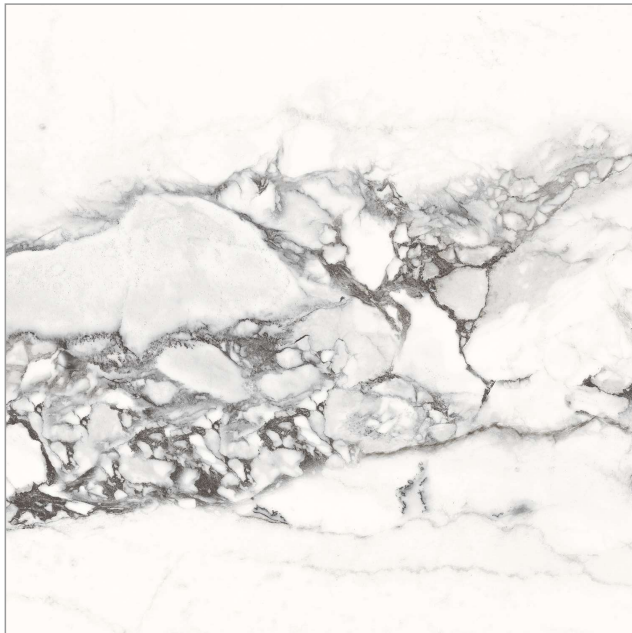

Enzym White

600x600mm | 24"x24" inch
12 Random

Gvt & Pgmt
VITRIFIED
TILES

Give your
structure a classy look