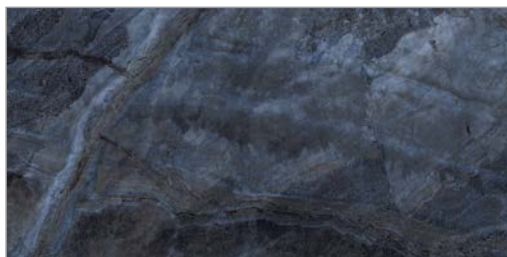

300x600mm 12"x24" inch
12 Random