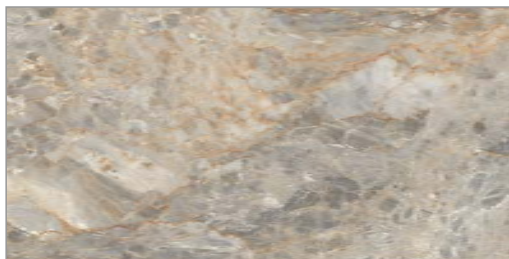

600x600mm | 24"x24" inch
12 Random

Hexagon
48x48mm | 2"x2" inch

Square
48x48mm | 2"x2" inch

Herringbone
23x73mm | 1"x3" inch

Riverstone

600x1200mm | 24"x48" inch
6 Random

Talathella Classic

Also Available in Matt