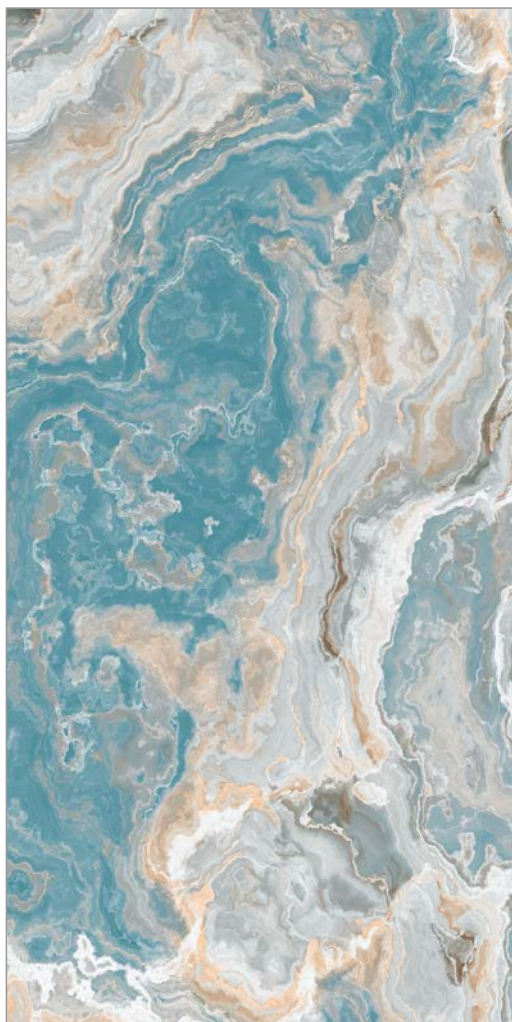

600x1200mm | 24"x48" inch
6 Random