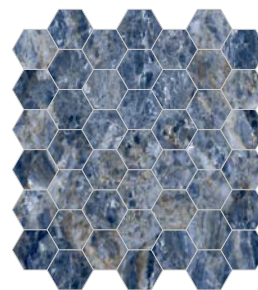

Cuba Blue

600x1200mm | 24"x48" inch
6 Random

Talathella Azul

300x600mm 12"x24" inch
12 Random

600x600mm | 24"x24" inch
12 Random

Hexagon
48x48mm | 2"x2" inch

Square
48x48mm | 2"x2" inch

Herringbone
23x73mm | 1"x3" inch