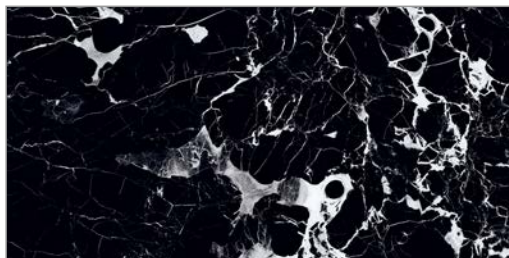

300x600mm 12"x24" inch
12 Random