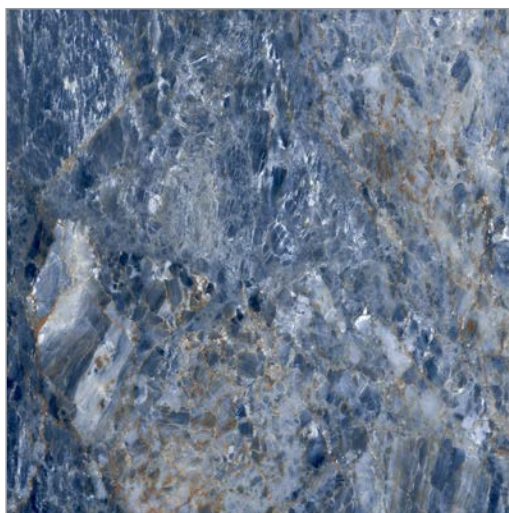

Cuba Blue

600x1200mm | 24"x48" inch
6 Random

Talathella Azul

300x600mm 12"x24" inch
12 Random

600x600mm | 24"x24" inch
12 Random

Hexagon
48x48mm | 2"x2" inch

Square
48x48mm | 2"x2" inch

Herringbone
23x73mm | 1"x3" inch