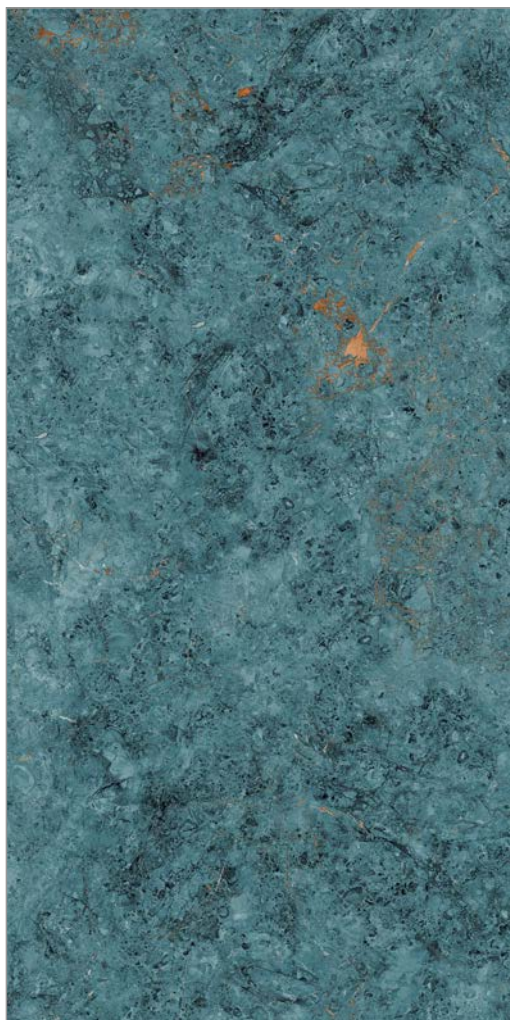

600x1200mm | 24"x48" inch
6 Random

Da Vinci Marble