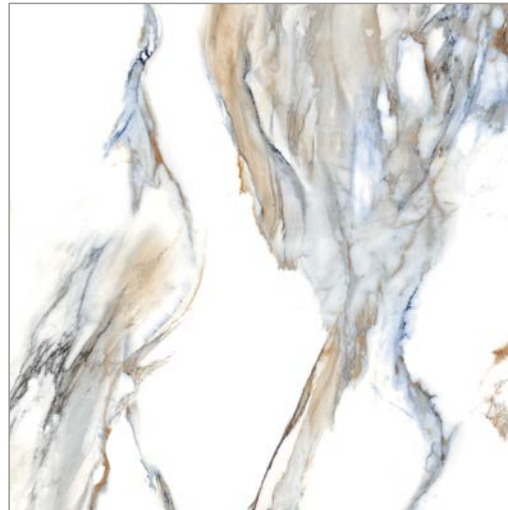

Herringbone
23x73mm | 1"x3" inch

American White

600x1200mm | 24"x48" inch
6 Random

Arabescato Natural

Also Available in Matt

300x600mm 12"x24" inch
12 Random

600x600mm | 24"x24" inch
12 Random

Hexagon
48x48mm | 2"x2" inch