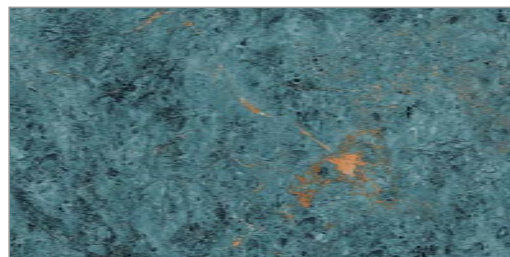

300x600mm 12"x24" inch
12 Random