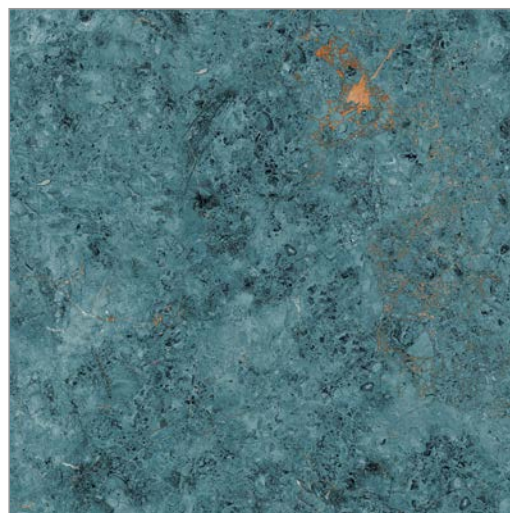

Talathella Azul

600x1200mm | 24"x48" inch
6 Random

Da Vinci Marble

300x600mm 12"x24" inch
12 Random

600x600mm | 24"x24" inch
12 Random

Hexagon
48x48mm | 2"x2" inch

Square
48x48mm | 2"x2" inch

Herringbone
23x73mm | 1"x3" inch