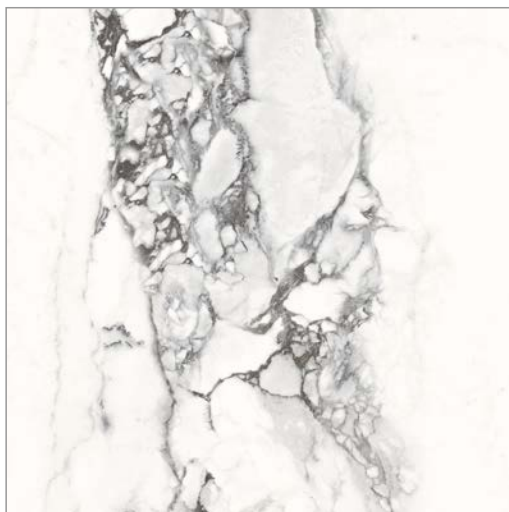

600x600mm | 24"x24" inch
12 Random