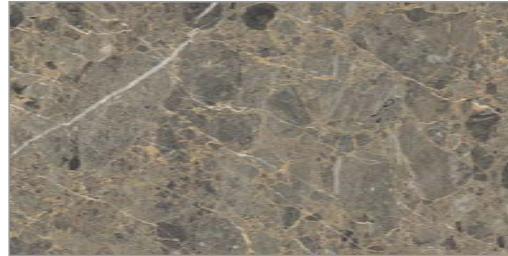

300x600mm 12"x24" inch
12 Random