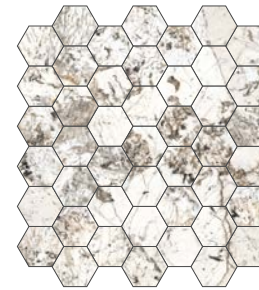

Herringbone
23x73mm | 1"x3" inch

Botochino White

600x1200mm | 24"x48" inch
6 Random

Greece White

Also Available in Matt

300x600mm 12"x24" inch
12 Random

600x600mm | 24"x24" inch
12 Random

Hexagon
48x48mm | 2"x2" inch