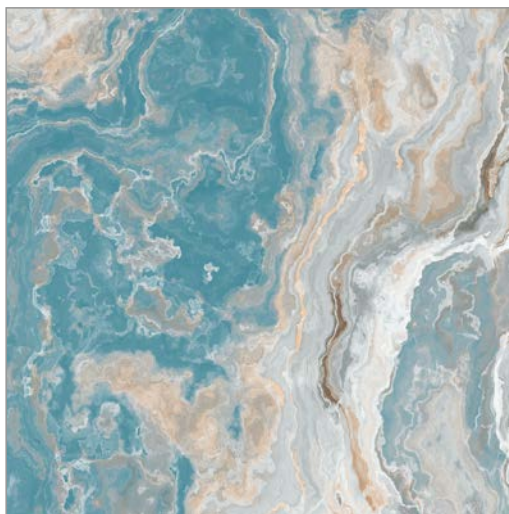

Marolin Green

600x1200mm | 24"x48" inch
6 Random

Picasso Aqua

300x600mm 12"x24" inch
12 Random

600x600mm | 24"x24" inch
12 Random

Hexagon
48x48mm | 2"x2" inch

Square
48x48mm | 2"x2" inch

Herringbone
23x73mm | 1"x3" inch