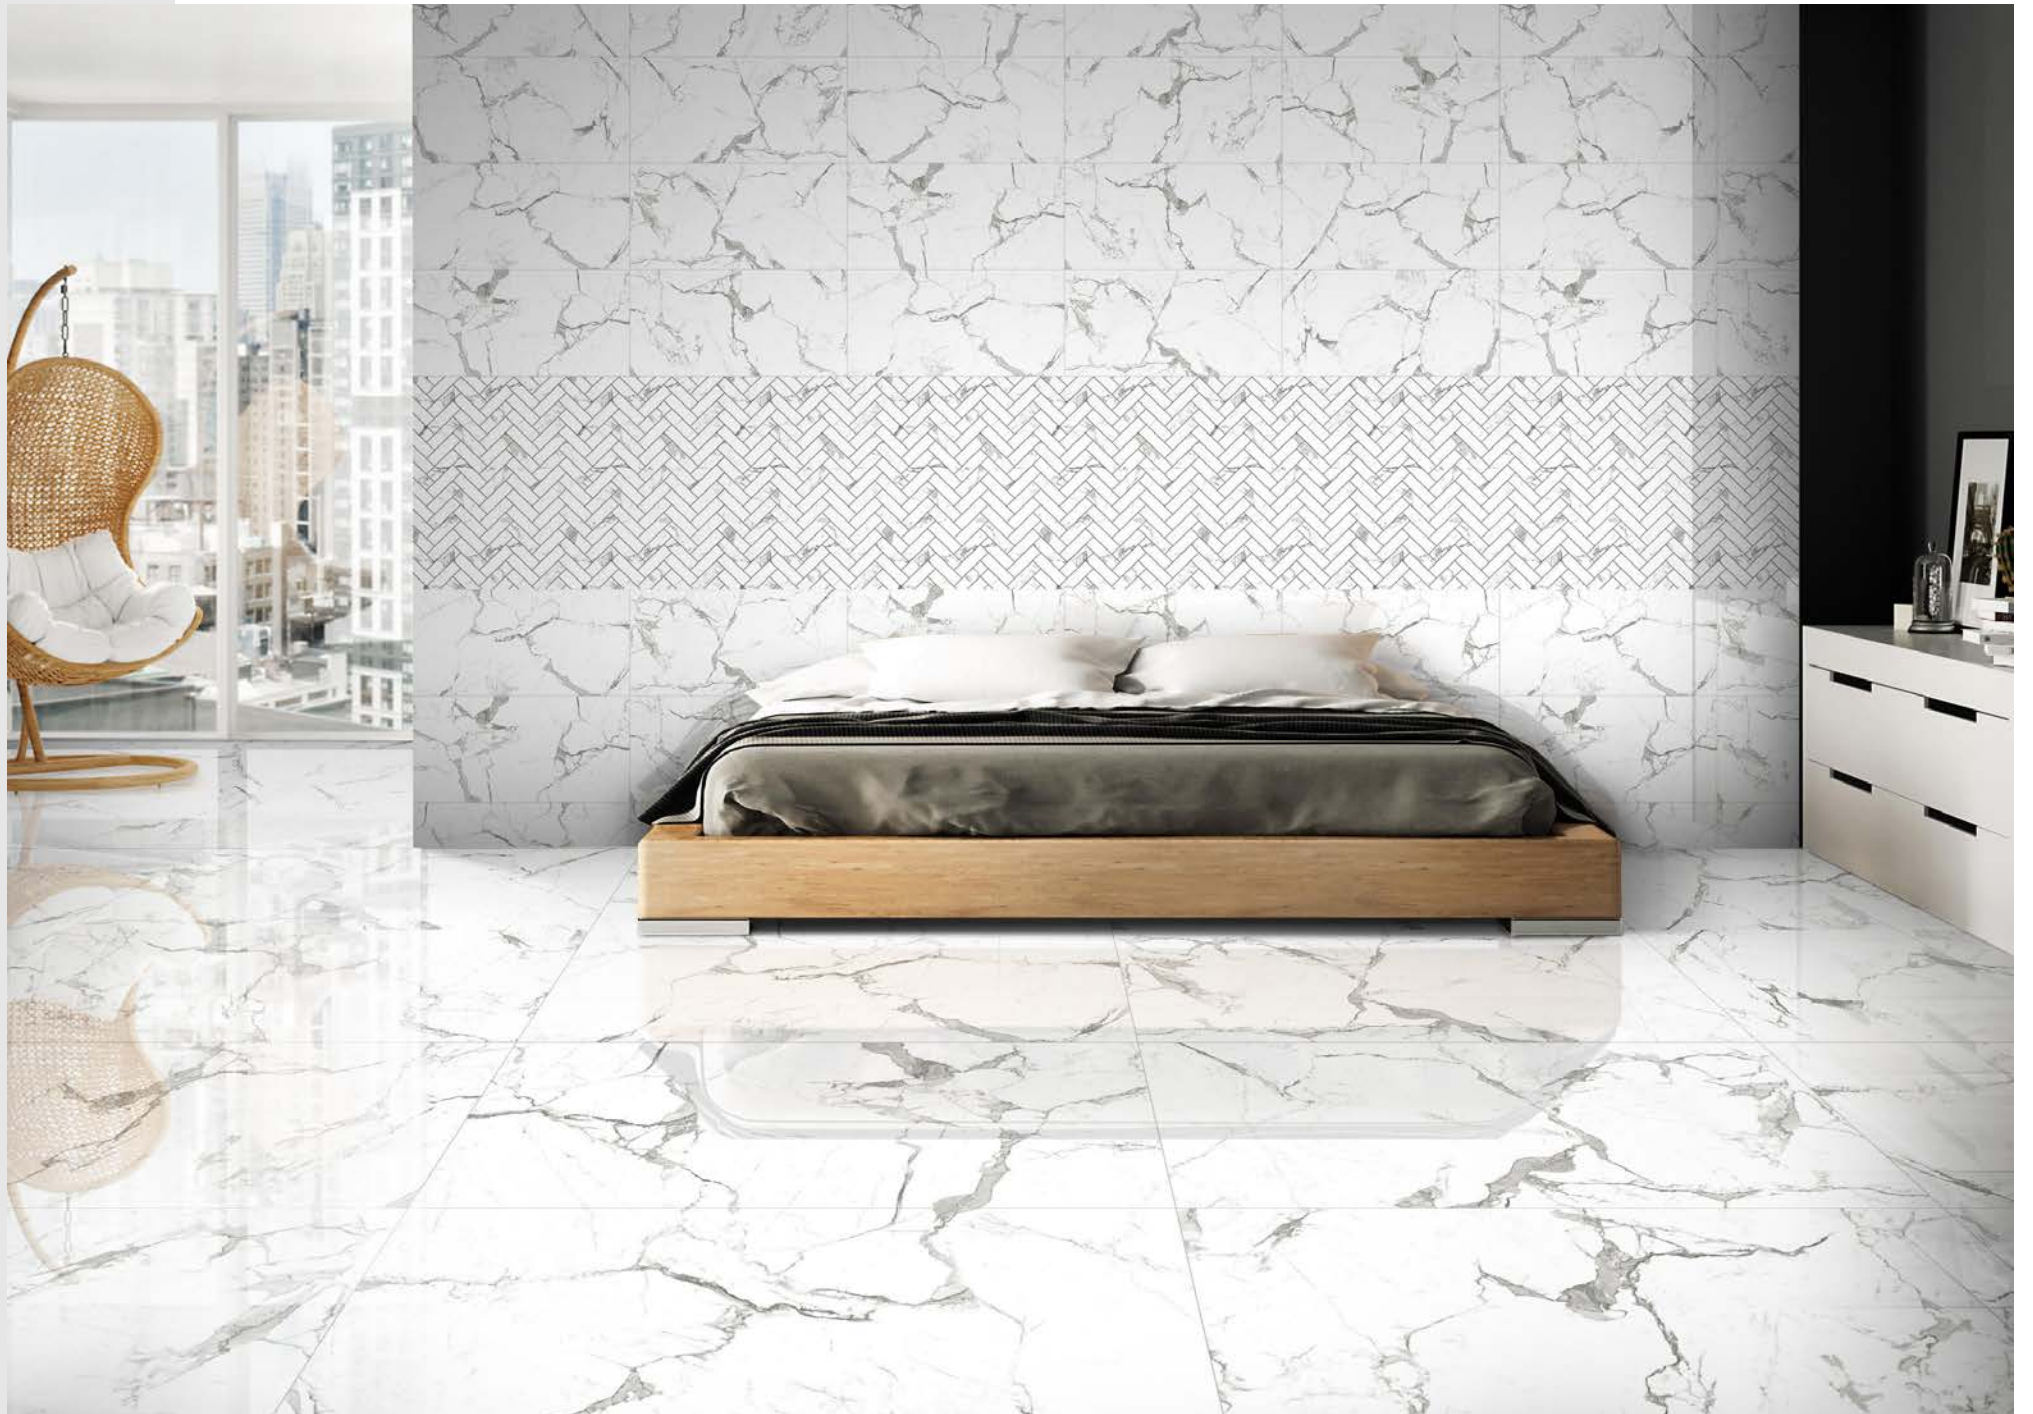

Modern Statuario

Also Available in Matt

300x600mm 12"x24" inch
12 Random

600x600mm | 24"x24" inch
12 Random

Hexagon
48x48mm | 2"x2" inch

Square
48x48mm | 2"x2" inch

Herringbone
23x73mm | 1"x3" inch

Modern Statuario