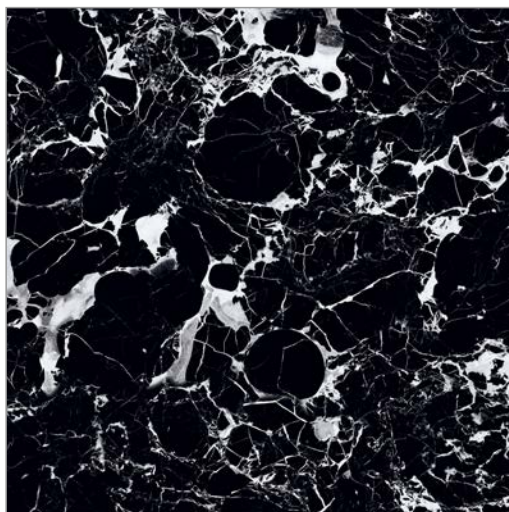

600x600mm | 24"x24" inch
12 Random