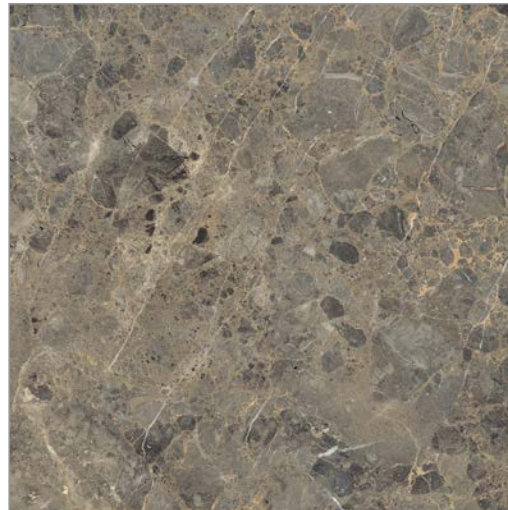

Da Vinci Marble

600x1200mm | 24"x48" inch
6 Random

Natural Emperador

300x600mm 12"x24" inch
12 Random

600x600mm | 24"x24" inch
12 Random

Hexagon
48x48mm | 2"x2" inch

Square
48x48mm | 2"x2" inch

Herringbone
23x73mm | 1"x3" inch