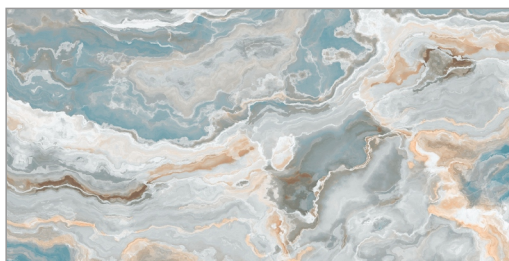

Picasso Aqua

300x600mm 12"x24" inch
12 Random