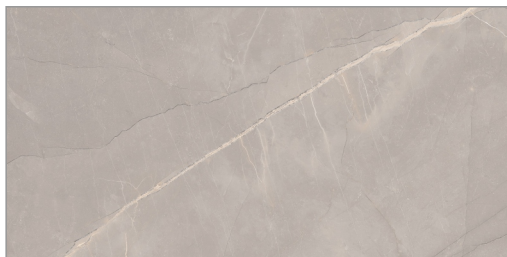

Square
48x48mm | 2"x2" inch

Herringbone
23x73mm | 1"x3" inch

Antalya Grey

600x1200mm | 24"x48" inch
6 Random

Armani Dove

Also Available in Matt

300x600mm 12"x24" inch
12 Random

600x600mm | 24"x24" inch
12 Random