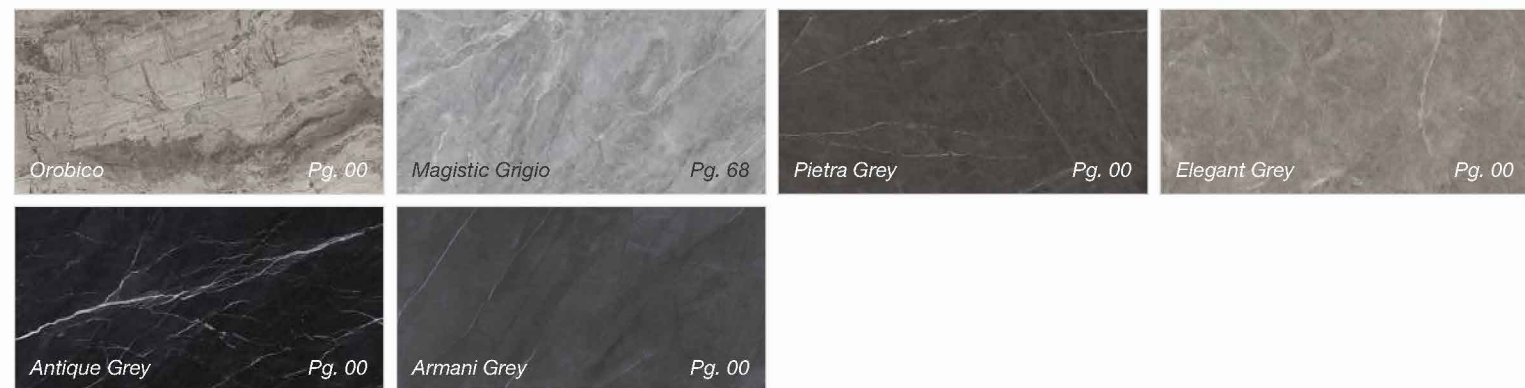

Series

Marmi Nero

•••

Series

Calce

•••

<p>Floor ● Rome</p> <p>160x320cm Lucidato (Polished)</p> <p>1.5cm Thickness</p>	<p>Wall ● Rome</p> <p>160x320cm Lucidato (Polished)</p> <p>1.5cm Thickness</p>	<p>Furniture Elements ● Acciaio Brunito</p> <p>160x320cm Lisciare (Matt)</p> <p>1.2cm Thickness</p>
---	--	---