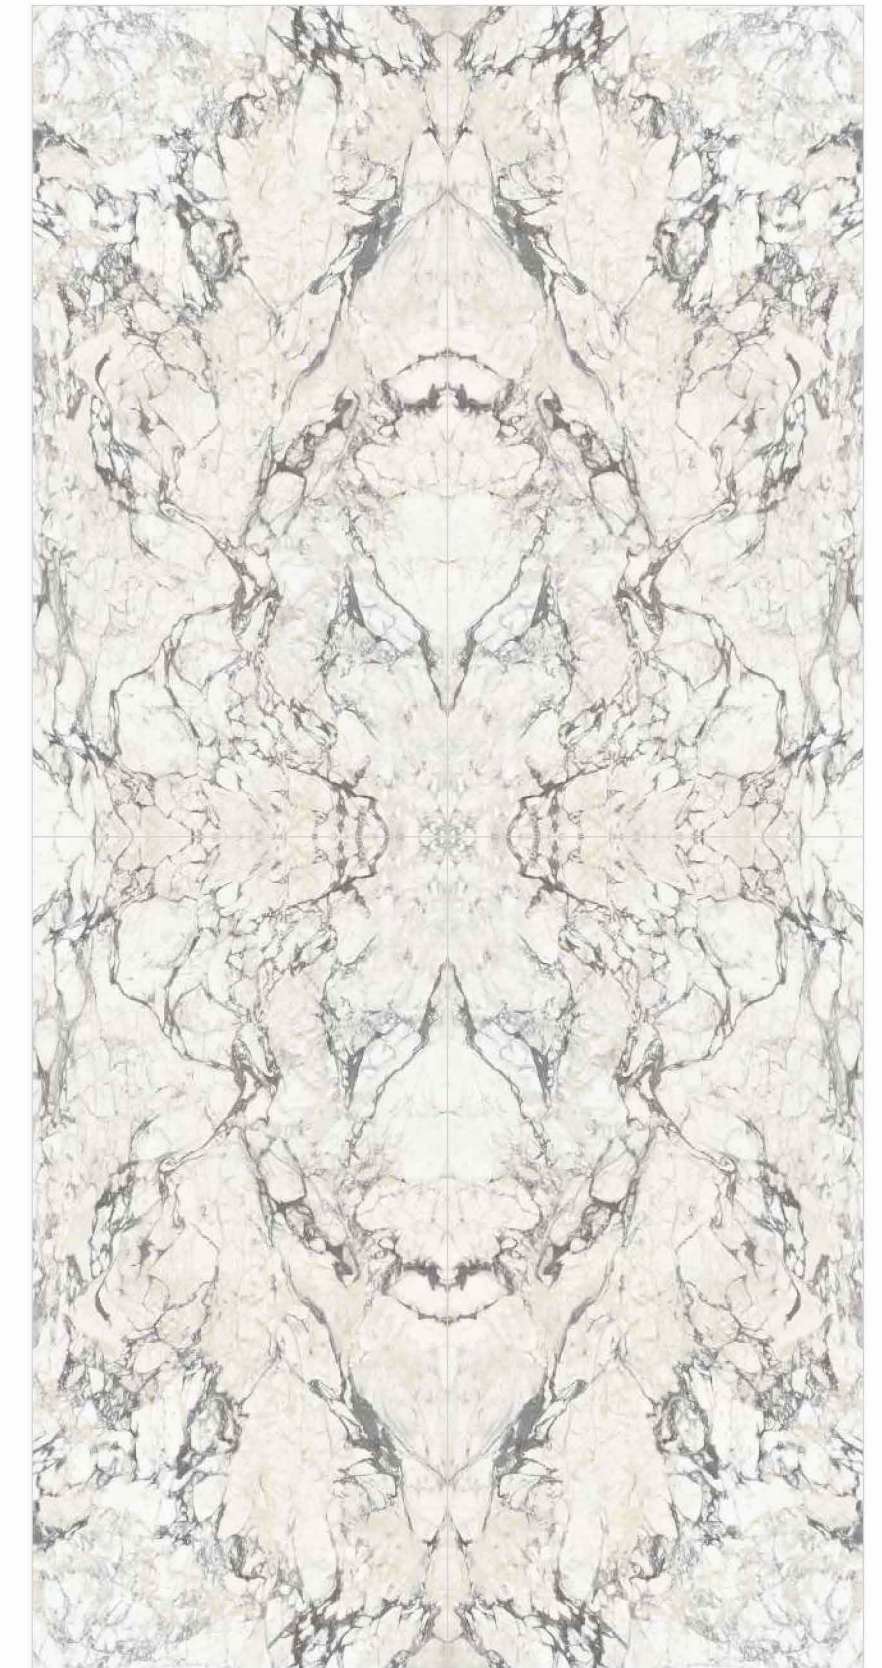

<i>Design</i> Arabescato Book Match ●●● 160 x 320 cm - 1.5 cm <i>Series</i> Marmi Chiari	<i>Surfaces</i> Lucidato (Polished) Lisciare (Matt)