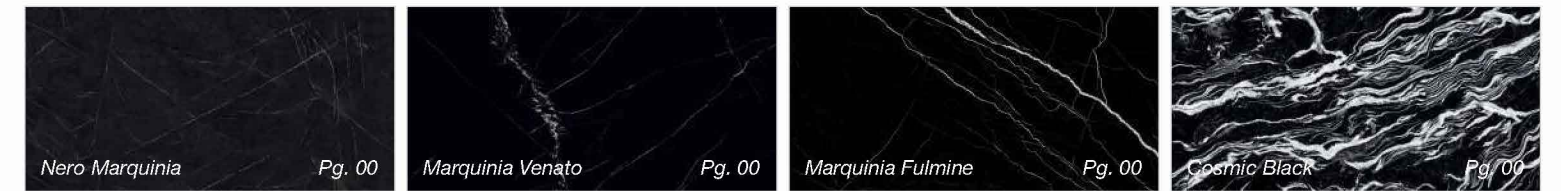

Series

Marmi Nero

•••

Series

Calce

•••

<p>Floor ● Rome</p> <p>160x320cm Lucidato (Polished)</p> <p>1.5cm Thickness</p>	<p>Wall ● Rome</p> <p>160x320cm Lucidato (Polished)</p> <p>1.5cm Thickness</p>	<p>Furniture Elements ● Acciaio Brunito</p> <p>160x320cm Lisciare (Matt)</p> <p>1.2cm Thickness</p>
---	--	---