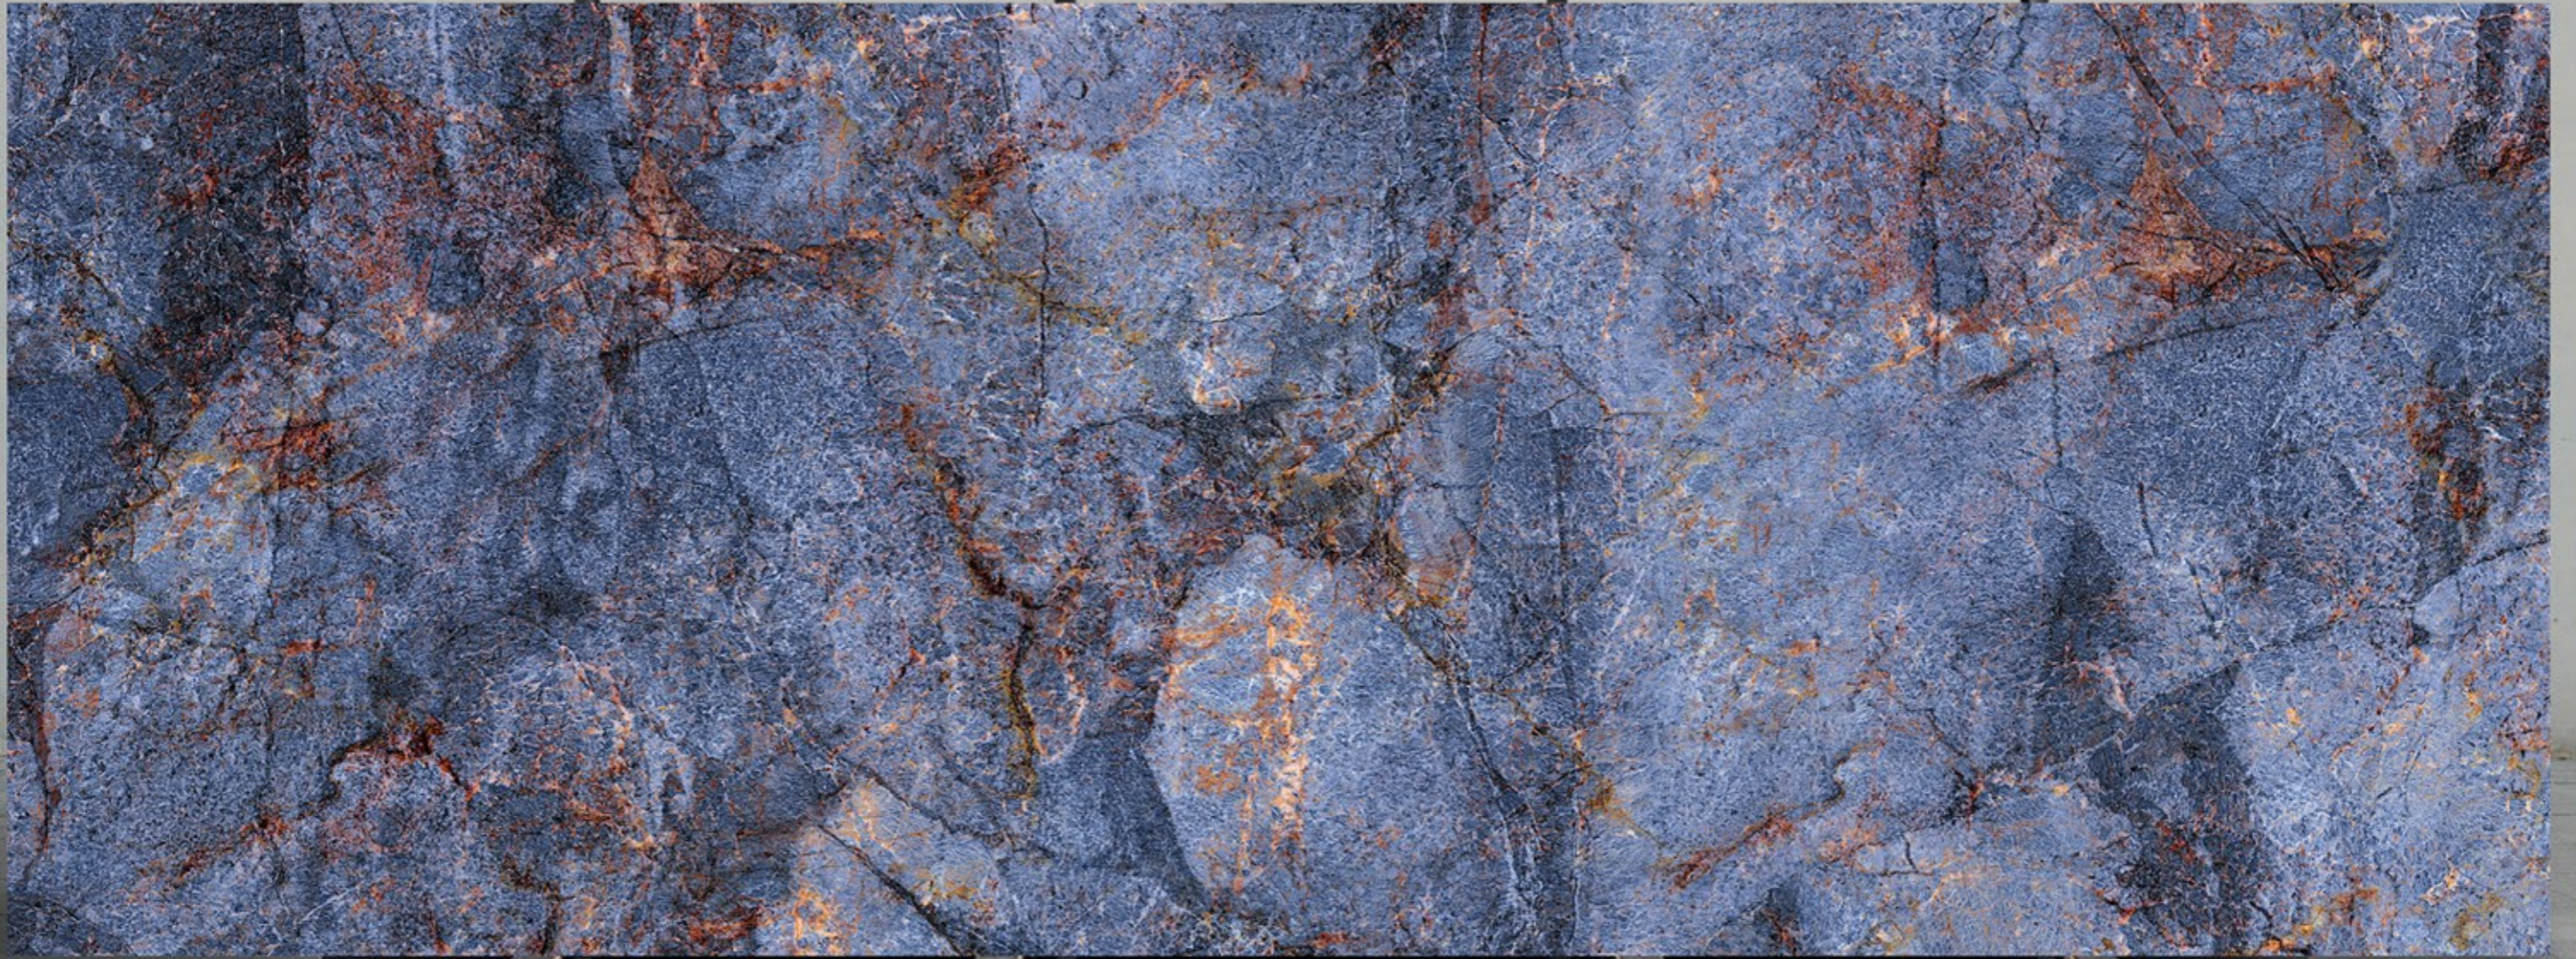

FOSSIL BROWN

**BODY
GREY**

**FINISH
HIGH GLOSS**

SIZE
1200X3200 MM | 800X3200MM
1200X2800 MM | 800X2400MM
1200X2400 MM

GIVENCHY BLUE

**BODY
GREY**

**FINISH
HIGH GLOSS**

SIZE