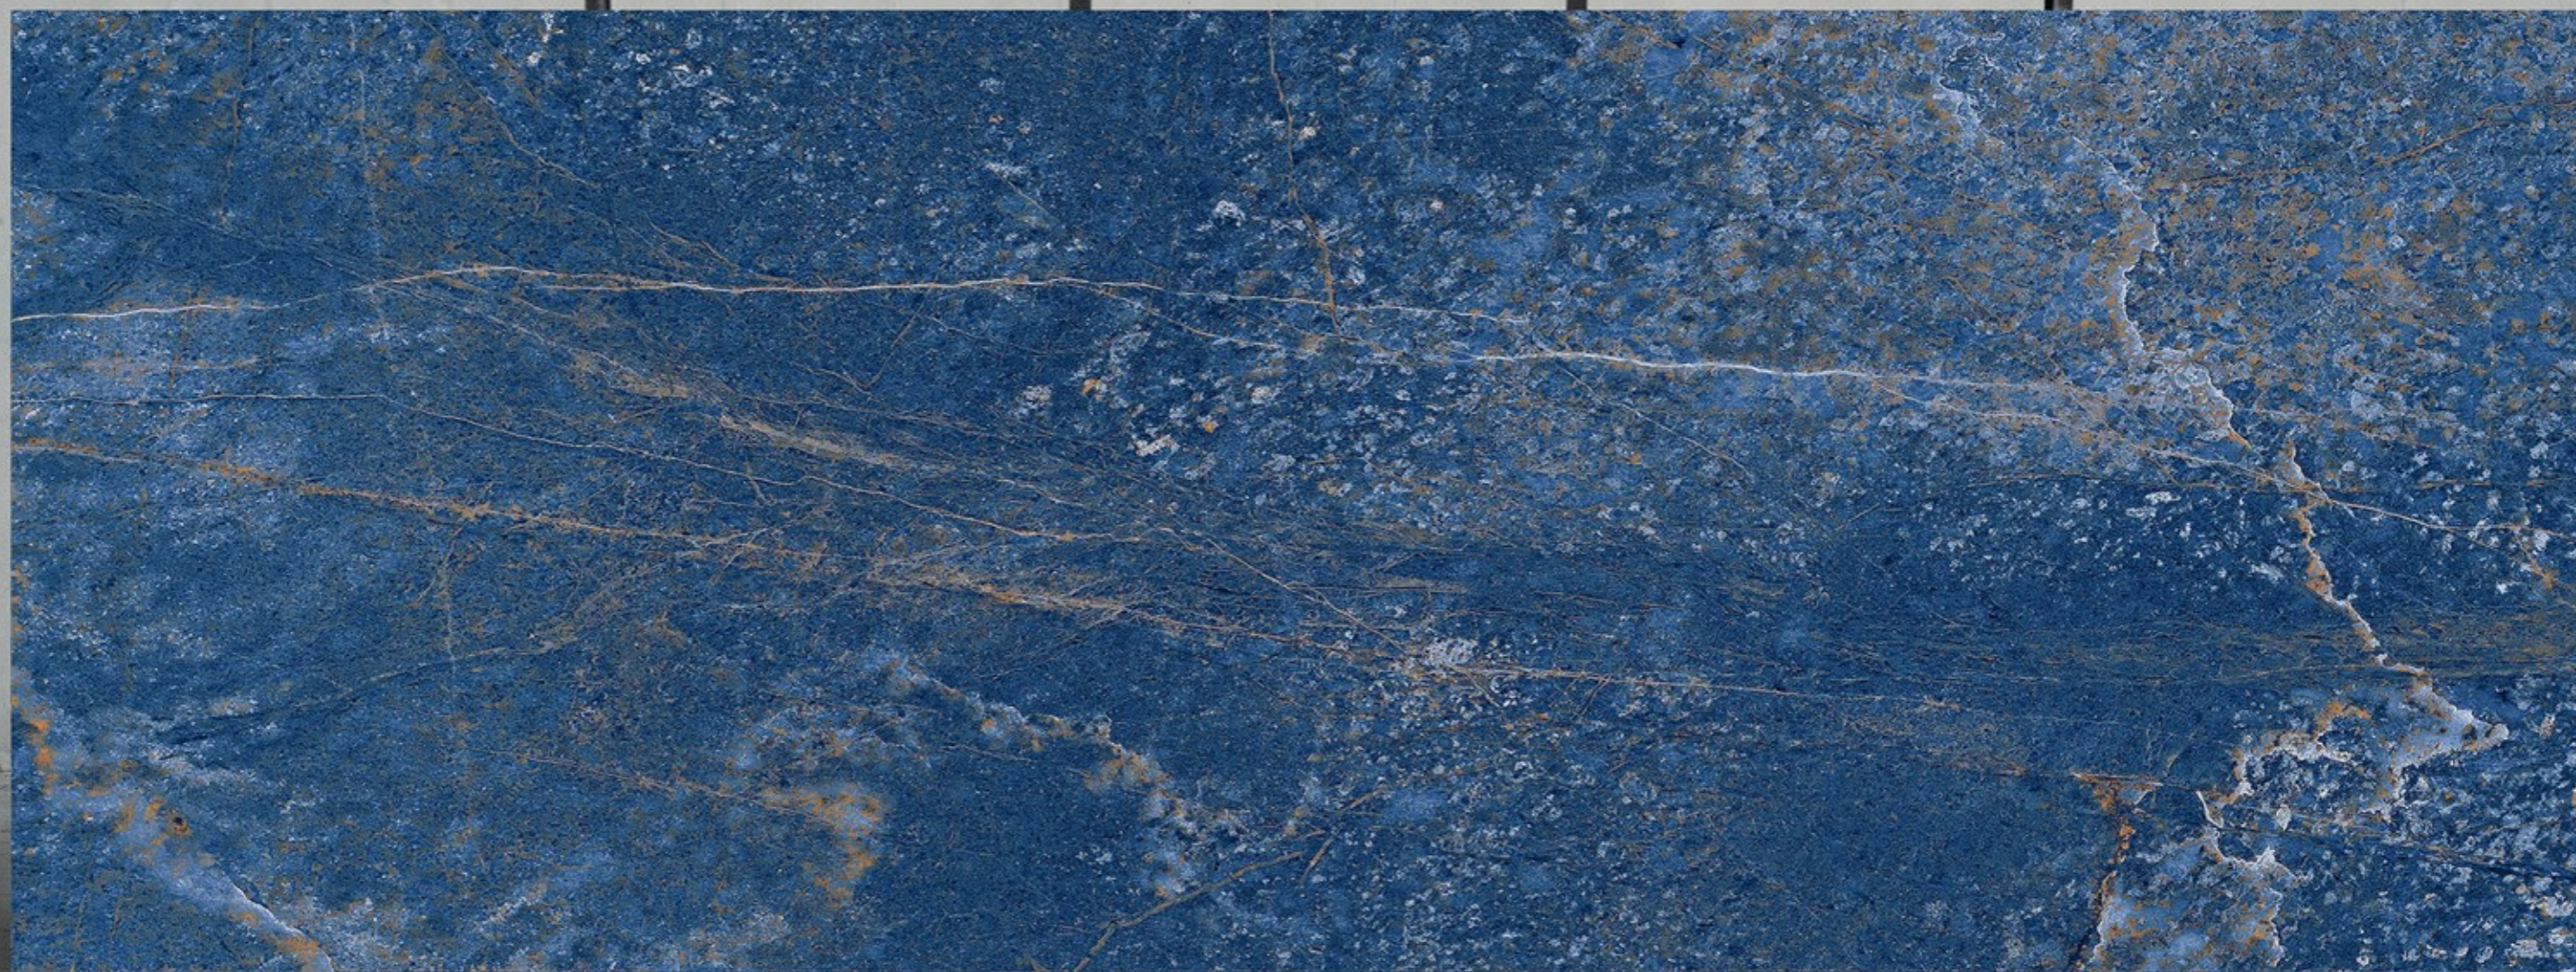

LAPIS AZUL

**BODY
GREY**

**FINISH
HIGH GLOSS**

SIZE

1200X3200 MM | 800X3200MM
1200X2800 MM | 800X2400MM
1200X2400 MM