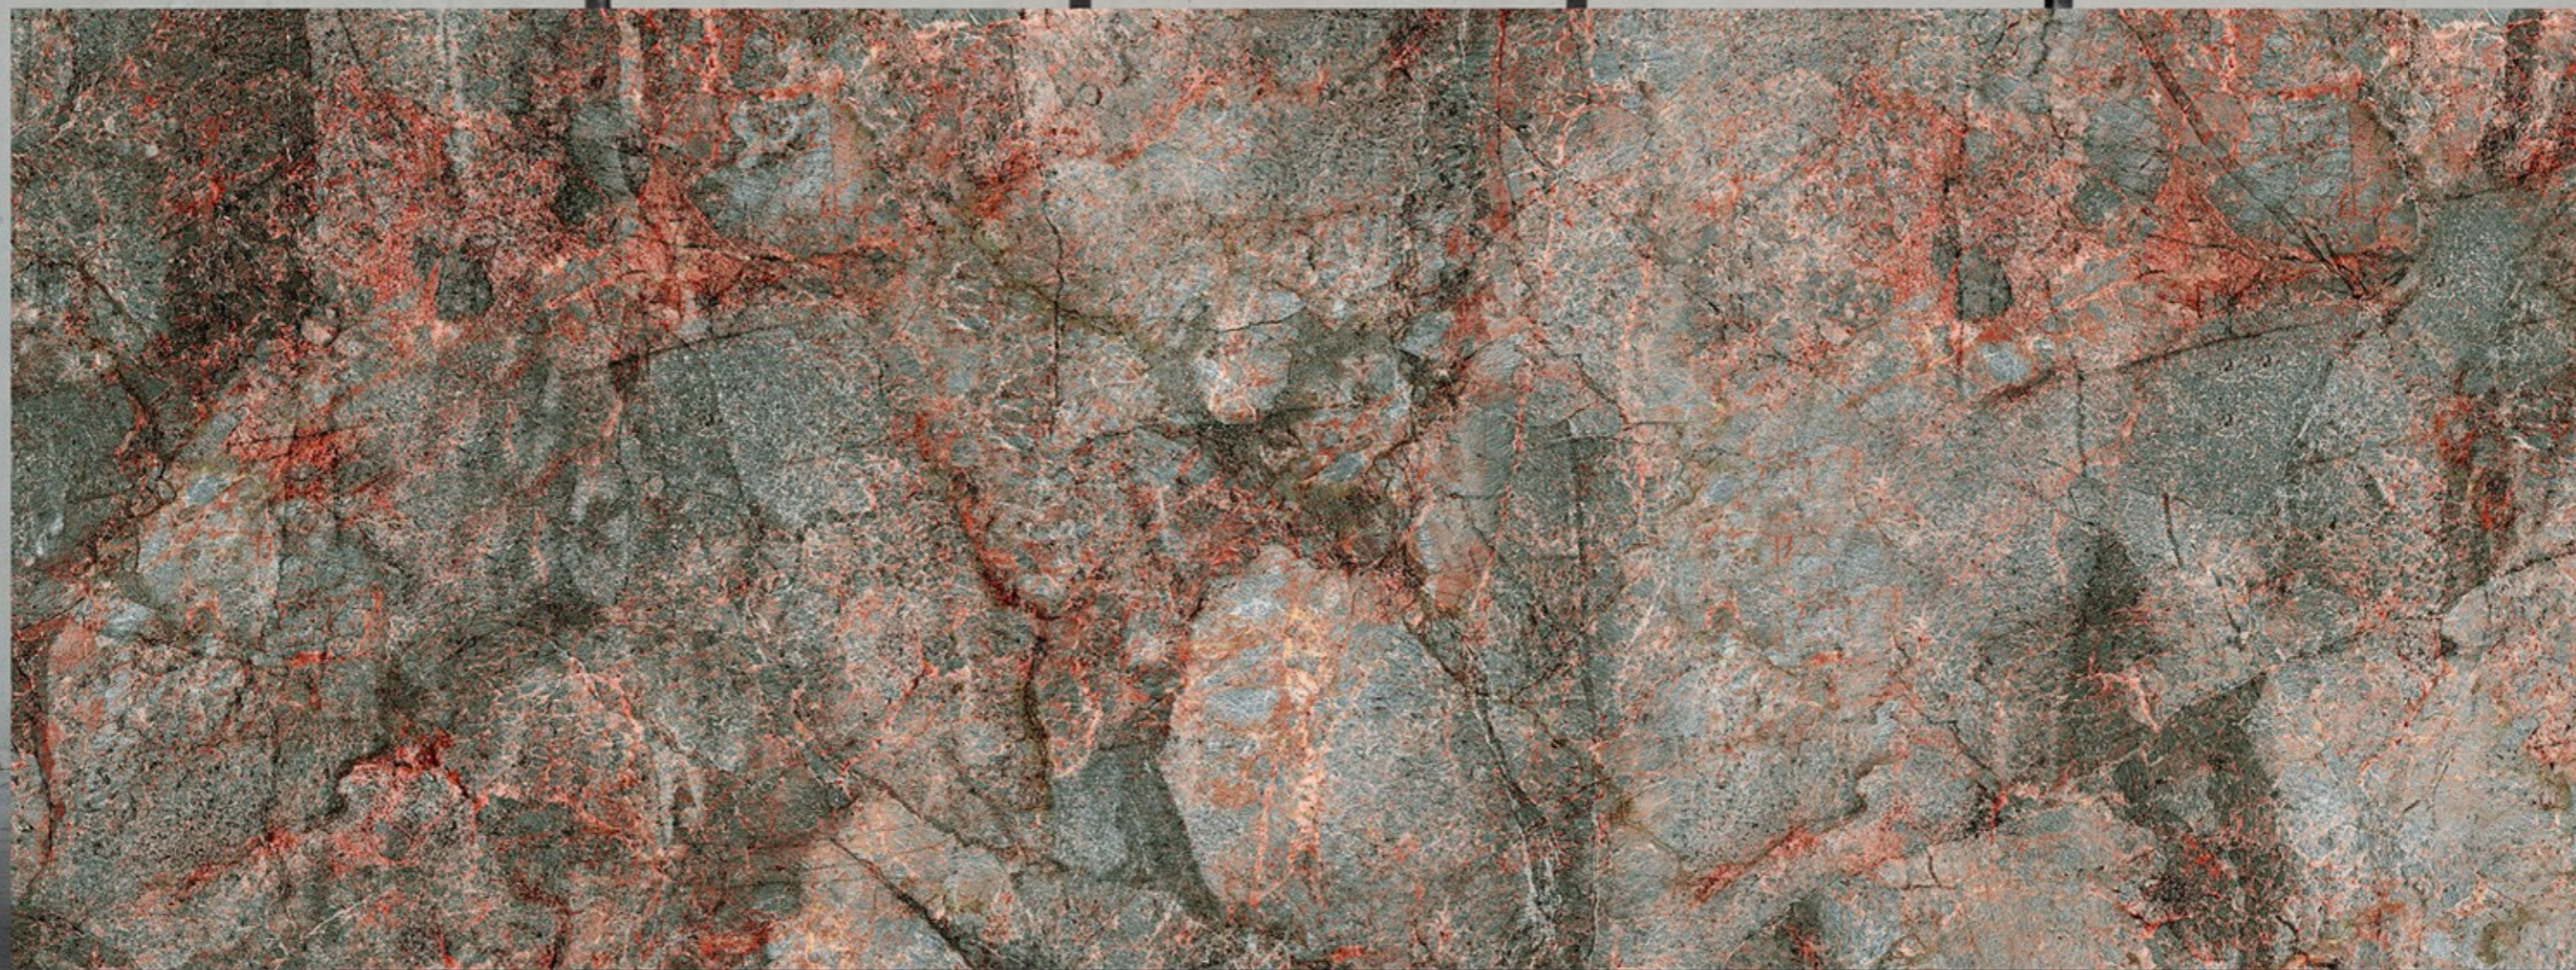

GIVENCHY GREEN

**BODY
GREY**

**FINISH
HIGH GLOSS**

SIZE

1200X3200 MM | 800X3200MM
1200X2800 MM | 800X2400MM
1200X2400 MM