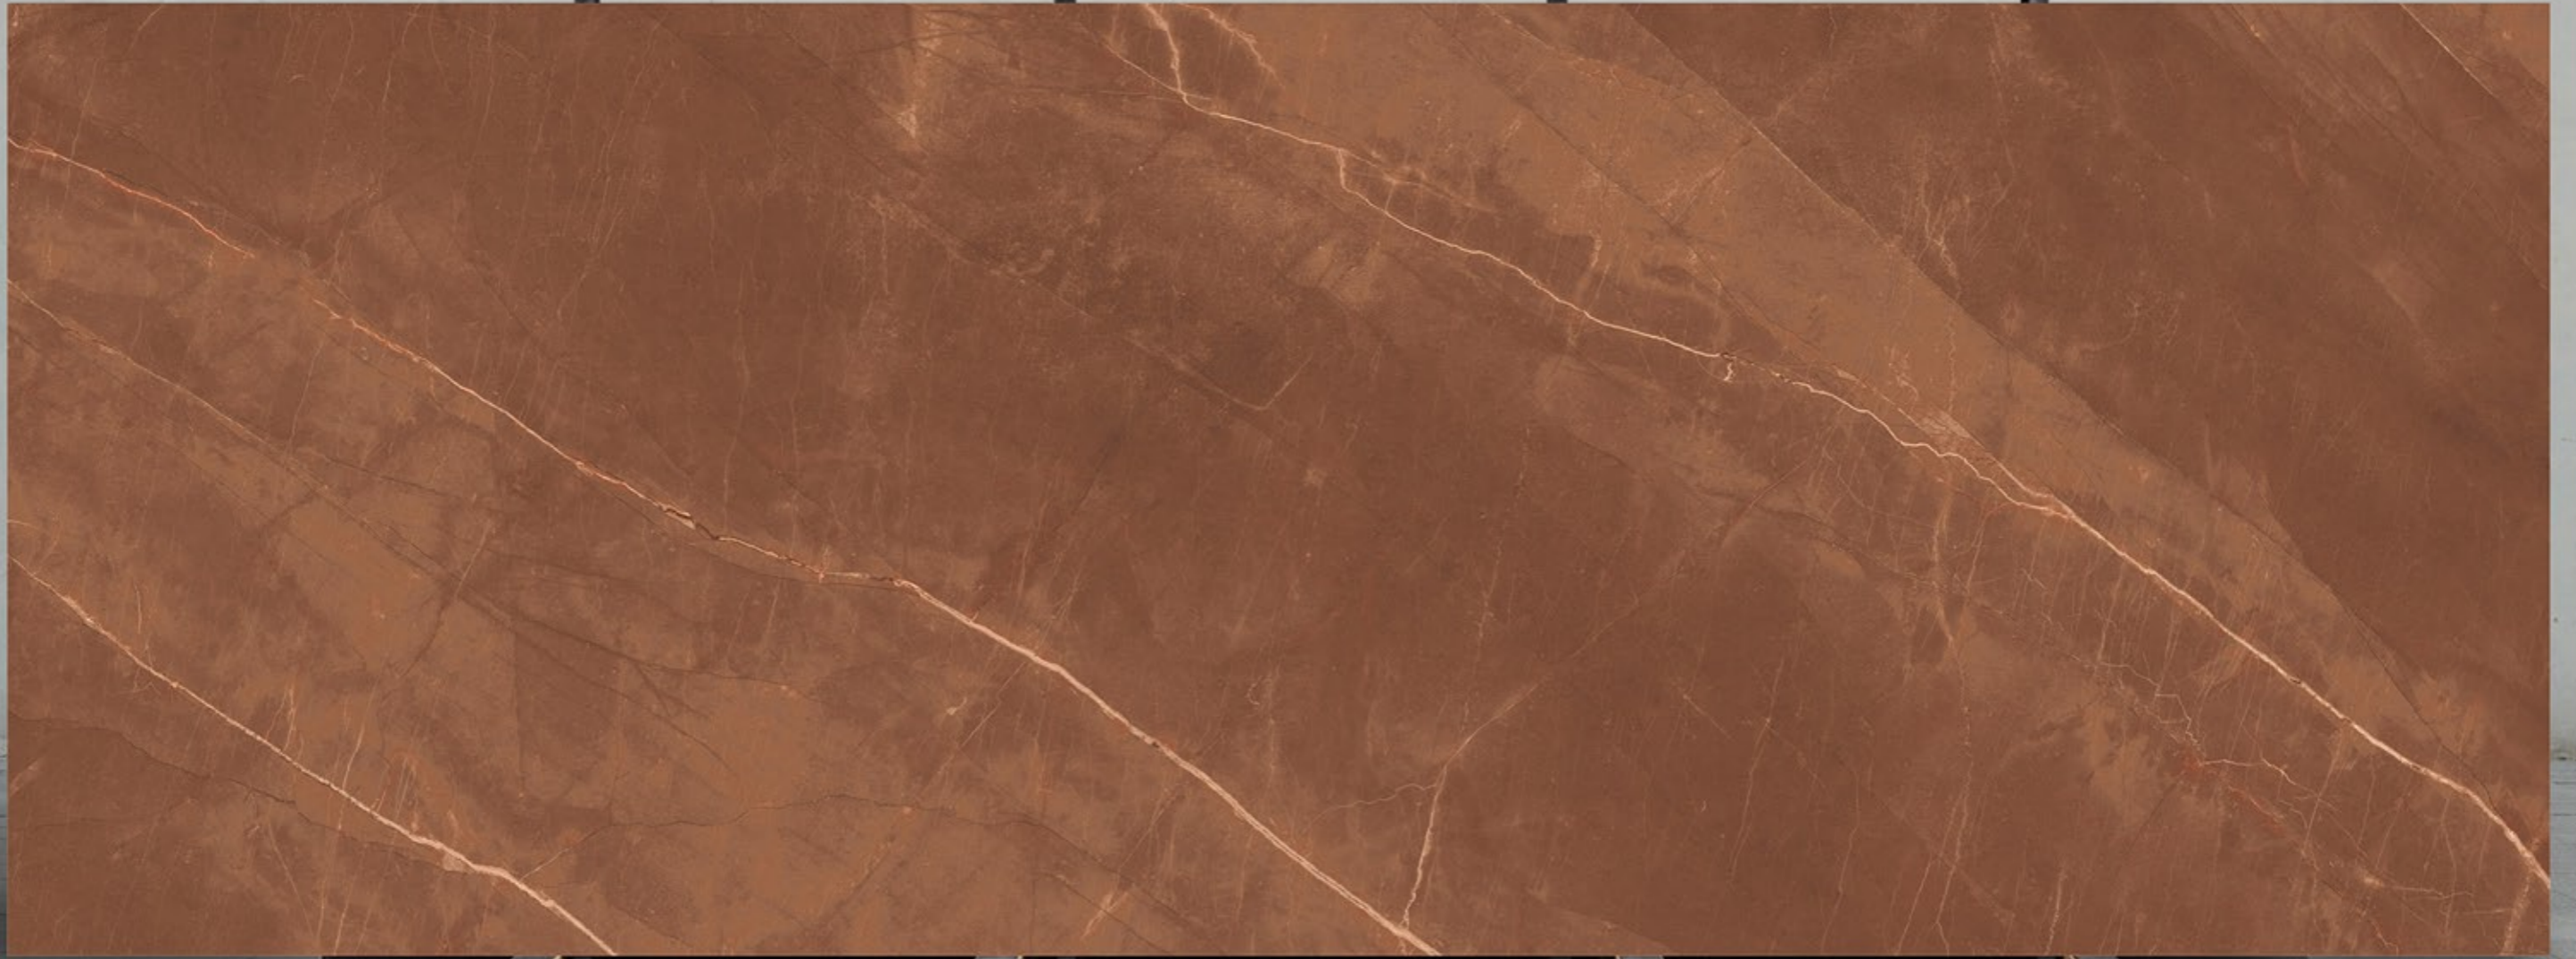

ROYAL ARMANI BRONZE

**BODY
GREY**

**FINISH
HIGH GLOSS**

SIZE
1200X3200 MM | 800X3200MM
1200X2800 MM | 800X2400MM
1200X2400 MM