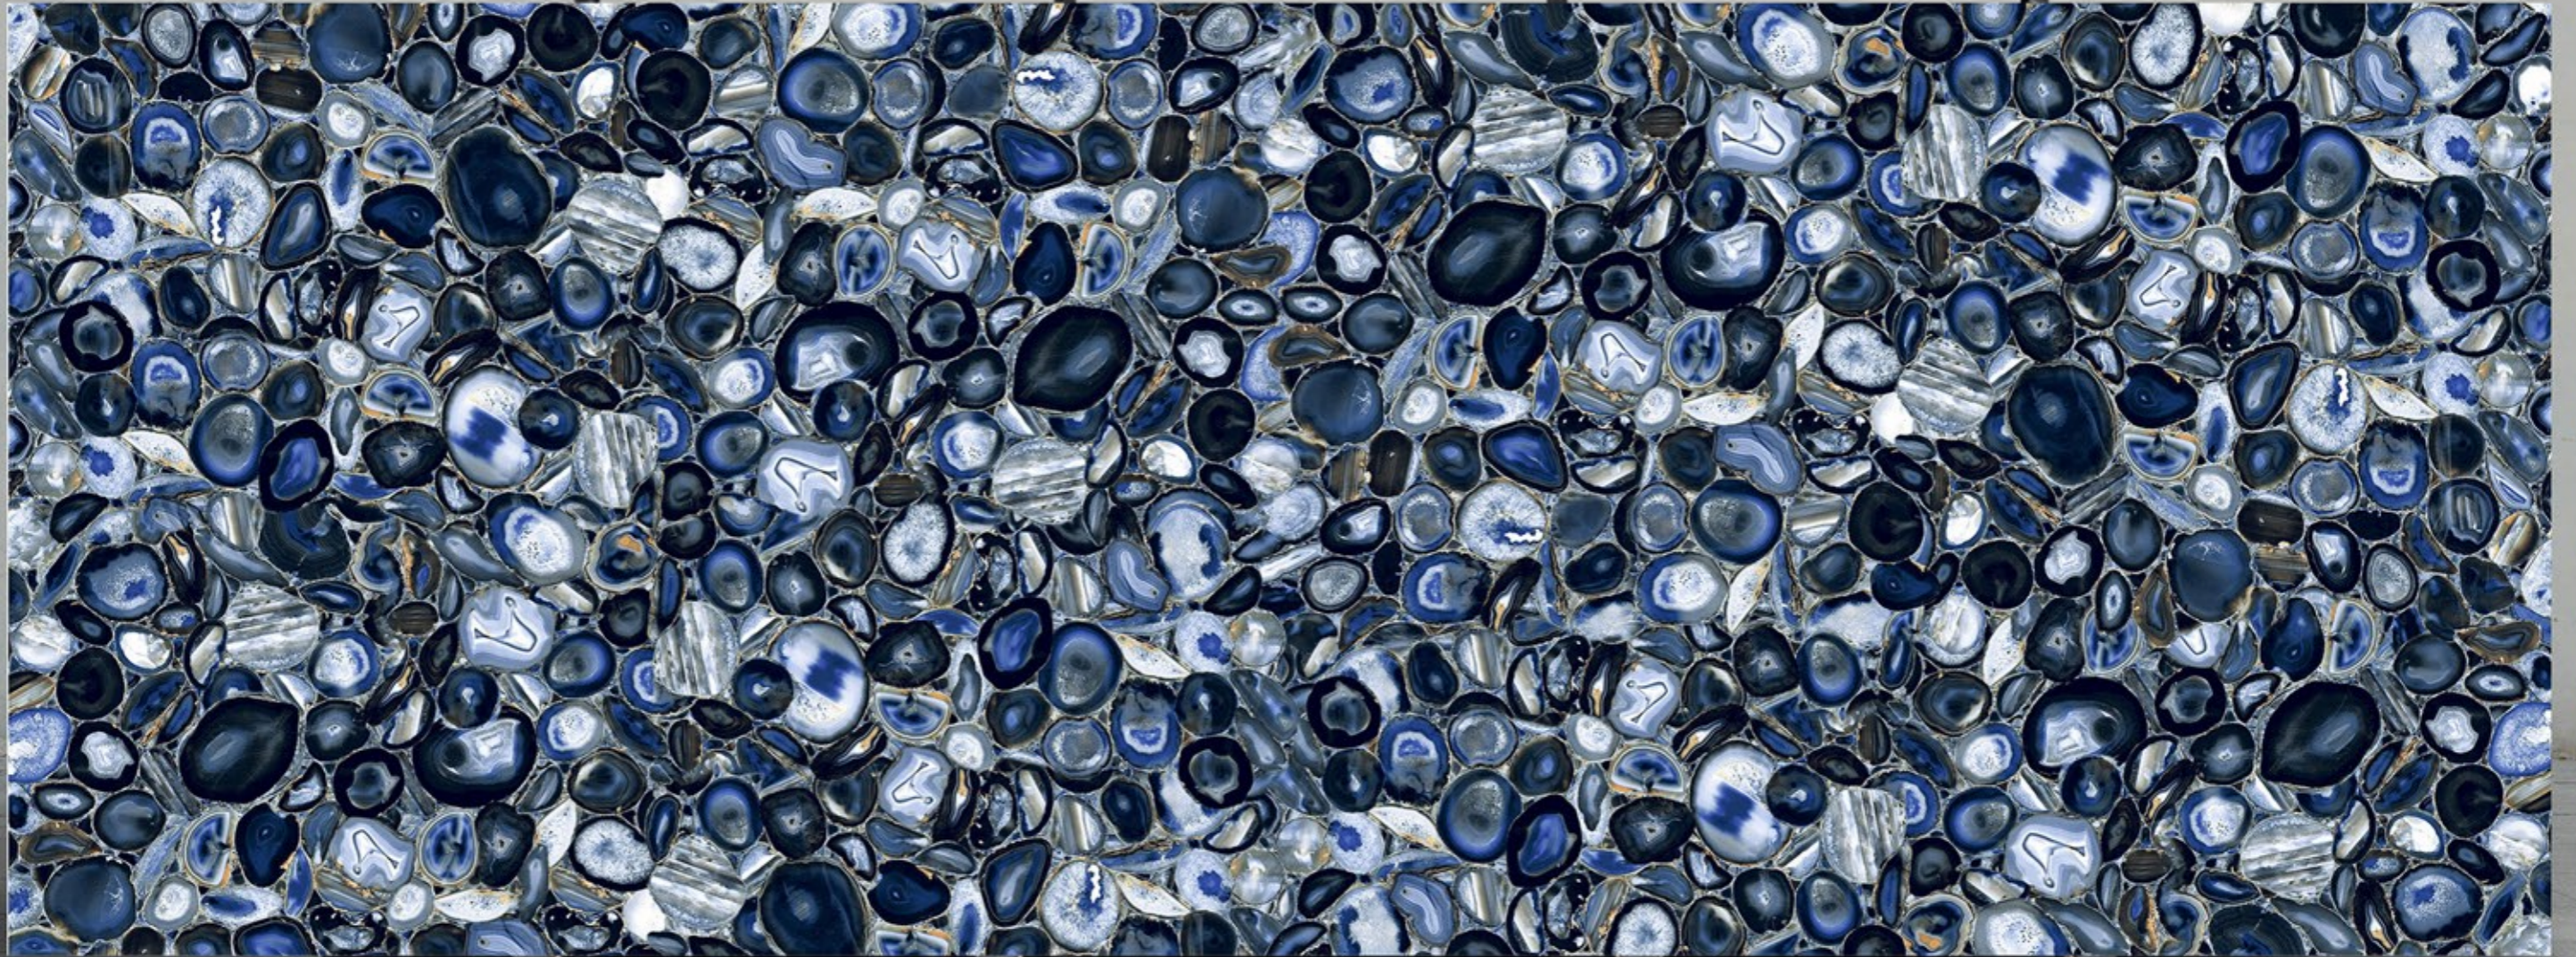

BLUE AGETE

**BODY
BLACK**

**FINISH
HIGH GLOSS**

SIZE

1200X3200 MM | 800X3200MM
1200X2800 MM | 800X2400MM
1200X2400 MM