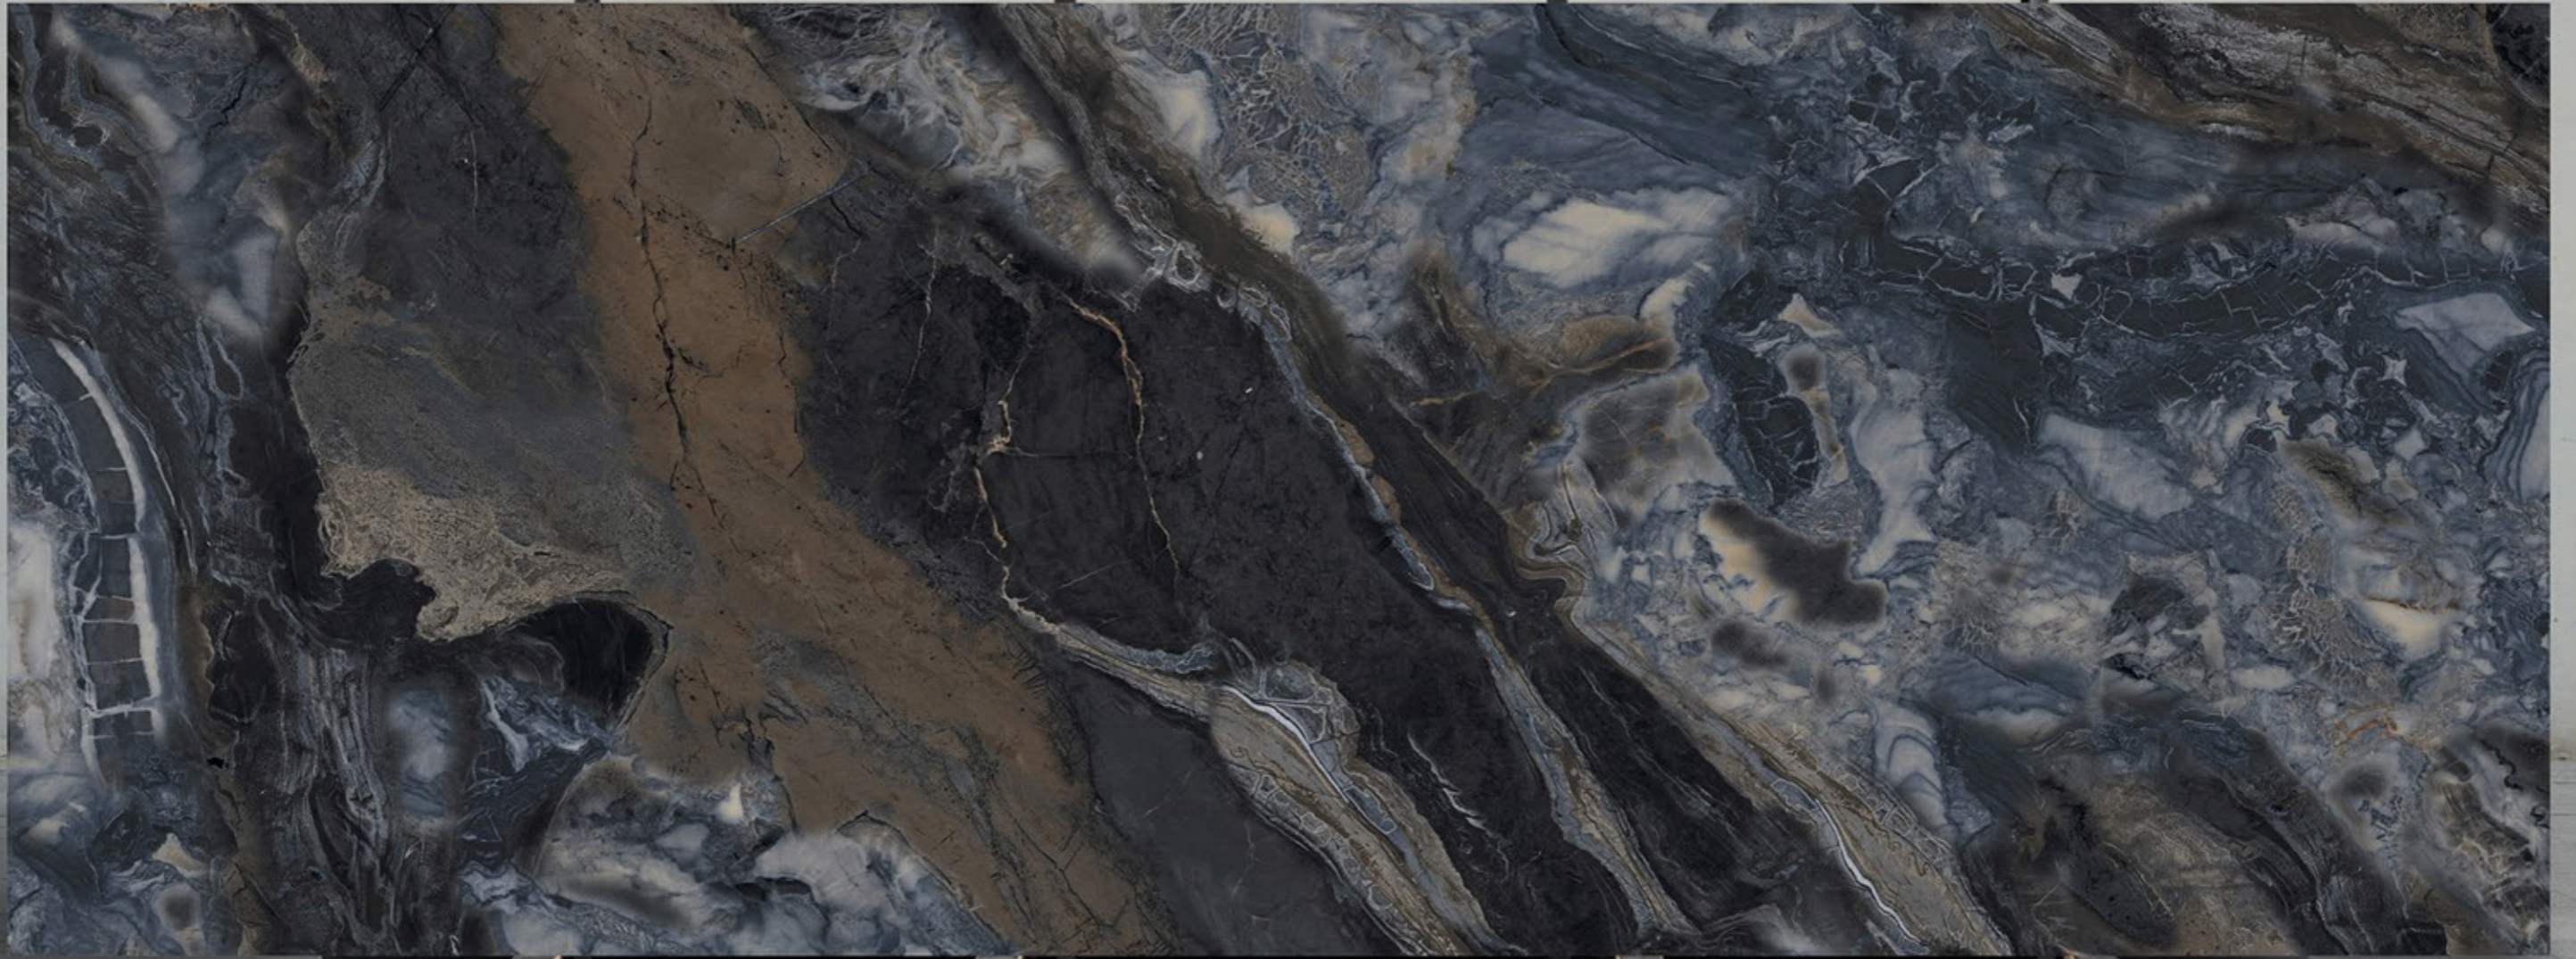

INFINITO AZUL

**BODY
BLACK**

**FINISH
HIGH GLOSS**

SIZE
1200X3200 MM | 800X3200MM
1200X2800 MM | 800X2400MM
1200X2400 MM