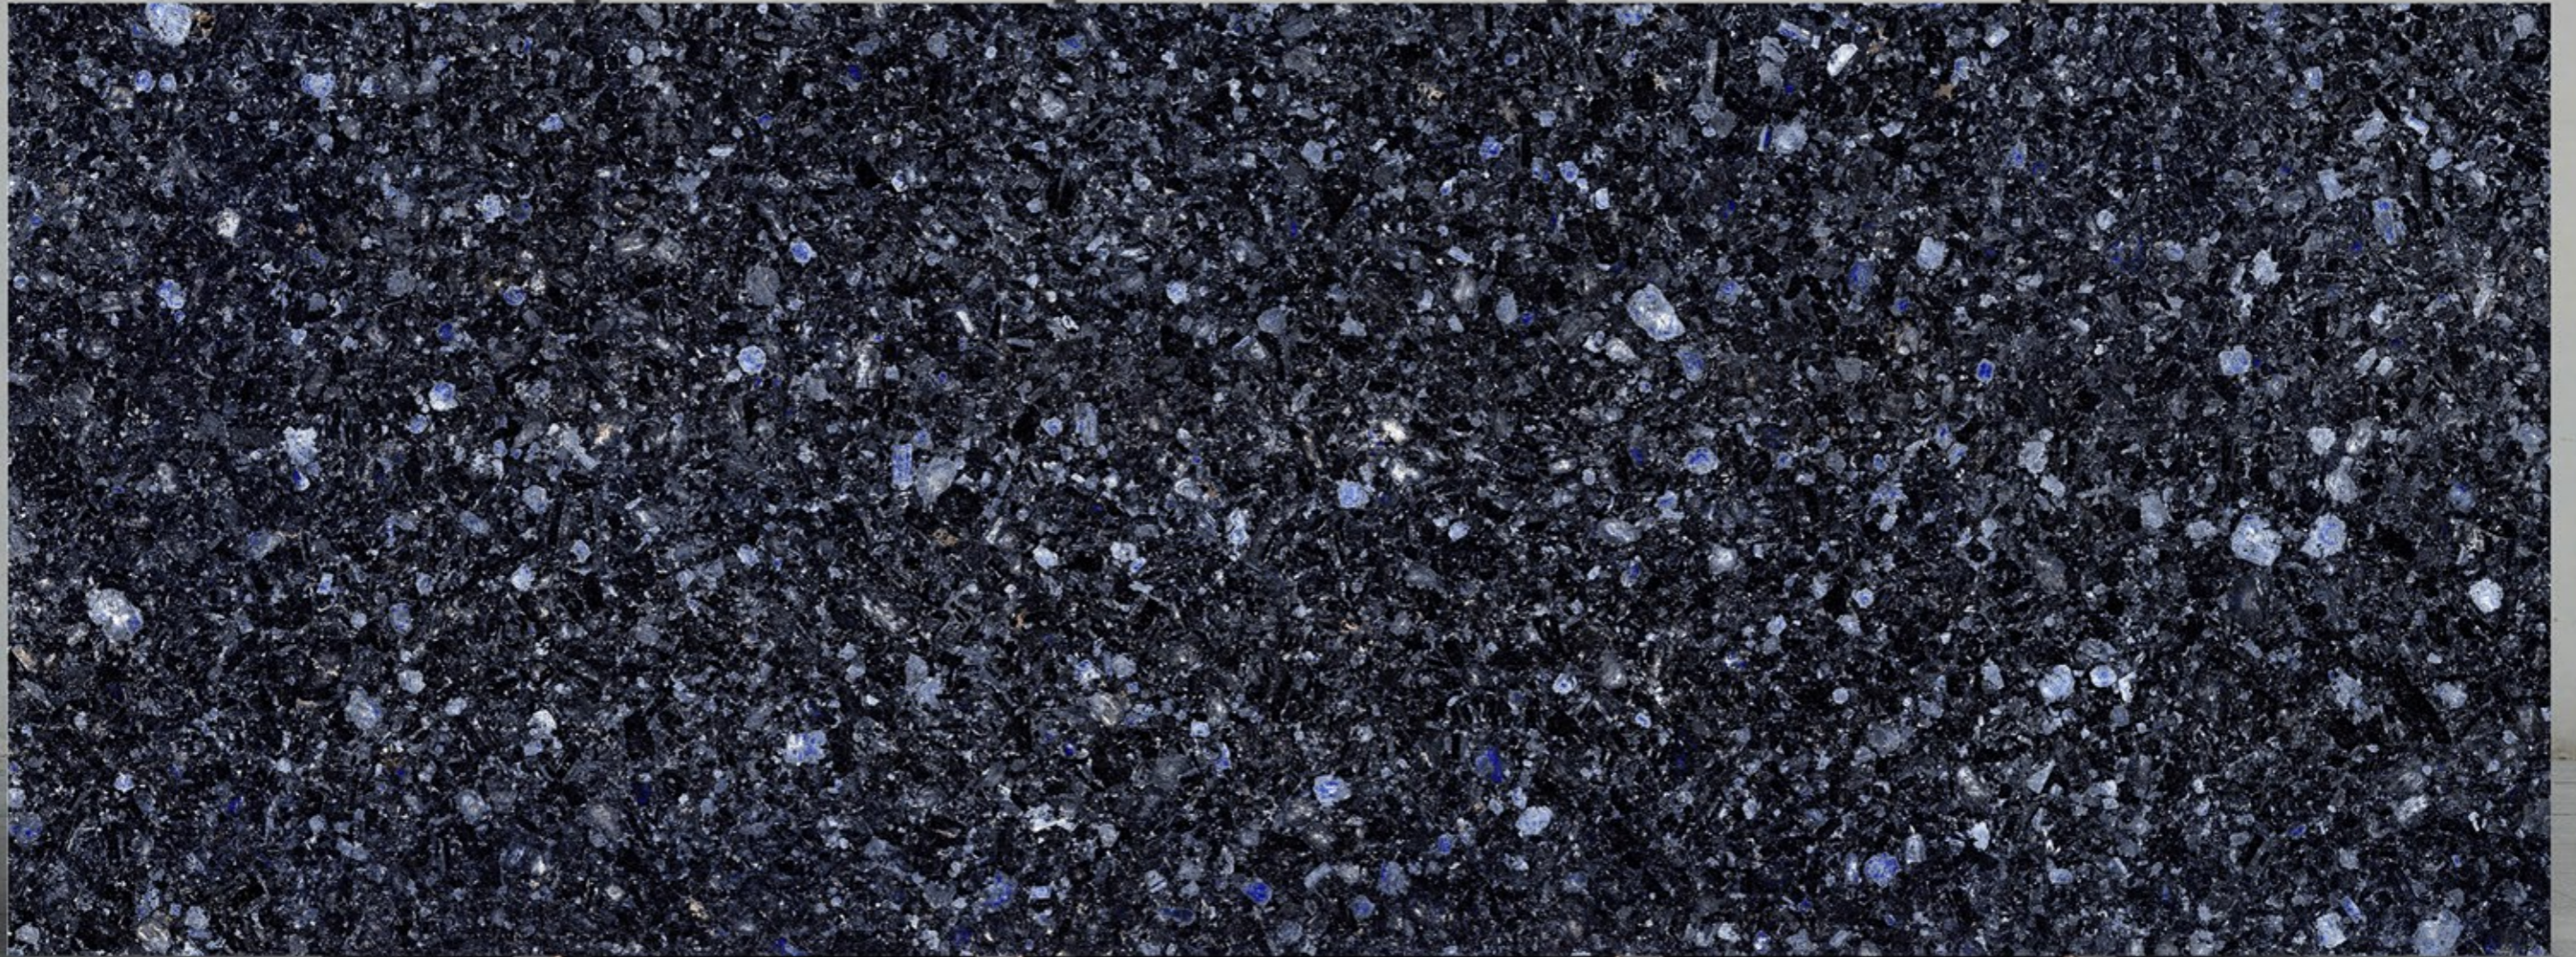

MATALIX BLUE

**BODY
BLACK**

**FINISH
HIGH GLOSS**

SIZE
1200X3200 MM | 800X3200MM
1200X2800 MM | 800X2400MM
1200X2400 MM