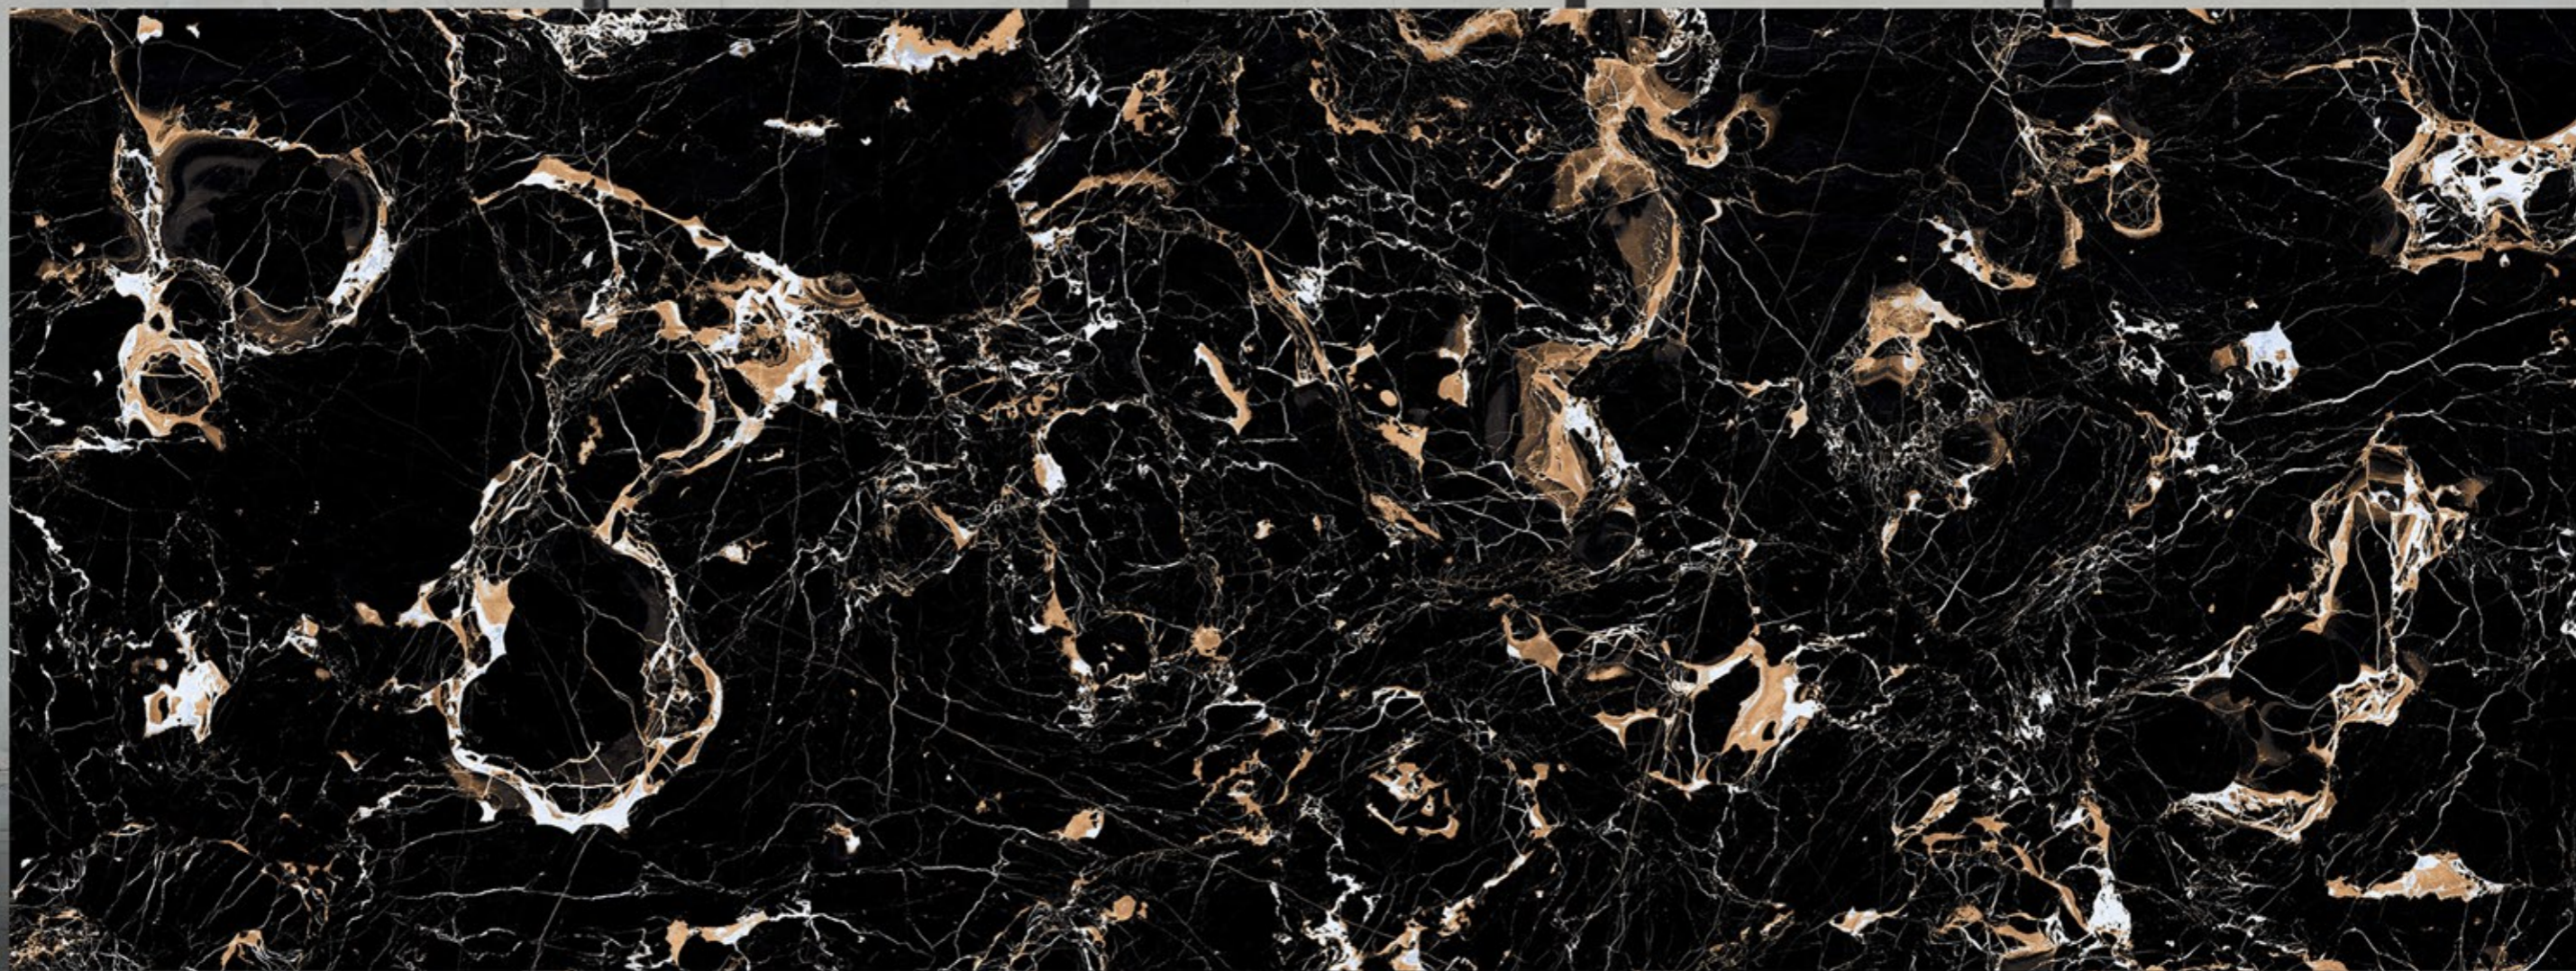

OYSTER MULTY

**BODY
BLACK**

**FINISH
HIGH GLOSS**

SIZE
1200X3200 MM | 800X3200MM
1200X2800 MM | 800X2400MM
1200X2400 MM

PORTORO BLACK

**BODY
BLACK**

**FINISH
HIGH GLOSS**

SIZE
1200X3200 MM | 800X3200MM
1200X2800 MM | 800X2400MM
1200X2400 MM