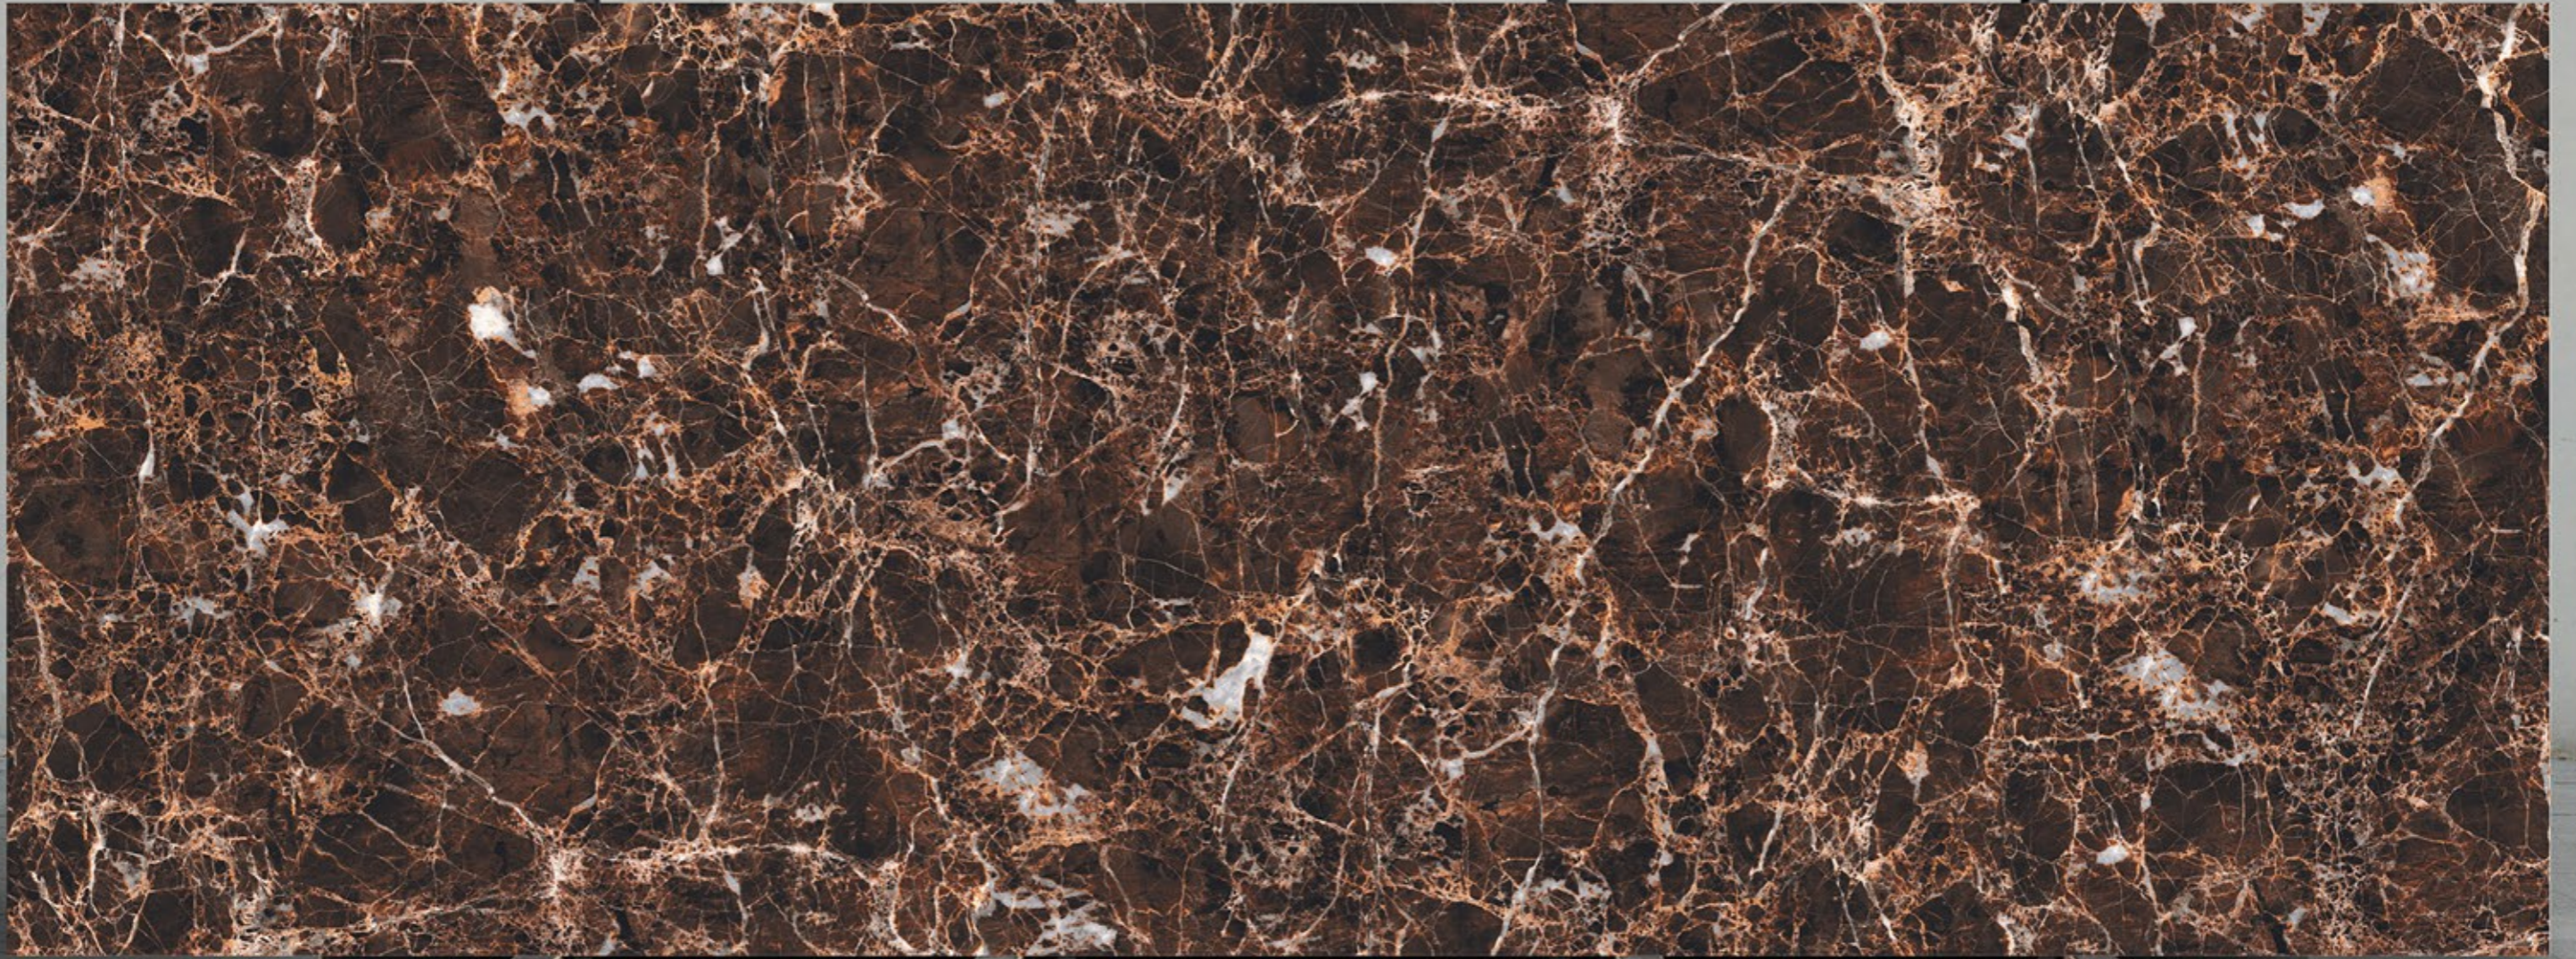

1200X3200 MM | 800X3200MM
1200X2800 MM | 800X2400MM
1200X2400 MM

COLONIAL BLACK

**BODY
BLACK**

**FINISH
HIGH GLOSS**

SIZE
1200X3200 MM | 800X3200MM
1200X2800 MM | 800X2400MM
1200X2400 MM

CRYSTAL EMPERADOR

**BODY
BLACK**