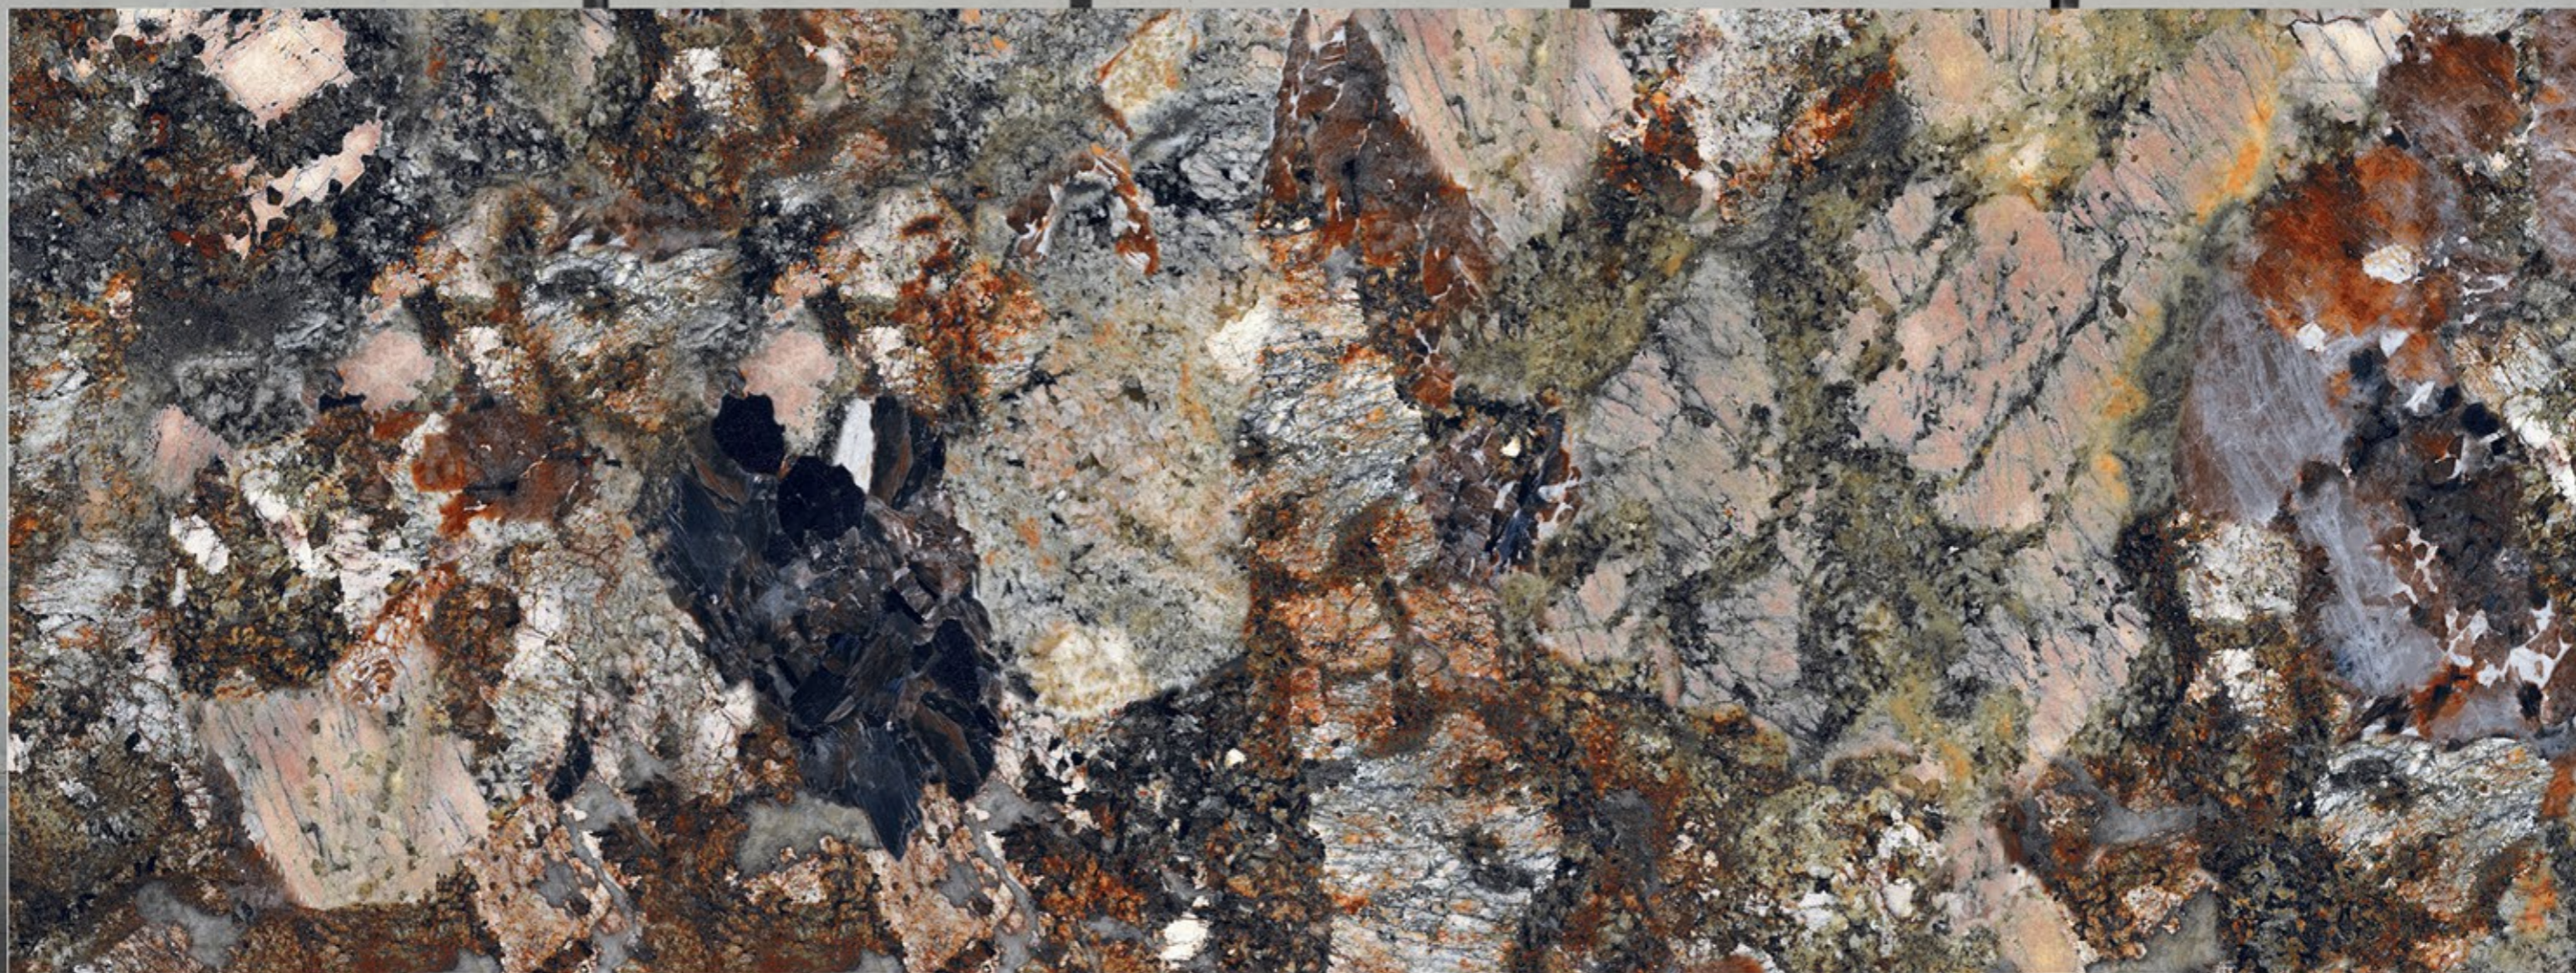

OYSTER MULTY

**BODY
BLACK**

**FINISH
HIGH GLOSS**

SIZE
1200X3200 MM | 800X3200MM
1200X2800 MM | 800X2400MM
1200X2400 MM