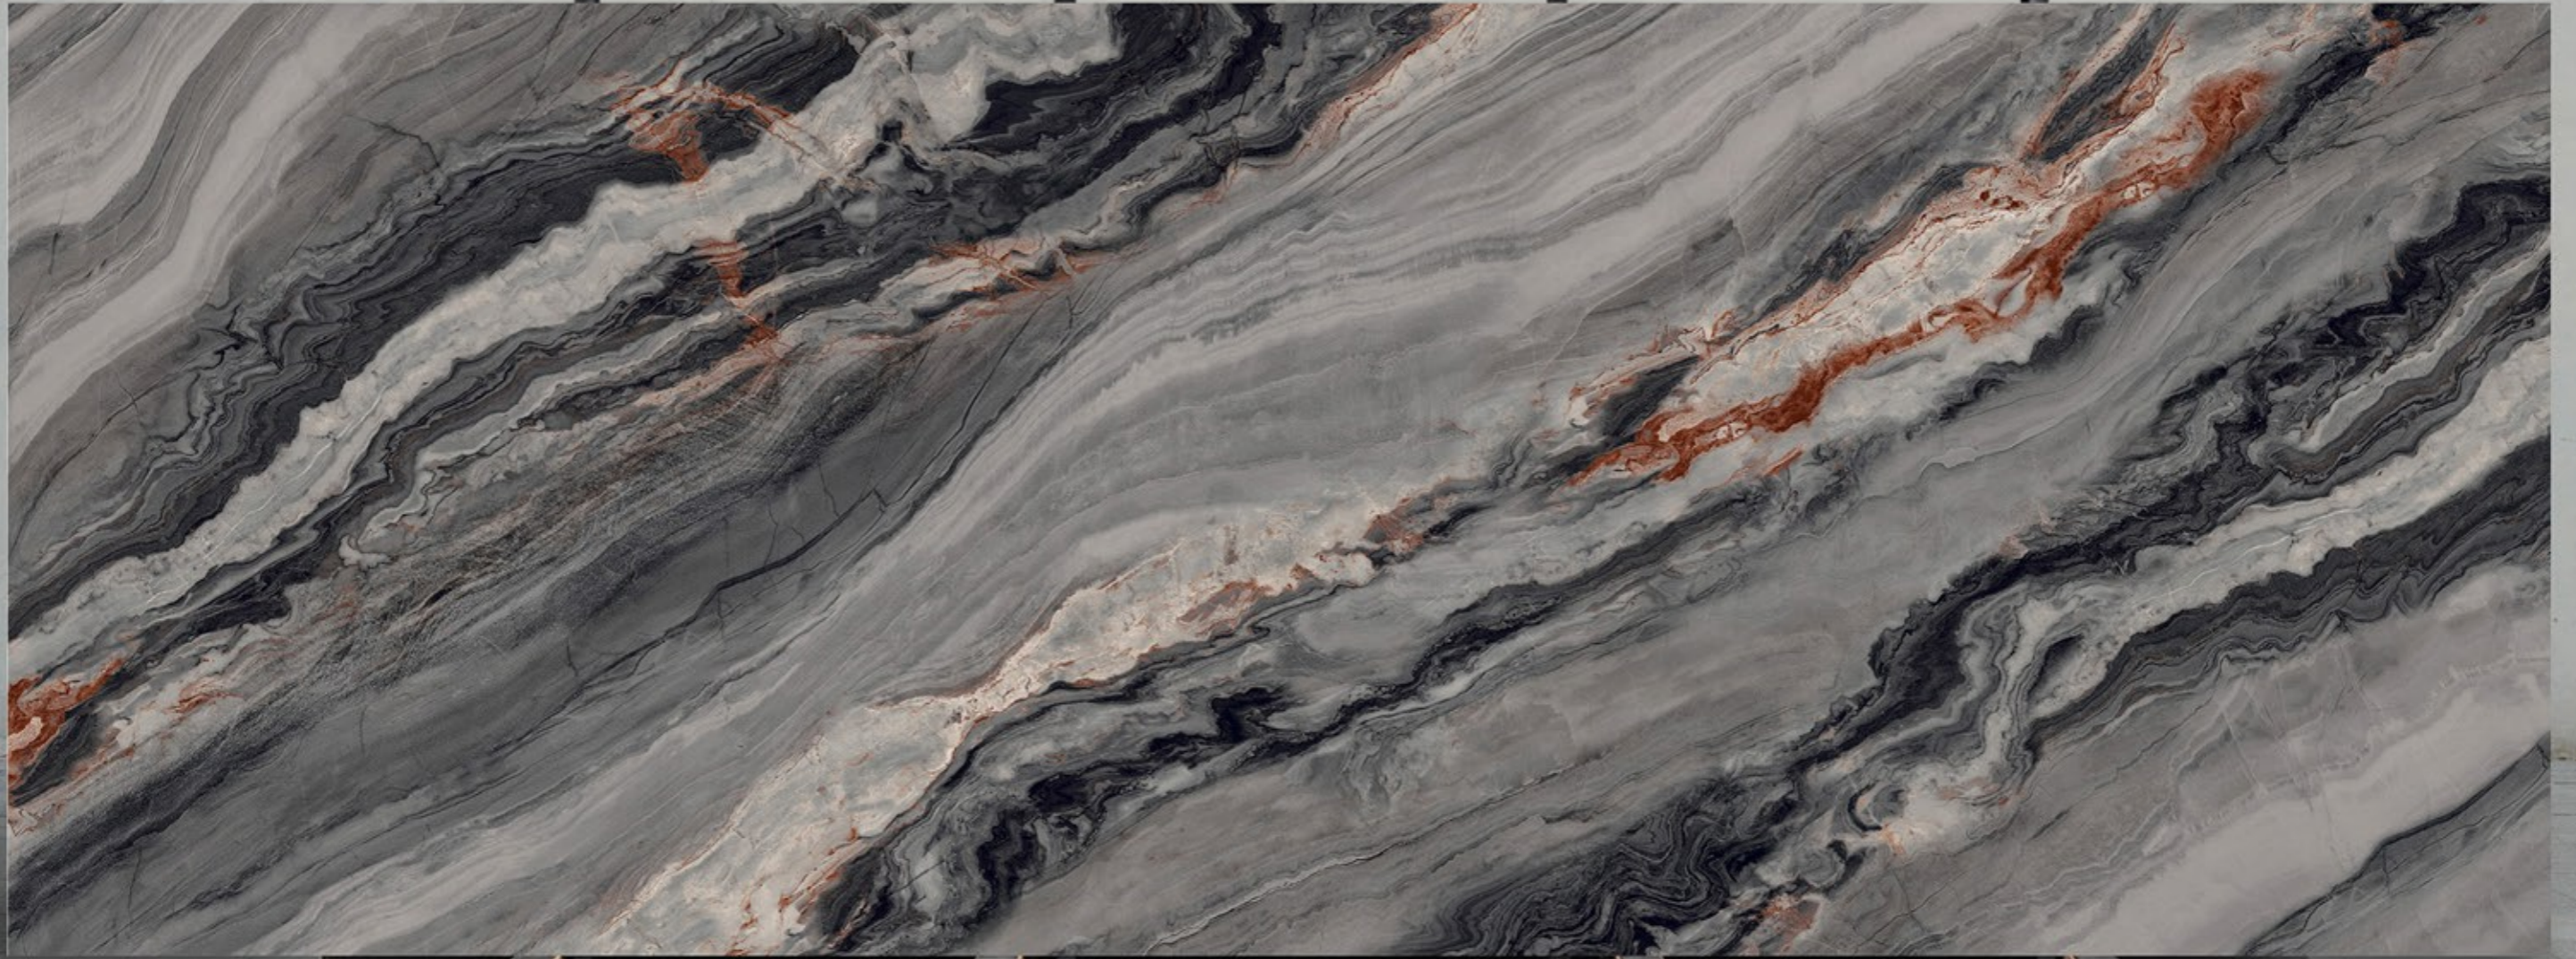

MAKO NATURAL

**BODY
BLACK**

**FINISH
HIGH GLOSS**

SIZE
1200X3200 MM | 800X3200MM
1200X2800 MM | 800X2400MM
1200X2400 MM