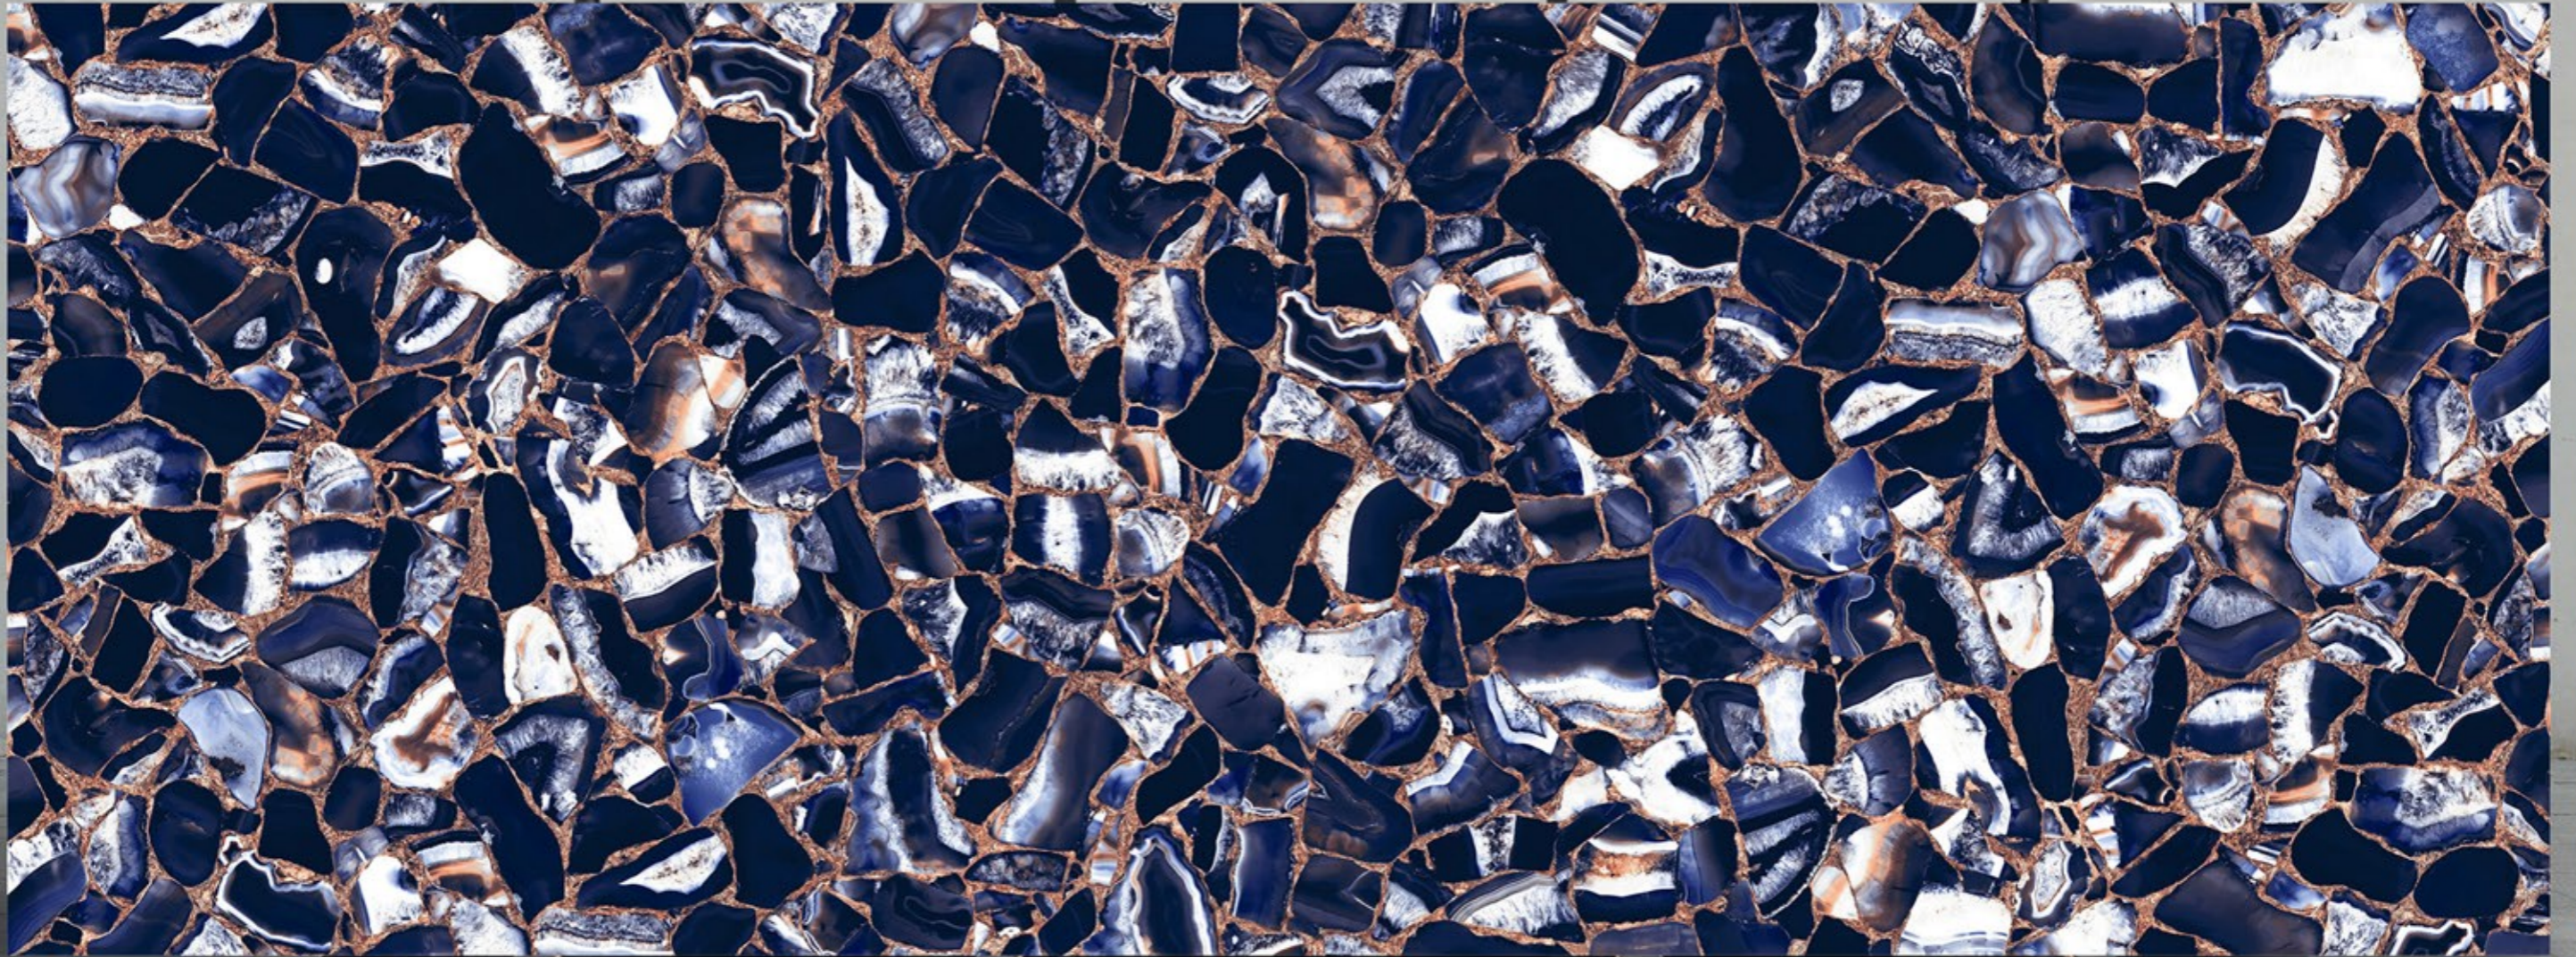

TERRO BLUE

**BODY
BLACK**

**FINISH
HIGH GLOSS**

SIZE

1200X3200 MM | 800X3200MM
1200X2800 MM | 800X2400MM
1200X2400 MM