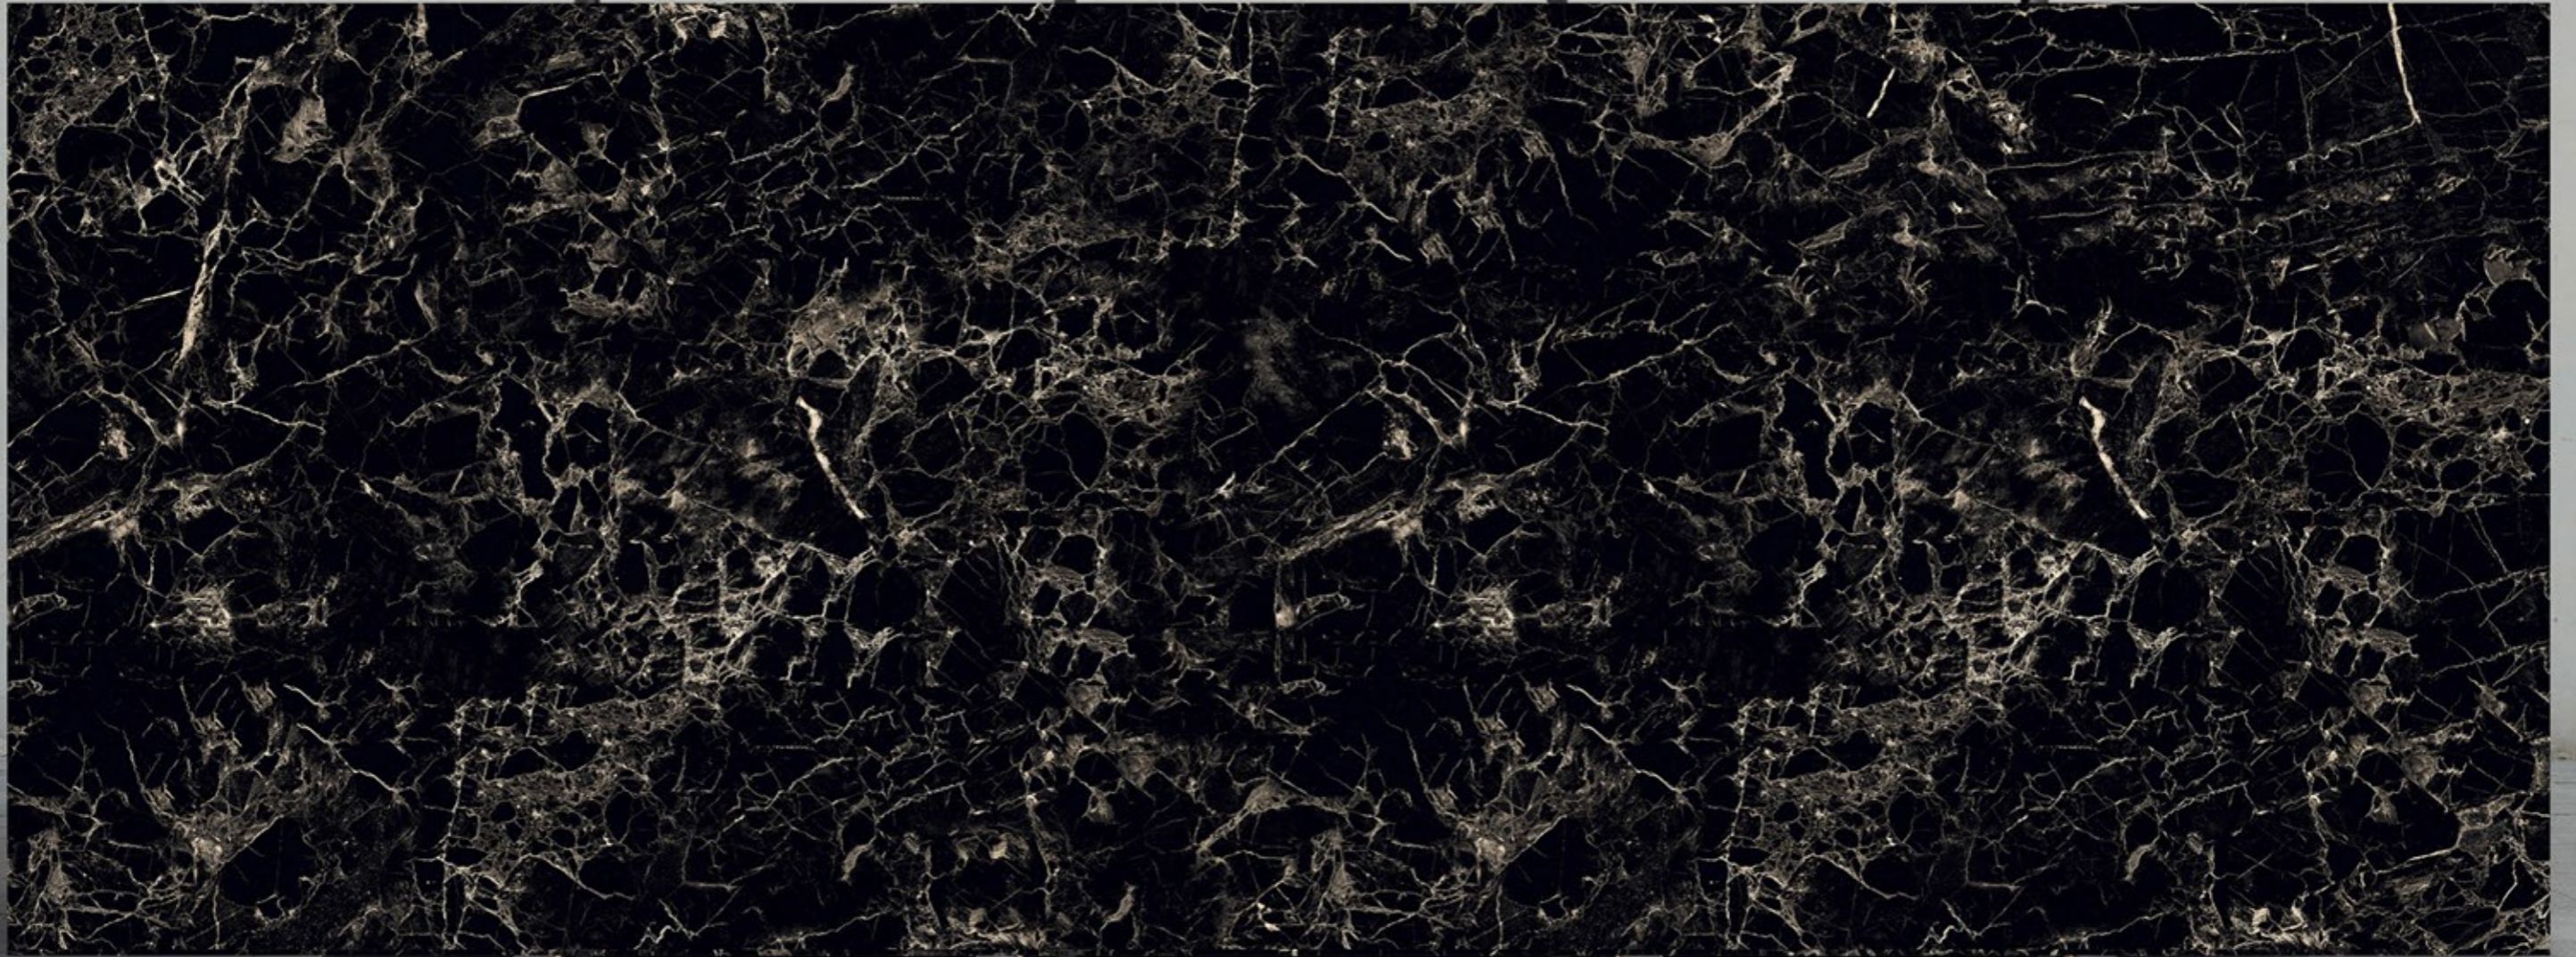

BEACON_BLACK

**BODY
BLACK**

**FINISH
HIGH GLOSS**

SIZE
1200X3200 MM | 800X3200MM
1200X2800 MM | 800X2400MM
1200X2400 MM