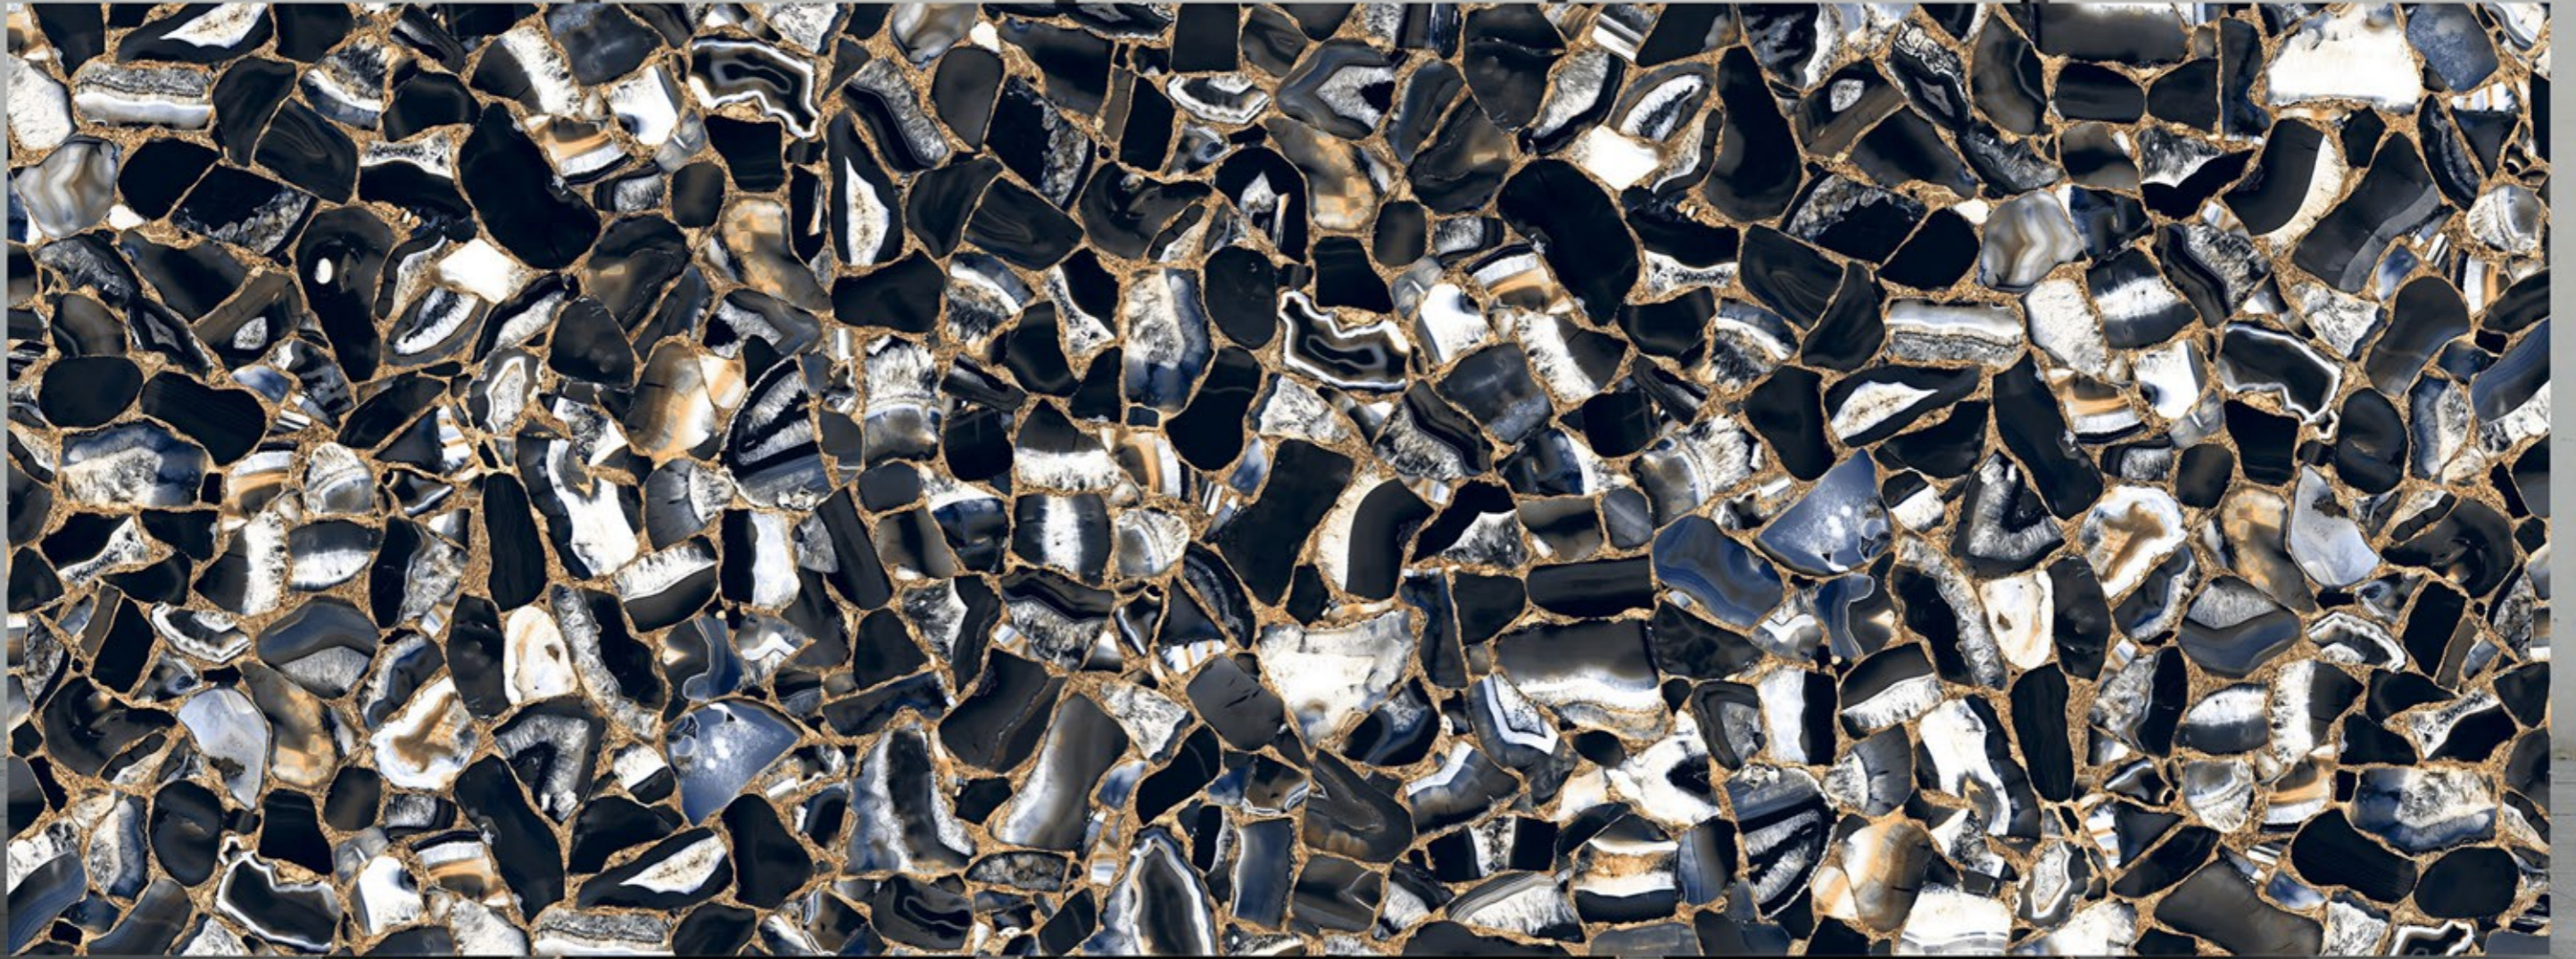

SAN MARINO

**BODY
GREY**

**FINISH
HIGH GLOSS**

SIZE
1200X3200 MM | 800X3200MM
1200X2800 MM | 800X2400MM
1200X2400 MM

TAO NERO MARQUINIA

**BODY
BLACK**

**FINISH
HIGH GLOSS**

SIZE
1200X3200 MM | 800X3200MM
1200X2800 MM | 800X2400MM
1200X2400 MM