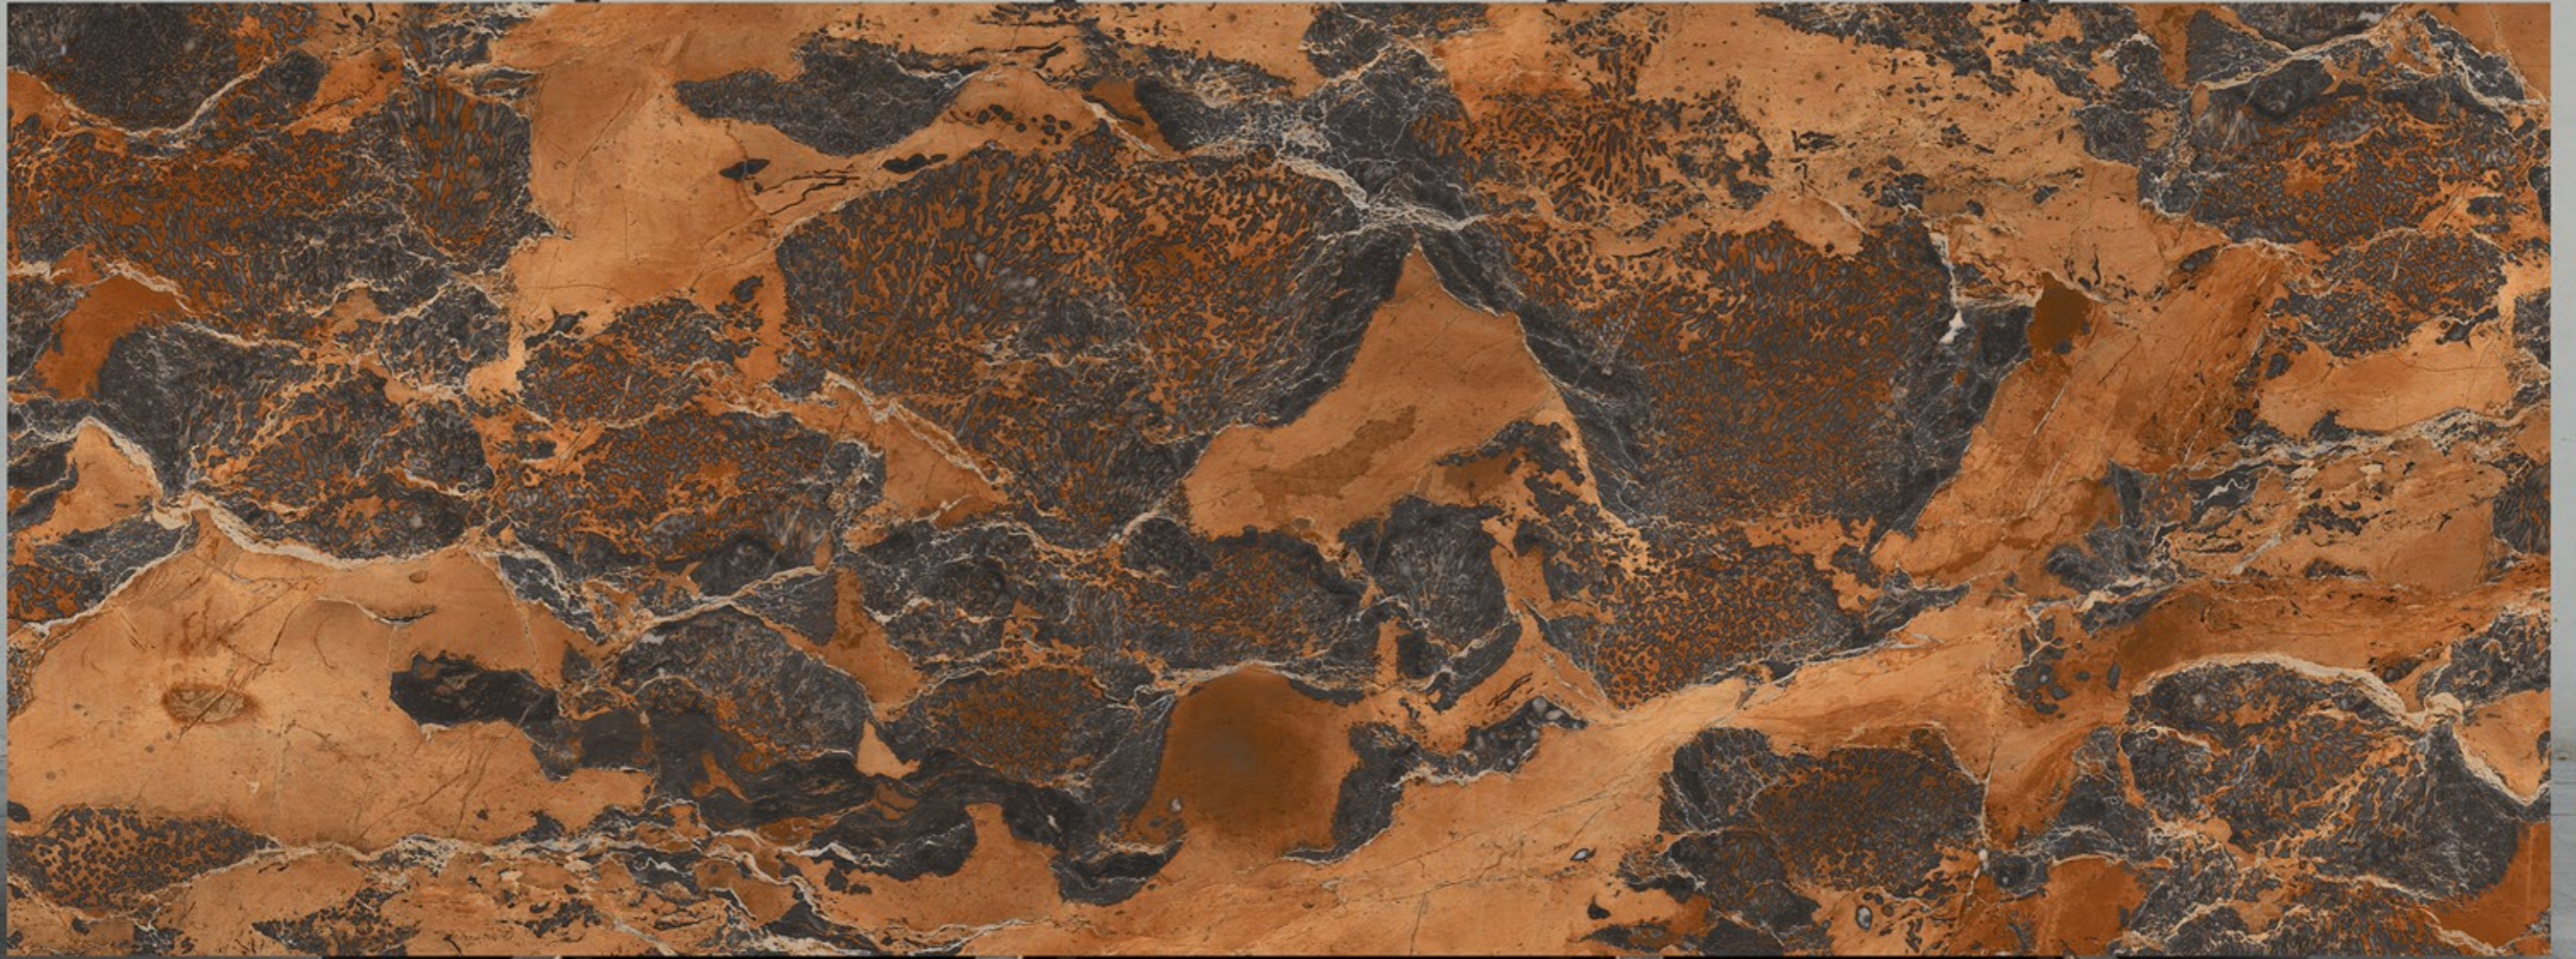

FOSSIL BROWN

**BODY
GREY**

**FINISH
HIGH GLOSS**

SIZE
1200X3200 MM | 800X3200MM
1200X2800 MM | 800X2400MM
1200X2400 MM

GIVENCHY BLUE

**BODY
GREY**

**FINISH
HIGH GLOSS**

SIZE