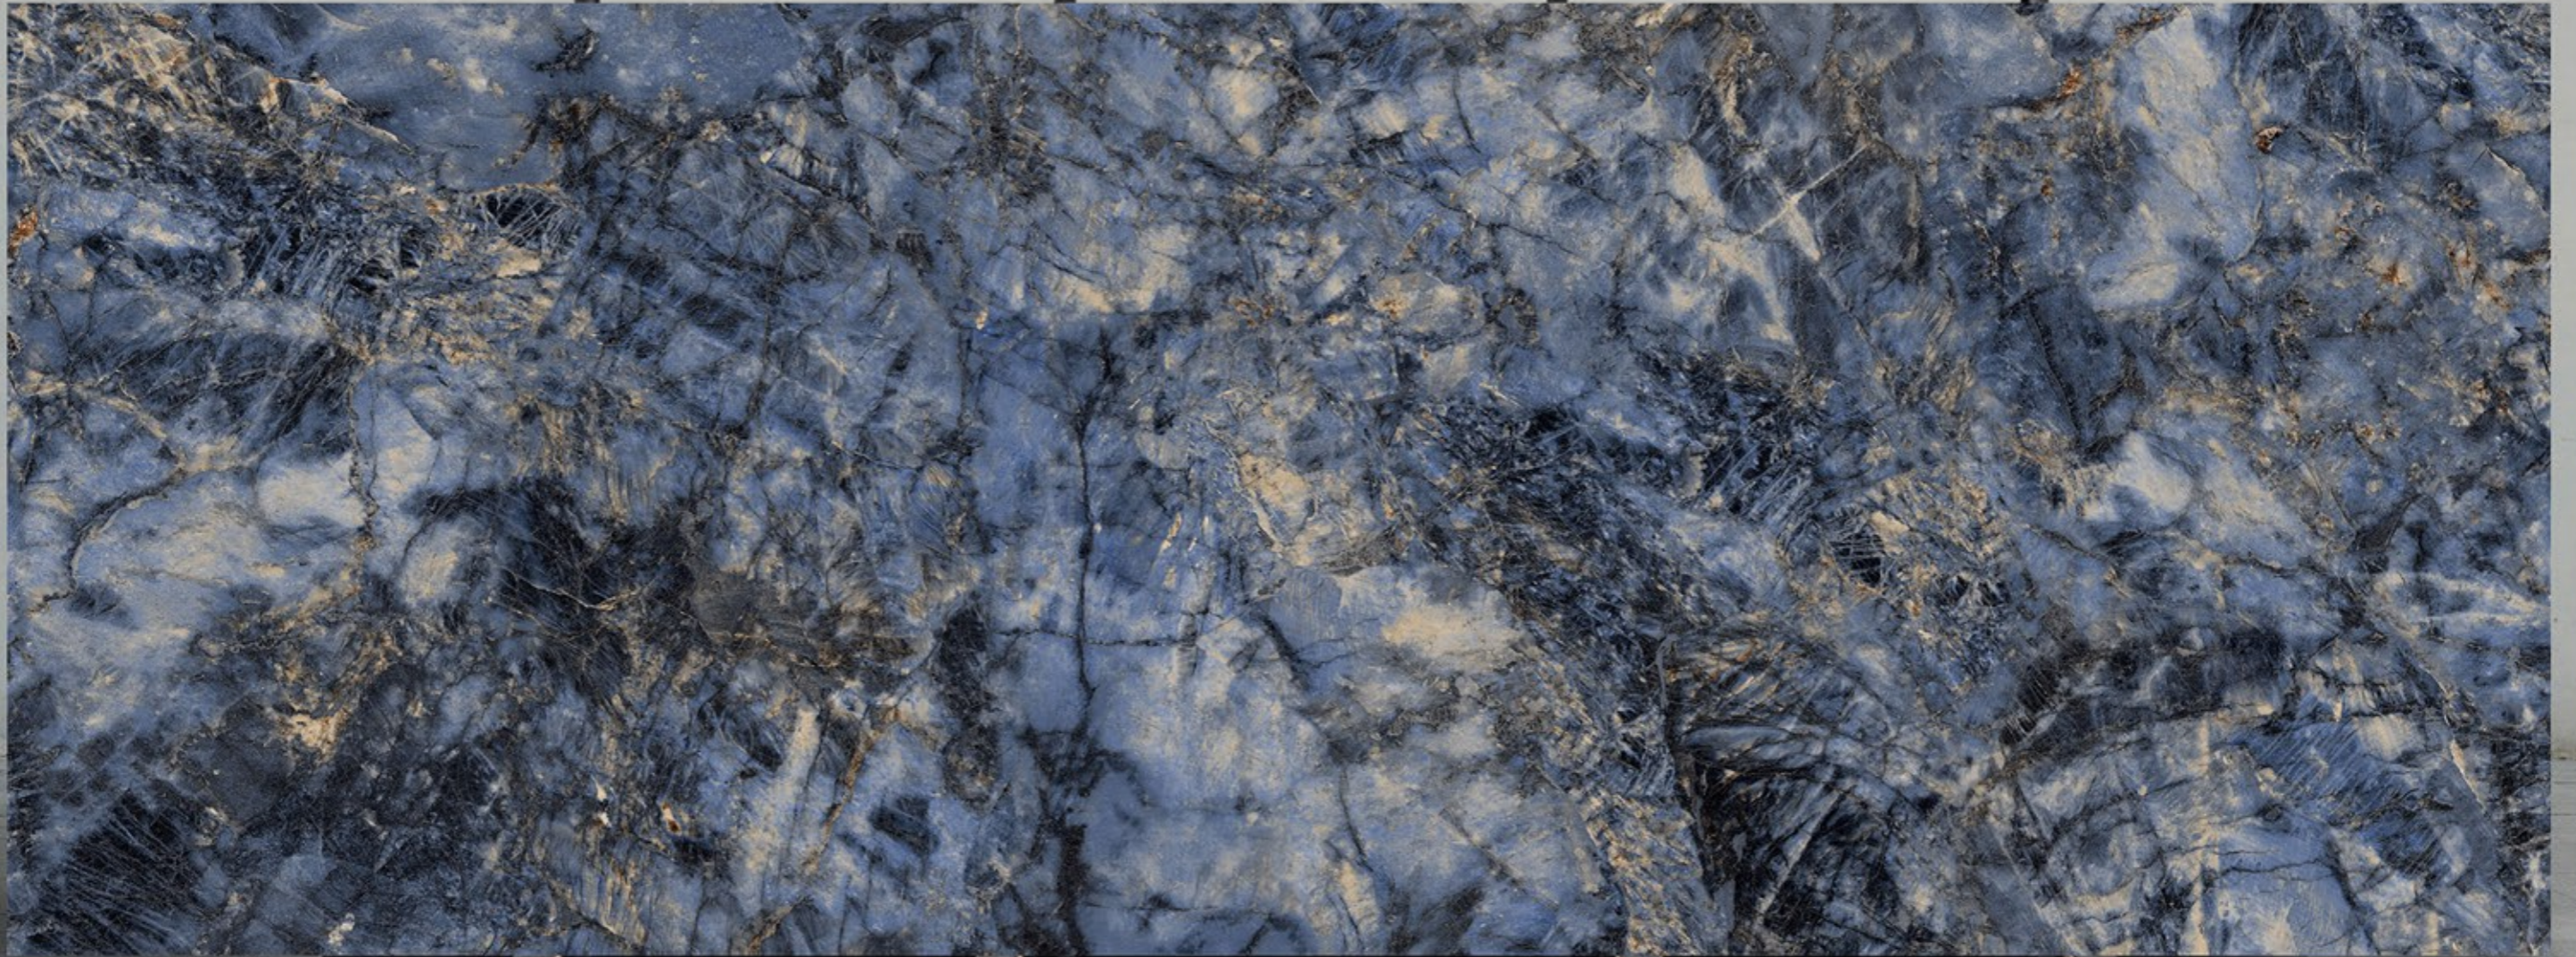

BLUE AGATHA

**BODY
GREY**

**FINISH
HIGH GLOSS**

SIZE
1200X3200 MM | 800X3200MM
1200X2800 MM | 800X2400MM
1200X2400 MM