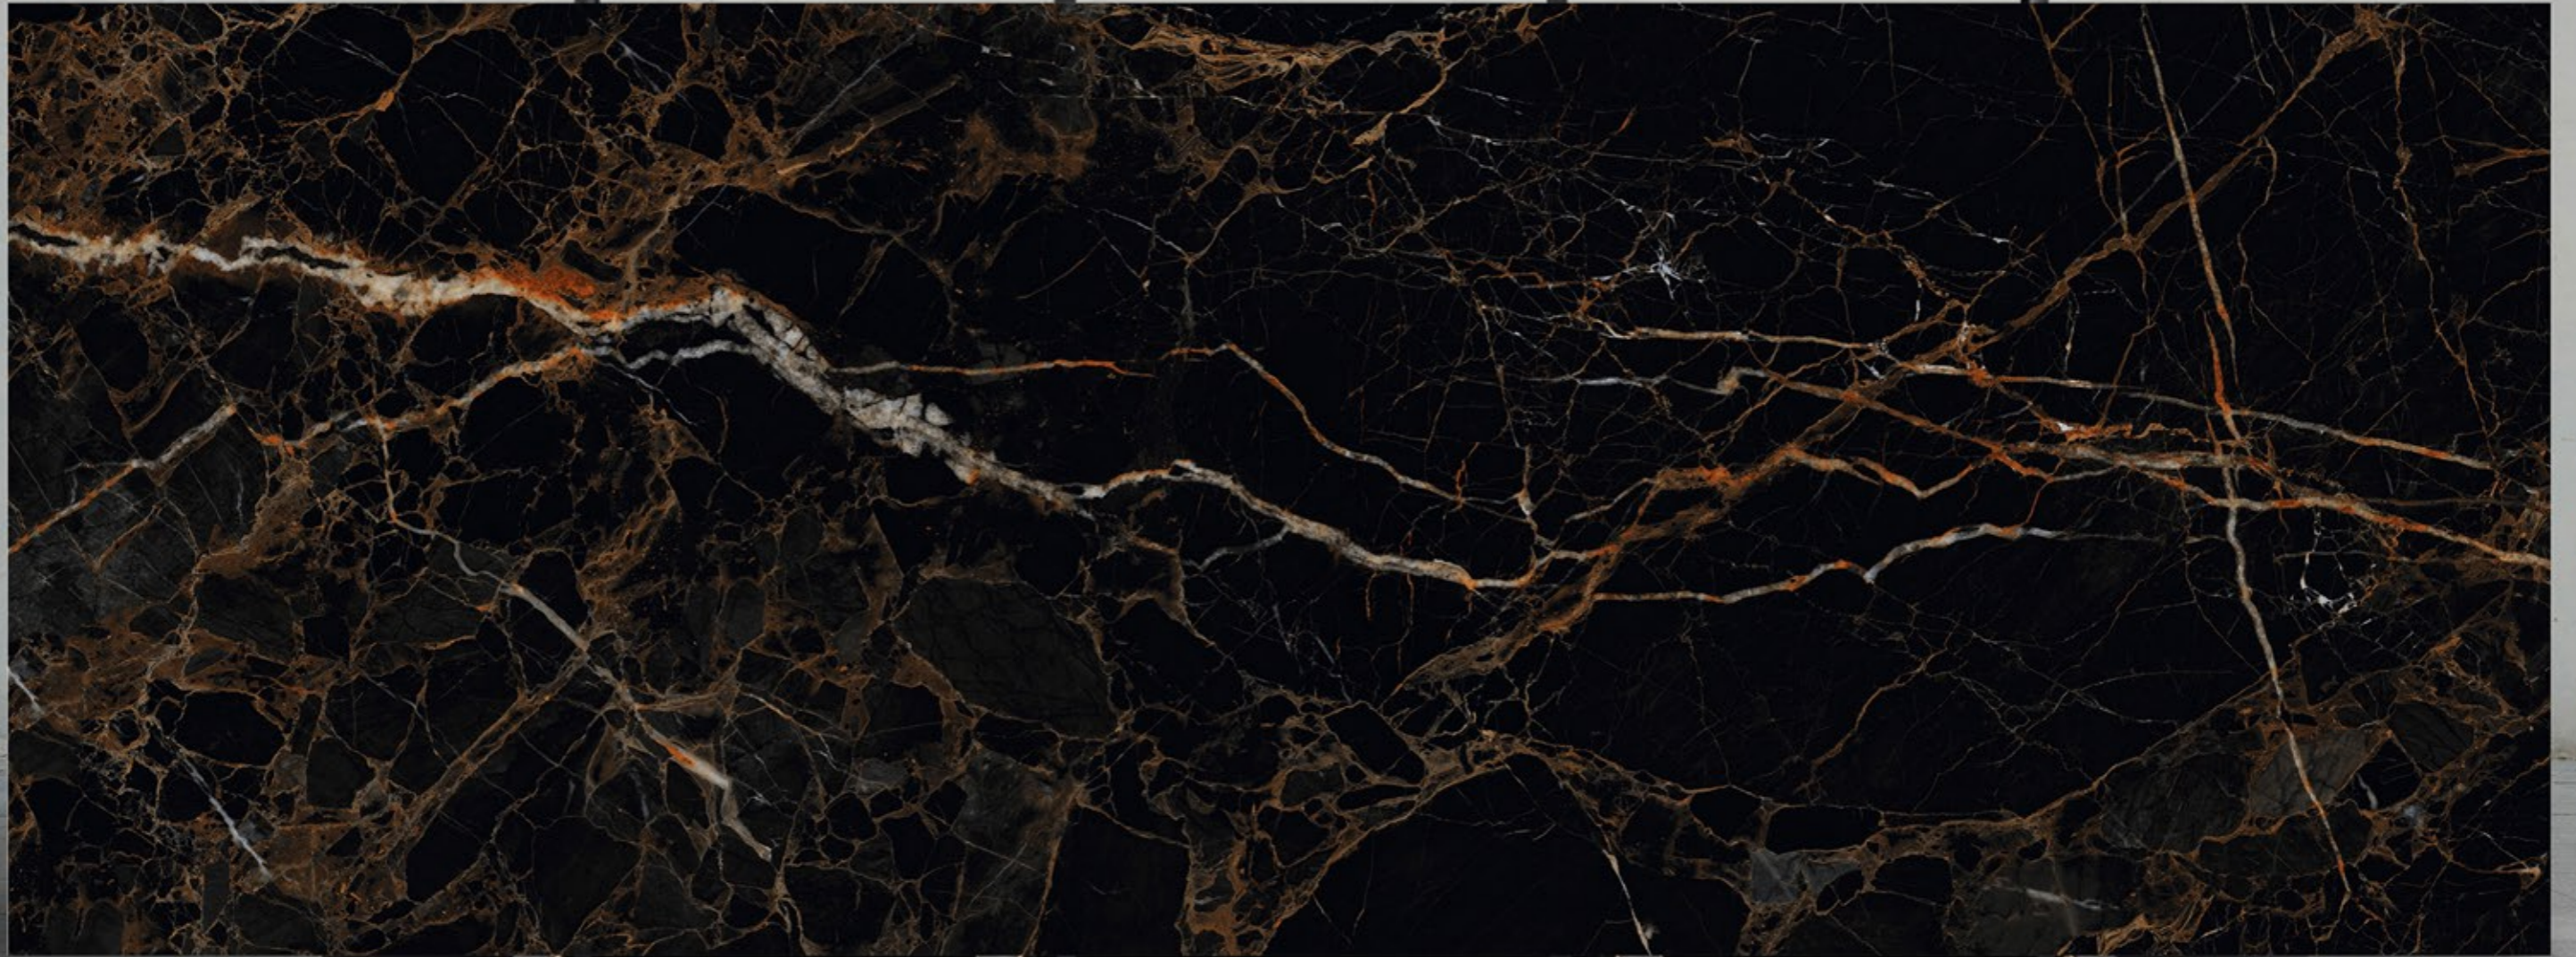

1200X3200 MM | 800X3200MM
1200X2800 MM | 800X2400MM
1200X2400 MM

GIVENCHY GREEN

**BODY
GREY**

**FINISH
HIGH GLOSS**

SIZE

1200X3200 MM | 800X3200MM
1200X2800 MM | 800X2400MM
1200X2400 MM

HORSE BROWN

**BODY
BLACK**