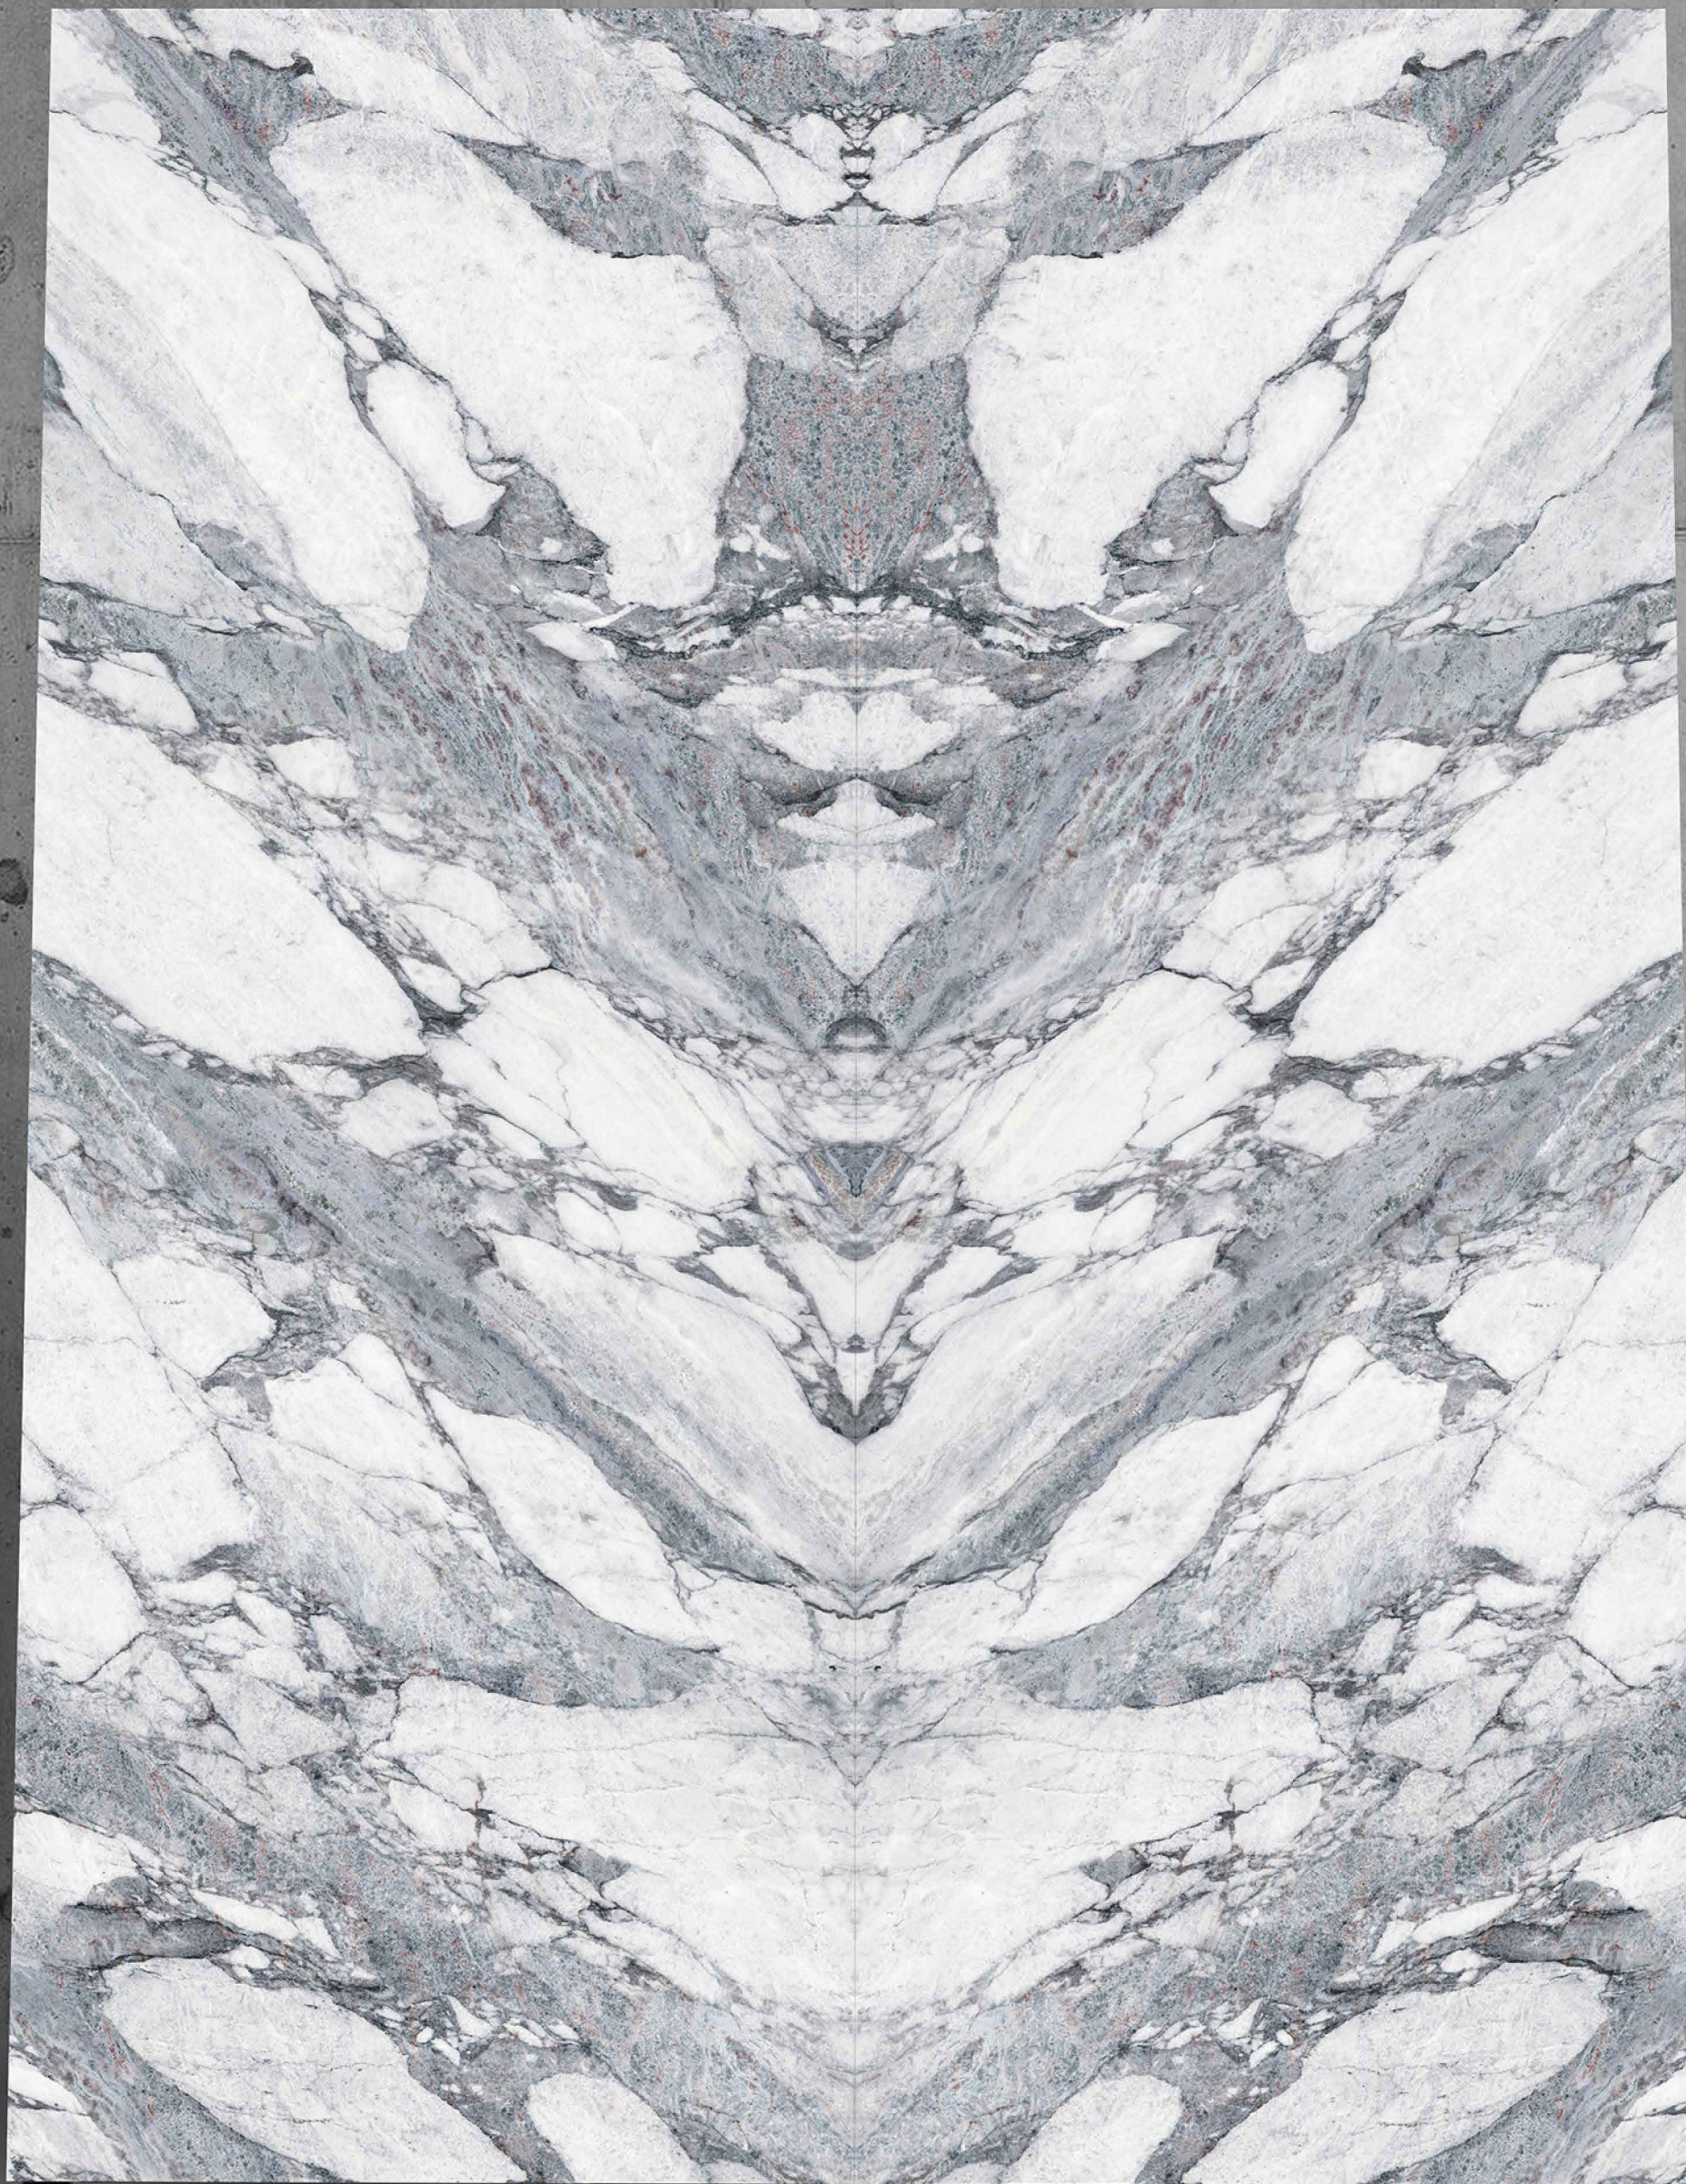

BM-RALPH NATURAL-A&E

**BODY
WHITE**

**FINISH
GLOSSY**

SIZE
1200X3200 MM | 800X3200MM
1200X2800 MM | 800X2400MM
1200X2400 MM

MAPS
GRANITO
Evoluzione Ceramica