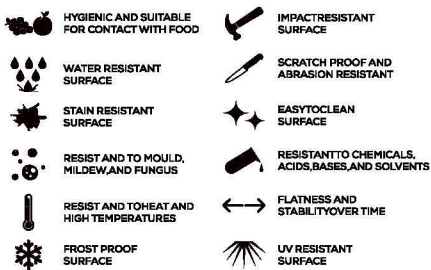

TECHNICAL FEATURES