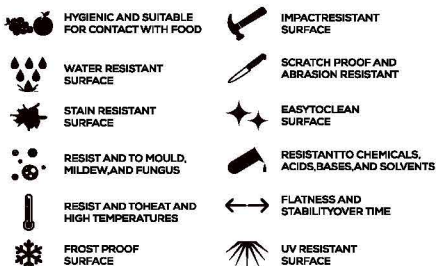

**APPLICATION AREAS**

**TECHNICAL FEATURES**

- HYGIENIC AND SUITABLE FOR CONTACT WITH FOOD**
- IMPACT RESISTANT SURFACE**
- WATER RESISTANT SURFACE**
- SCRATCH PROOF AND ABRASION RESISTANT**
- STAIN RESISTANT SURFACE**
- EASY TO CLEAN SURFACE**
- RESISTANT TO MOULD, MILDEW AND FUNGUS**
- RESISTANT TO CHEMICALS, ACIDS, BASES, AND SOLVENTS**
- RESISTANT TO HEAT AND HIGH TEMPERATURES**
- FLATNESS AND STABILITY OVER TIME**
- FROST PROOF SURFACE**
- UV RESISTANT SURFACE**

**APPLICATION AREAS**

**TECHNICAL FEATURES**

**EDGE PROFILE POSSIBILITIES**

**MAPS**<sup>®</sup>  
GRANITO  
Evoluzione Ceramica