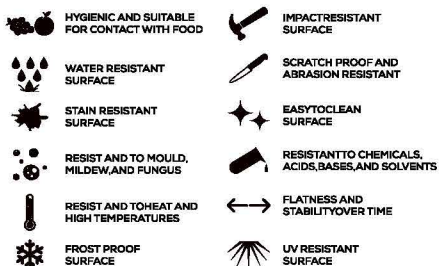

TECHNICAL FEATURES