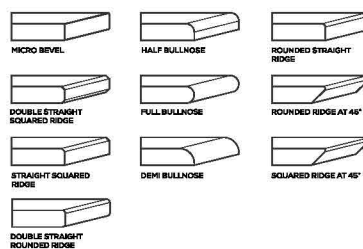

EDGE PROFILE POSSIBILITIES

MAPS®
GRANITO
Evoluzione Ceramica