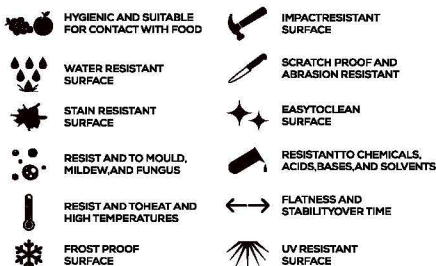

TECHNICAL FEATURES