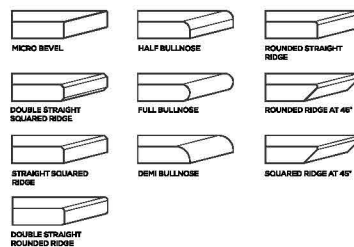

EDGE PROFILE POSSIBILITIES

MAPS®
GRANITO
Evoluzione Ceramica