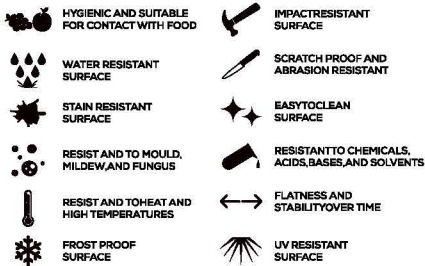

APPLICATION AREAS

TECHNICAL FEATURES

EDGE PROFILE POSSIBILITIES

MAPS[®]
GRANITO
Evoluzione Ceramica

SPECIAL COLOUR SERIES

DARK GREY

AVAILABLE

GLOSSY
& MATT
SURFACE

15mm
Thickness

MULTIPLE SIZES

APPLICATION AREAS

TECHNICAL FEATURES

EDGE PROFILE POSSIBILITIES

MAPS[®]
GRANITO
Evoluzione Ceramica

SPECIAL COLOUR SERIES

LIGHT GREY