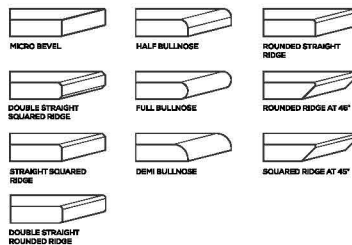

15mm
Thickness

MULTIPLE SIZES

APPLICATION AREAS

TECHNICAL FEATURES

EDGE PROFILE POSSIBILITIES

MAPS[®]
GRANITO
Evoluzione Ceramica

SPECIAL COLOUR SERIES

CHOCO

AVAILABLE

GLOSSY
& MATT
SURFACE

15mm
Thickness

MULTIPLE SIZES

APPLICATION AREAS

TECHNICAL FEATURES

EDGE PROFILE POSSIBILITIES

MAPS[®]
GRANITO
Evoluzione Ceramica