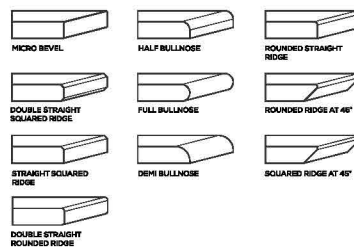

15mm
Thickness

MULTIPLE SIZES

APPLICATION AREAS

TECHNICAL FEATURES

EDGE PROFILE POSSIBILITIES

MAPS[®]
GRANITO
Evoluzione Ceramica

SPECIAL COLOUR SERIES

ULTRA GREY

AVAILABLE

GLOSSY
& MATT
SURFACE

15mm
Thickness

MULTIPLE SIZES

APPLICATION AREAS

TECHNICAL FEATURES

EDGE PROFILE POSSIBILITIES

MAPS[®]
GRANITO
Evoluzione Ceramica