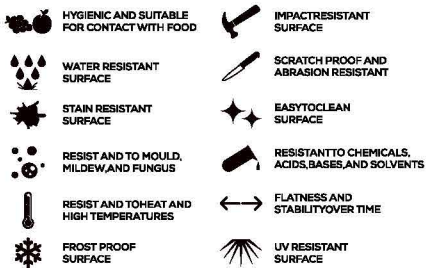

AVAILABLE

GLOSSY
& MATT
SURFACE

15mm
Thickness

MULTIPLE SIZES

APPLICATION AREAS

TECHNICAL FEATURES

EDGE PROFILE POSSIBILITIES

MAPS[®]
GRANITO
Evoluzione Ceramica