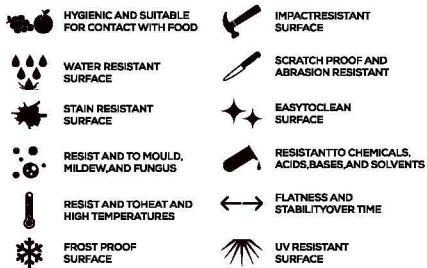

SPECIAL COLOUR SERIES

PEARL WHITE

AVAILABLE

**GLOSSY
& MATT
SURFACE**

**15mm
Thickness**

MULTIPLE SIZES

APPLICATION AREAS

TECHNICAL FEATURES