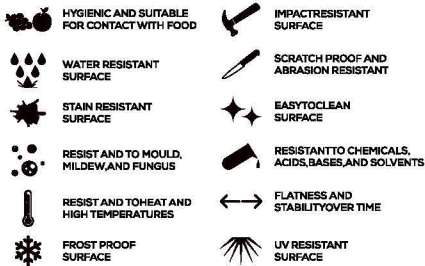

AVAILABLE

GLOSSY
& MATT
SURFACE

15mm
Thickness

MULTIPLE SIZES

APPLICATION AREAS

TECHNICAL FEATURES

EDGE PROFILE POSSIBILITIES

MAPS[®]
GRANITO
Evoluzione Ceramica