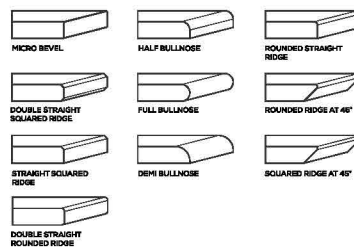

AVAILABLE

GLOSSY
& MATT
SURFACE

15mm
Thickness

MULTIPLE SIZES

APPLICATION AREAS

TECHNICAL FEATURES

EDGE PROFILE POSSIBILITIES

MAPS[®]
GRANITO
Evoluzione Ceramica

EDGE PROFILE POSSIBILITIES

MAPS[®]
GRANITO
Evoluzione Ceramica

SPECIAL COLOUR SERIES

DARK GREEN

AVAILABLE

**GLOSSY
& MATT
SURFACE**

**15mm
Thickness**

MULTIPLE SIZES