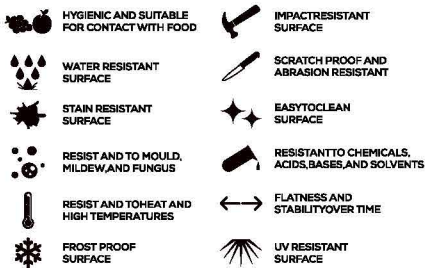

APPLICATION AREAS

TECHNICAL FEATURES

EDGE PROFILE POSSIBILITIES

MAPS[®]
GRANITO
Evoluzione Ceramica

SPECIAL COLOUR SERIES

BROWN

AVAILABLE

GLOSSY
& MATT
SURFACE

15mm
Thickness

MULTIPLE SIZES

APPLICATION AREAS

TECHNICAL FEATURES

EDGE PROFILE POSSIBILITIES

MAPS[®]
GRANITO
Evoluzione Ceramica

SPECIAL COLOUR SERIES

CHOCO