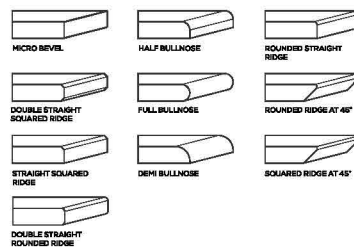

AVAILABLE

GLOSSY
& MATT
SURFACE

15mm
Thickness

MULTIPLE SIZES

APPLICATION AREAS

TECHNICAL FEATURES

EDGE PROFILE POSSIBILITIES

MAPS[®]
GRANITO
Evoluzione Ceramica

SPECIAL COLOUR SERIES

ULTRA WHITE

AVAILABLE

GLOSSY
& MATT
SURFACE

15mm
Thickness

MULTIPLE SIZES

APPLICATION AREAS

TECHNICAL FEATURES

EDGE PROFILE POSSIBILITIES

MAPS[®]
GRANITO
Evoluzione Ceramica

MAPS[®]
GRANITO

Evoluzione Ceramica 

Sr. No. 98-1, At Unchi Mandal Halvad Road, Morbi-363642 (Gujarat)

+91 99794 94000

info@mapsgranito.com