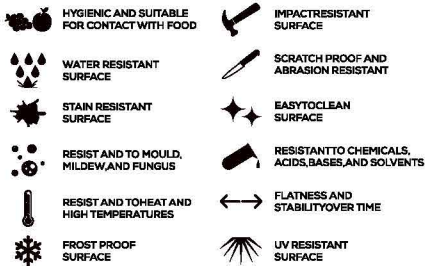

APPLICATION AREAS

TECHNICAL FEATURES

EDGE PROFILE POSSIBILITIES

MAPS[®]
GRANITO
Evoluzione Ceramica

SPECIAL COLOUR SERIES

BROWN

AVAILABLE

GLOSSY
& MATT
SURFACE