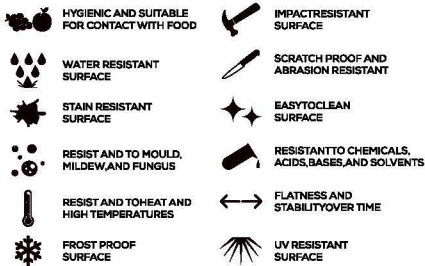

TECHNICAL FEATURES