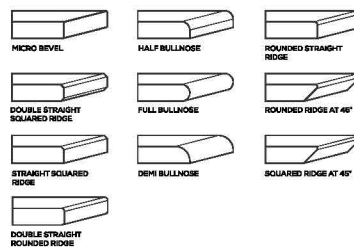

15mm
Thickness

MULTIPLE SIZES

APPLICATION AREAS

TECHNICAL FEATURES

EDGE PROFILE POSSIBILITIES

MAPS[®]
GRANITO
Evoluzione Ceramica

SPECIAL COLOUR SERIES

LIGHT GREY

AVAILABLE

**GLOSSY
& MATT
SURFACE**

**15mm
Thickness**

MULTIPLE SIZES

APPLICATION AREAS

TECHNICAL FEATURES

EDGE PROFILE POSSIBILITIES

MAPS[®]
GRANITO
Evoluzione Ceramica