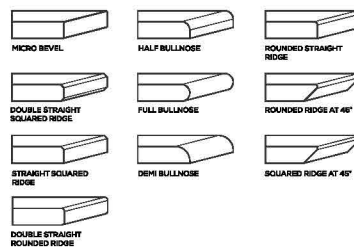

15mm
Thickness

MULTIPLE SIZES

APPLICATION AREAS

TECHNICAL FEATURES

EDGE PROFILE POSSIBILITIES

MAPS[®]
GRANITO
Evoluzione Ceramica

SPECIAL COLOUR SERIES

CHOCO

AVAILABLE

GLOSSY
& MATT
SURFACE

15mm
Thickness

MULTIPLE SIZES

APPLICATION AREAS

TECHNICAL FEATURES

EDGE PROFILE POSSIBILITIES

MAPS[®]
GRANITO
Evoluzione Ceramica