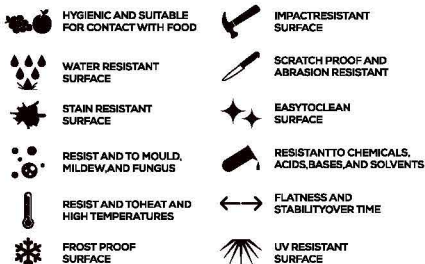

EDGE PROFILE POSSIBILITIES

MAPS[®]
GRANITO
Evoluzione Ceramica

SPECIAL COLOUR SERIES

PURE JAISALMER

AVAILABLE

**GLOSSY
& MATT
SURFACE**

**15mm
Thickness**

MULTIPLE SIZES

APPLICATION AREAS

TECHNICAL FEATURES

EDGE PROFILE POSSIBILITIES

MAPS[®]
GRANITO
Evoluzione Ceramica

SPECIAL COLOUR SERIES

SMOKEY GREY

AVAILABLE

GLOSSY
& MATT
SURFACE