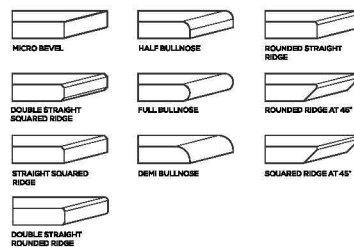

AVAILABLE

**GLOSSY
& MATT
SURFACE**

**15mm
Thickness**

MULTIPLE SIZES

APPLICATION AREAS

TECHNICAL FEATURES

EDGE PROFILE POSSIBILITIES

MAPS[®]
GRANITO
Evoluzione Ceramica

SPECIAL COLOUR SERIES

PEARL WHITE

AVAILABLE

**GLOSSY
& MATT
SURFACE**

**15mm
Thickness**

MULTIPLE SIZES

APPLICATION AREAS

TECHNICAL FEATURES

EDGE PROFILE POSSIBILITIES

MAPS[®]
GRANITO
Evoluzione Ceramica

SPECIAL COLOUR SERIES

PURE JAISALMER

AVAILABLE

**GLOSSY
& MATT
SURFACE**

**15mm
Thickness**

MULTIPLE SIZES