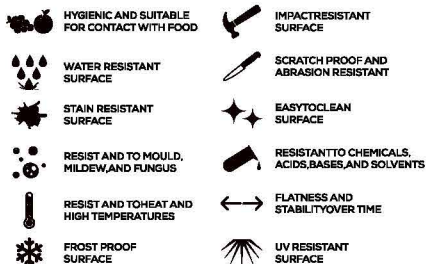

TECHNICAL FEATURES