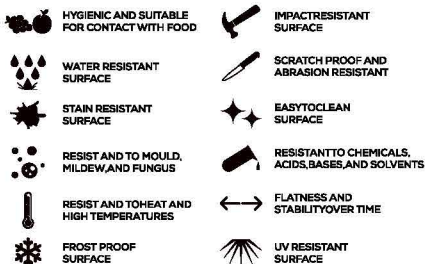

SPECIAL COLOUR SERIES

DARK BEIGE

AVAILABLE

**GLOSSY
& MATT
SURFACE**

**15mm
Thickness**

MULTIPLE SIZES

APPLICATION AREAS

TECHNICAL FEATURES