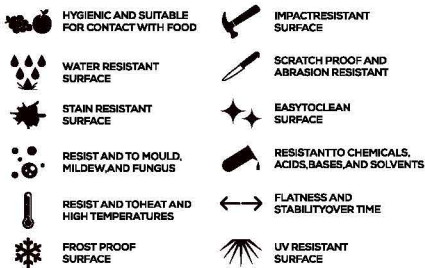

APPLICATION AREAS

TECHNICAL FEATURES

EDGE PROFILE POSSIBILITIES

MAPS[®]
GRANITO
Evoluzione Ceramica

SPECIAL COLOUR SERIES

DARK GREY

AVAILABLE

GLOSSY
& MATT
SURFACE