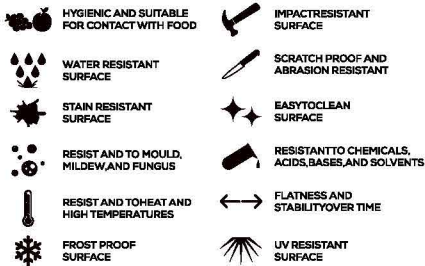

AVAILABLE

**GLOSSY
& MATT
SURFACE**

**15mm
Thickness**

MULTIPLE SIZES

APPLICATION AREAS

TECHNICAL FEATURES

EDGE PROFILE POSSIBILITIES

MAPS[®]
GRANITO
Evoluzione Ceramica