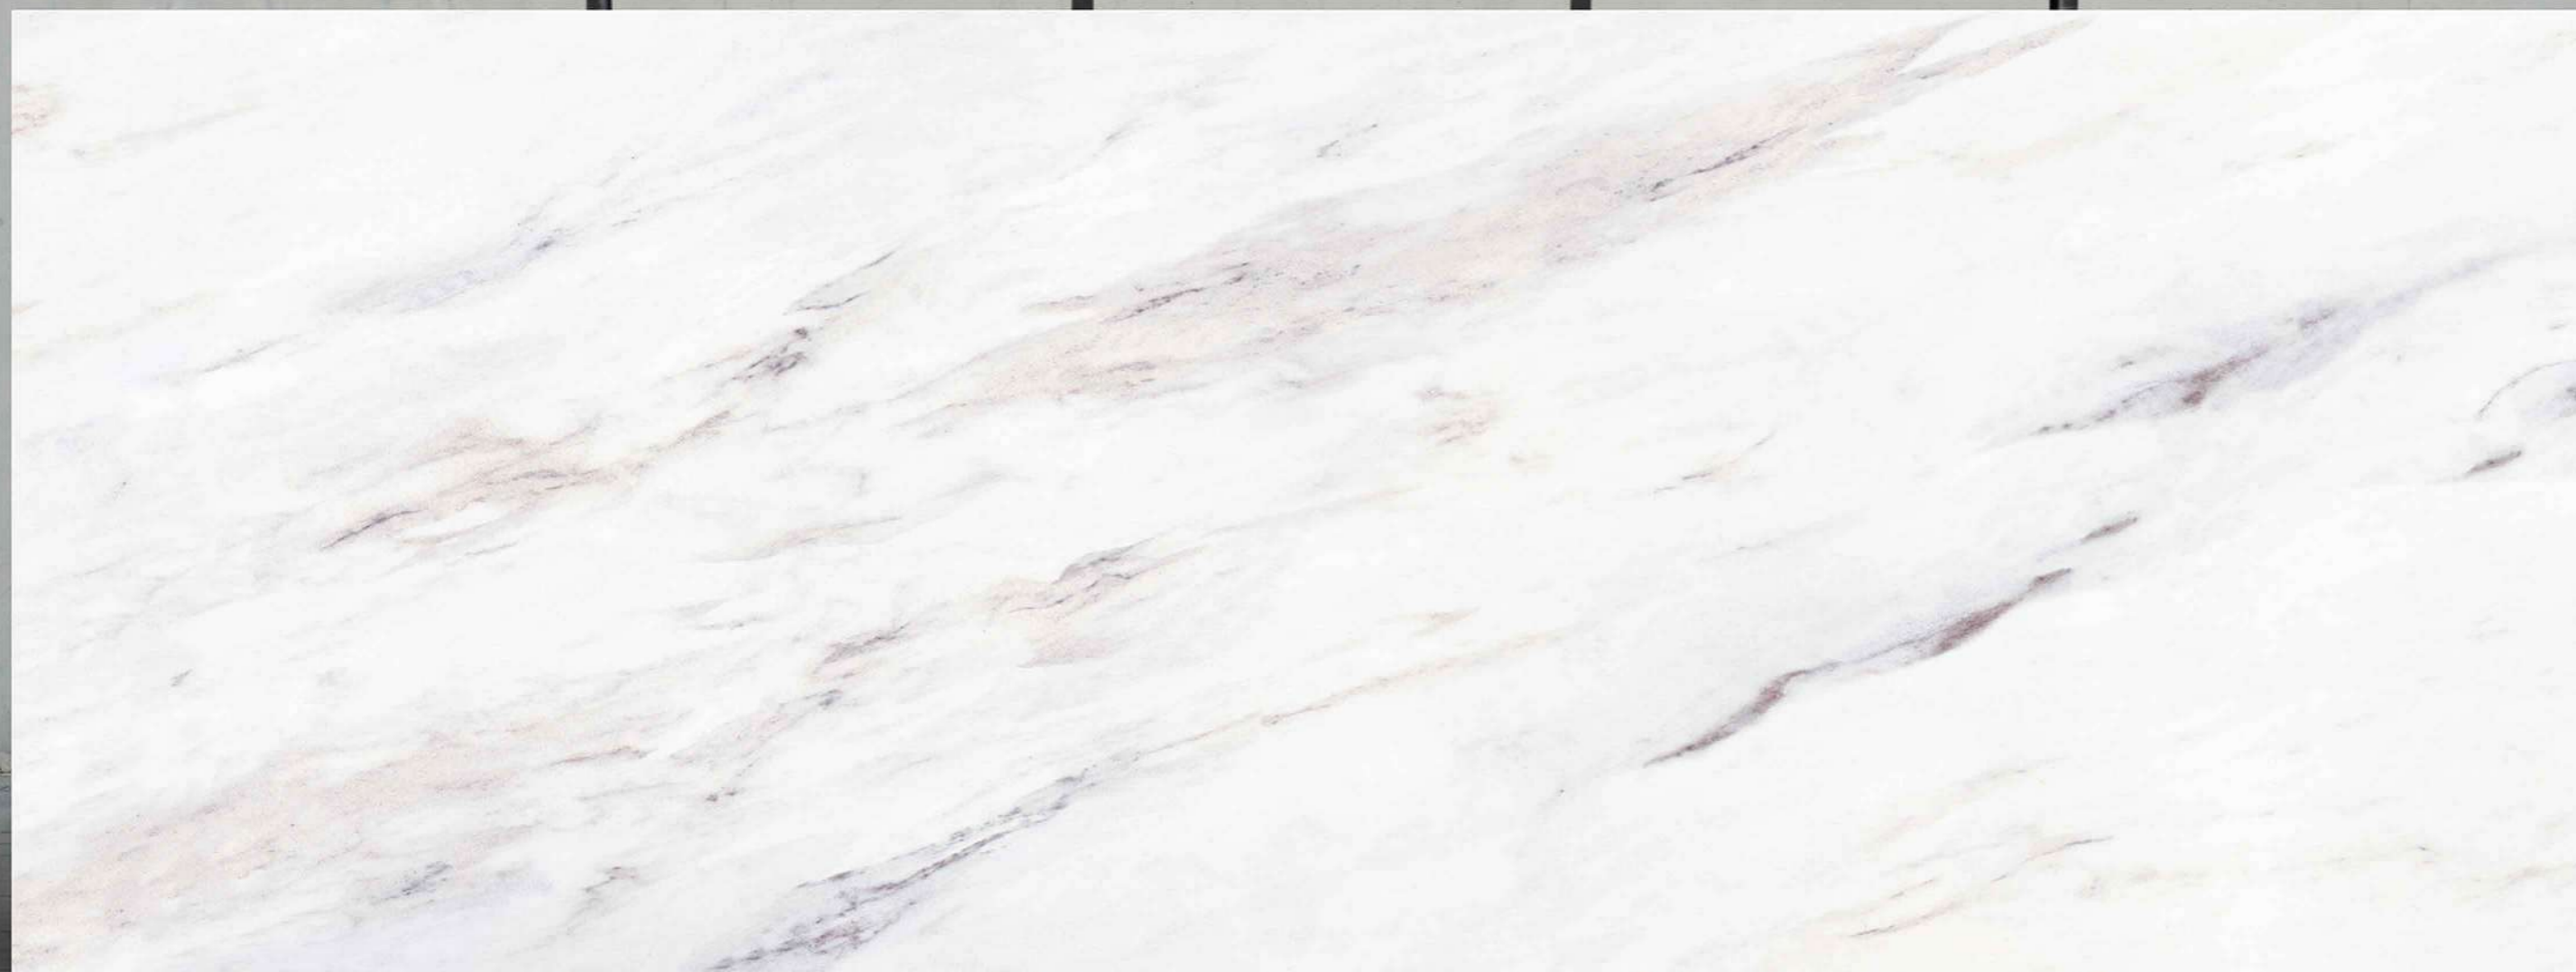

MAGNETIC WHITE

**BODY
WHITE**

**FINISH
GLOSSY**

SIZE

1200X3200 MM | 800X3200MM
1200X2800 MM | 800X2400MM
1200X2400 MM

MAPS
GRANITO
Evoluzione Ceramica